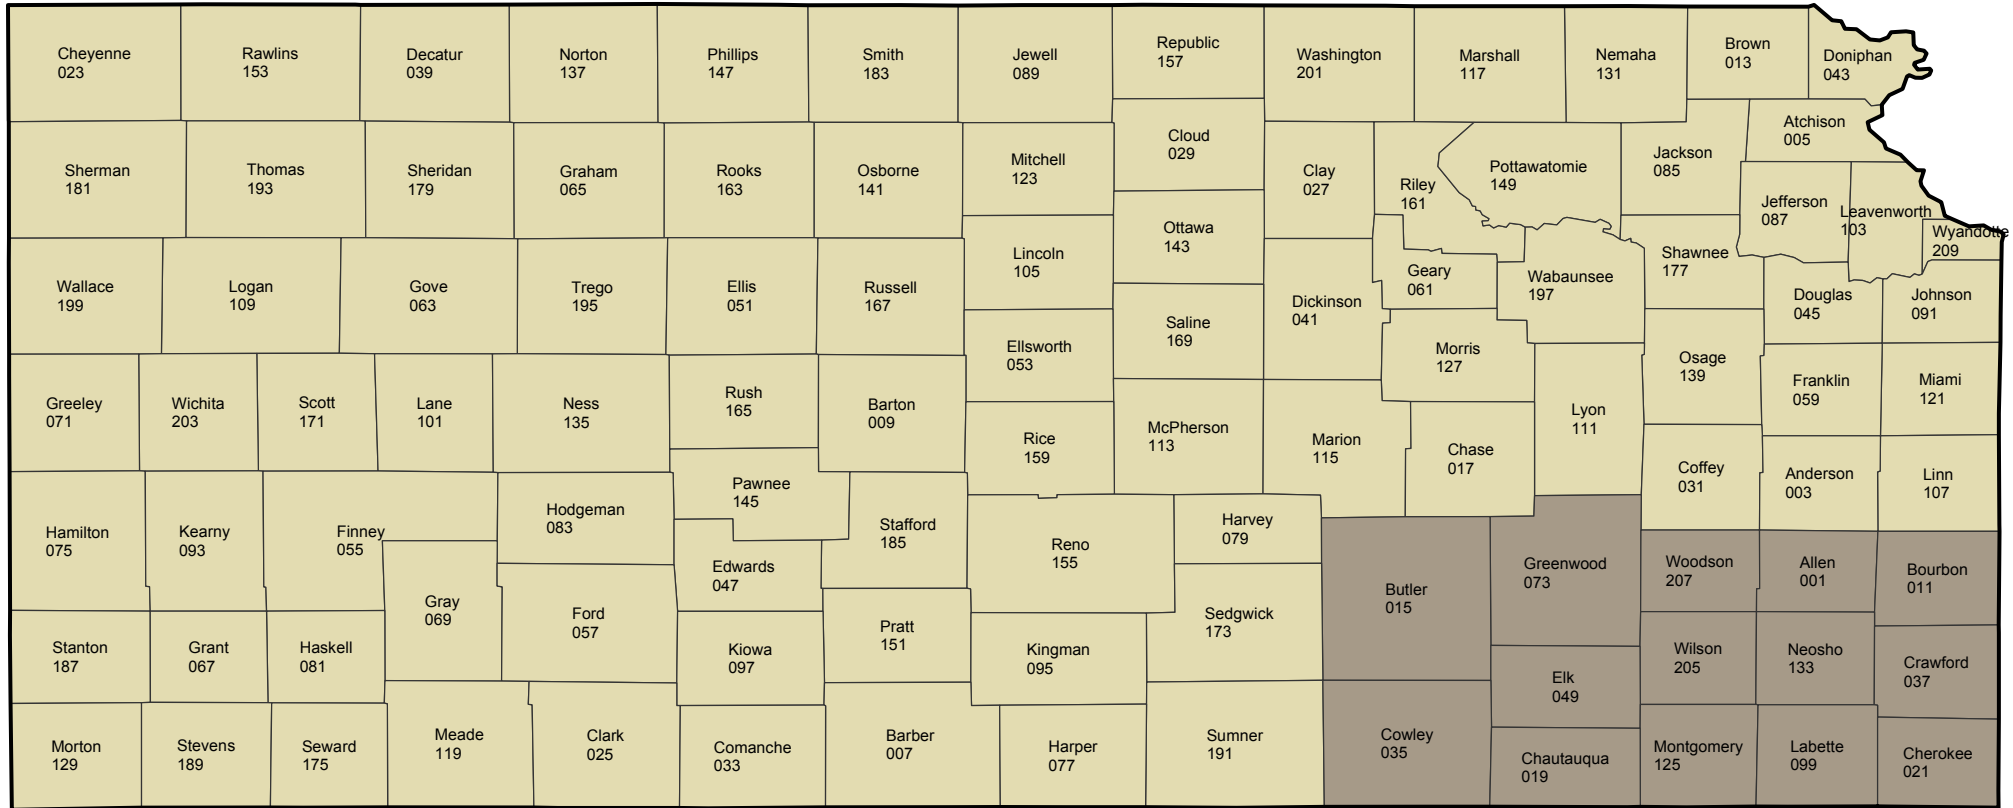

Kansas

2004 Crop Year Final Planting Dates for Corn

Final Planting Dates - Corn

- May 20
- May 31

Risk Management Agency
United States Department of Agriculture
Topeka Regional Office
Telephone: (785) 266-0248
November 26, 2003