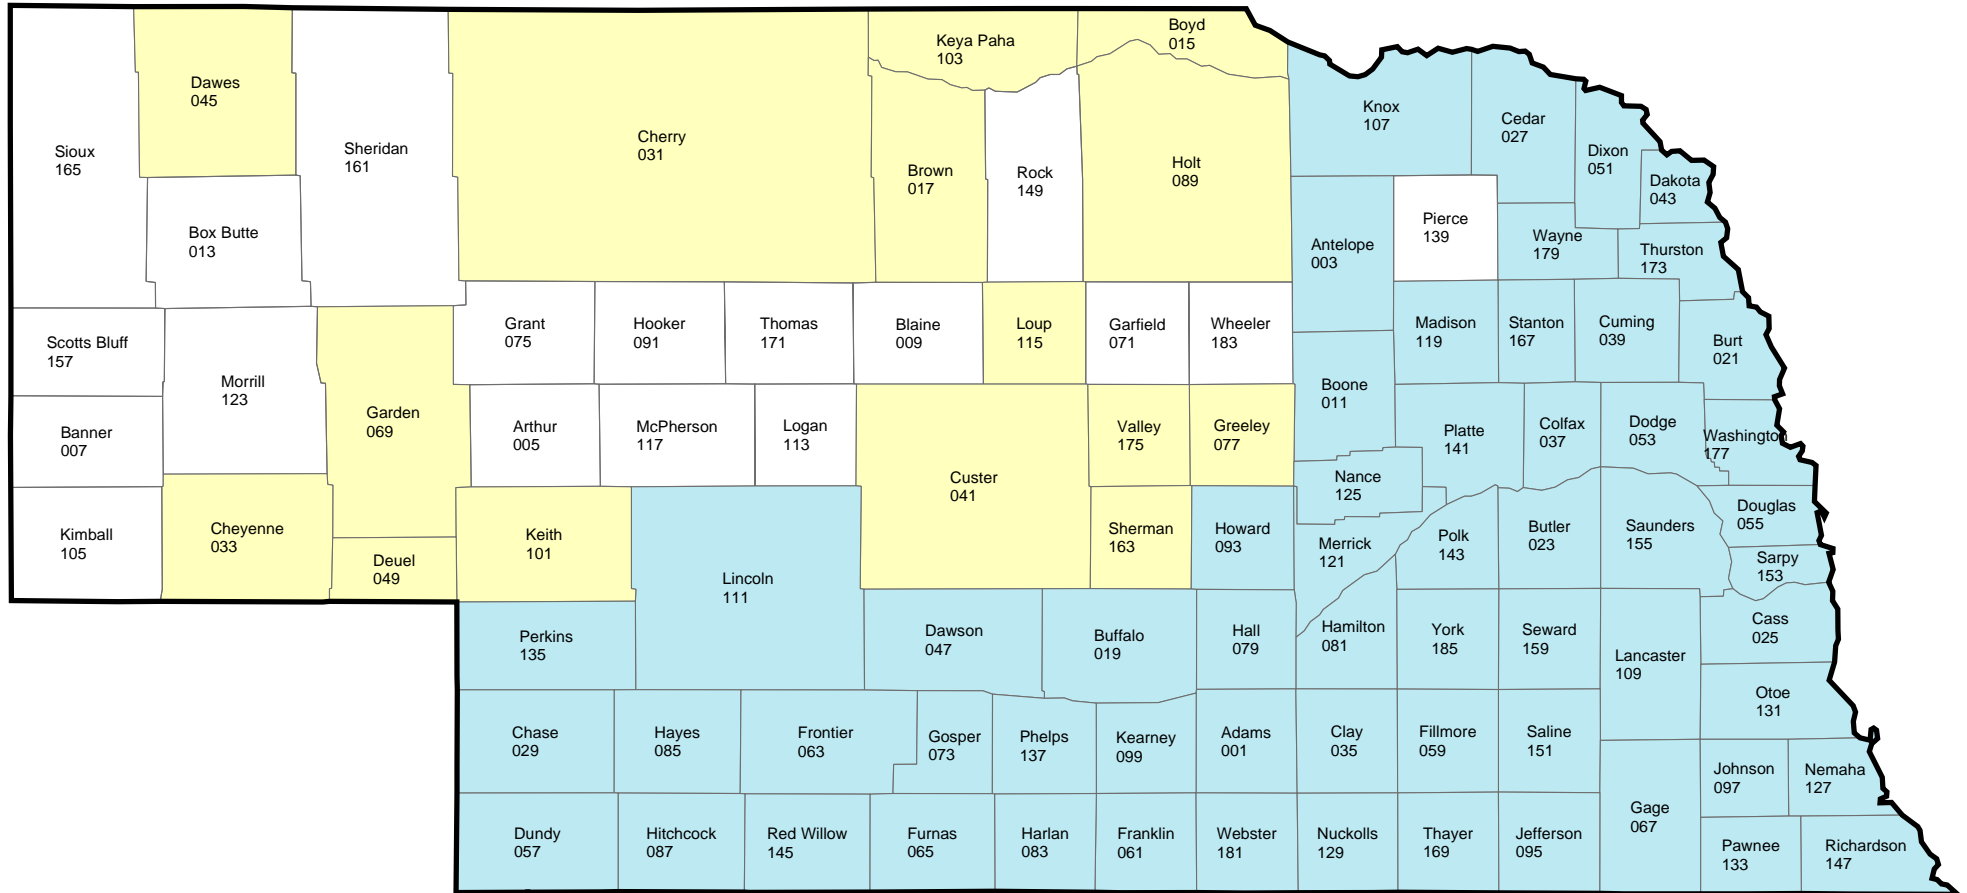

NEBRASKA

2006 Crop Year Final Planting Dates

GRAIN SORGHUM

June 5
 June 15

USDA / Risk Management Agency
 Topeka Regional Office
 Telephone: (785) 266-0248
 October 25, 2005

Available on our web site at http://www.rma.usda.gov/aboutrma/fields/ks_rso/final_planting_dates/2006/