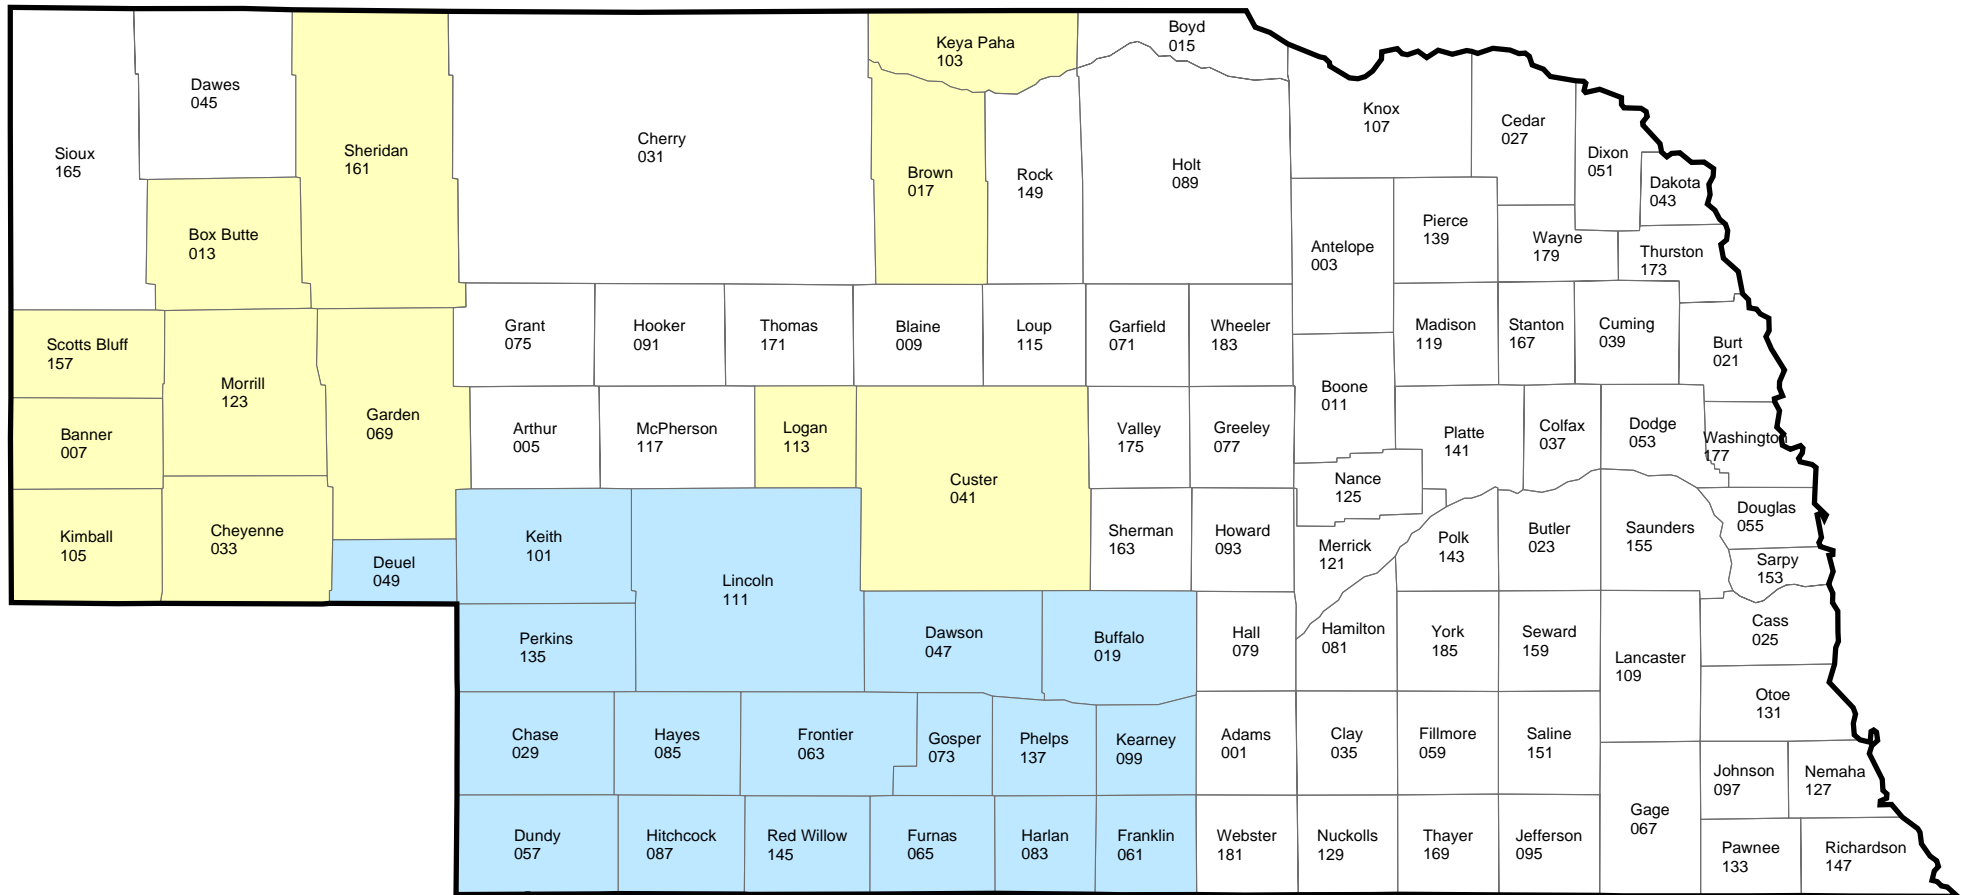

# NEBRASKA

## 2006 Crop Year Final Planting Dates

### SUNFLOWERS

June 15  
 June 20

USDA / Risk Management Agency  
 Topeka Regional Office  
 Telephone: (785) 266-0248  
 October 25, 2005

Available on our web site at [http://www.rma.usda.gov/aboutrma/fields/ks\\_rso/final\\_planting\\_dates/2006/](http://www.rma.usda.gov/aboutrma/fields/ks_rso/final_planting_dates/2006/)