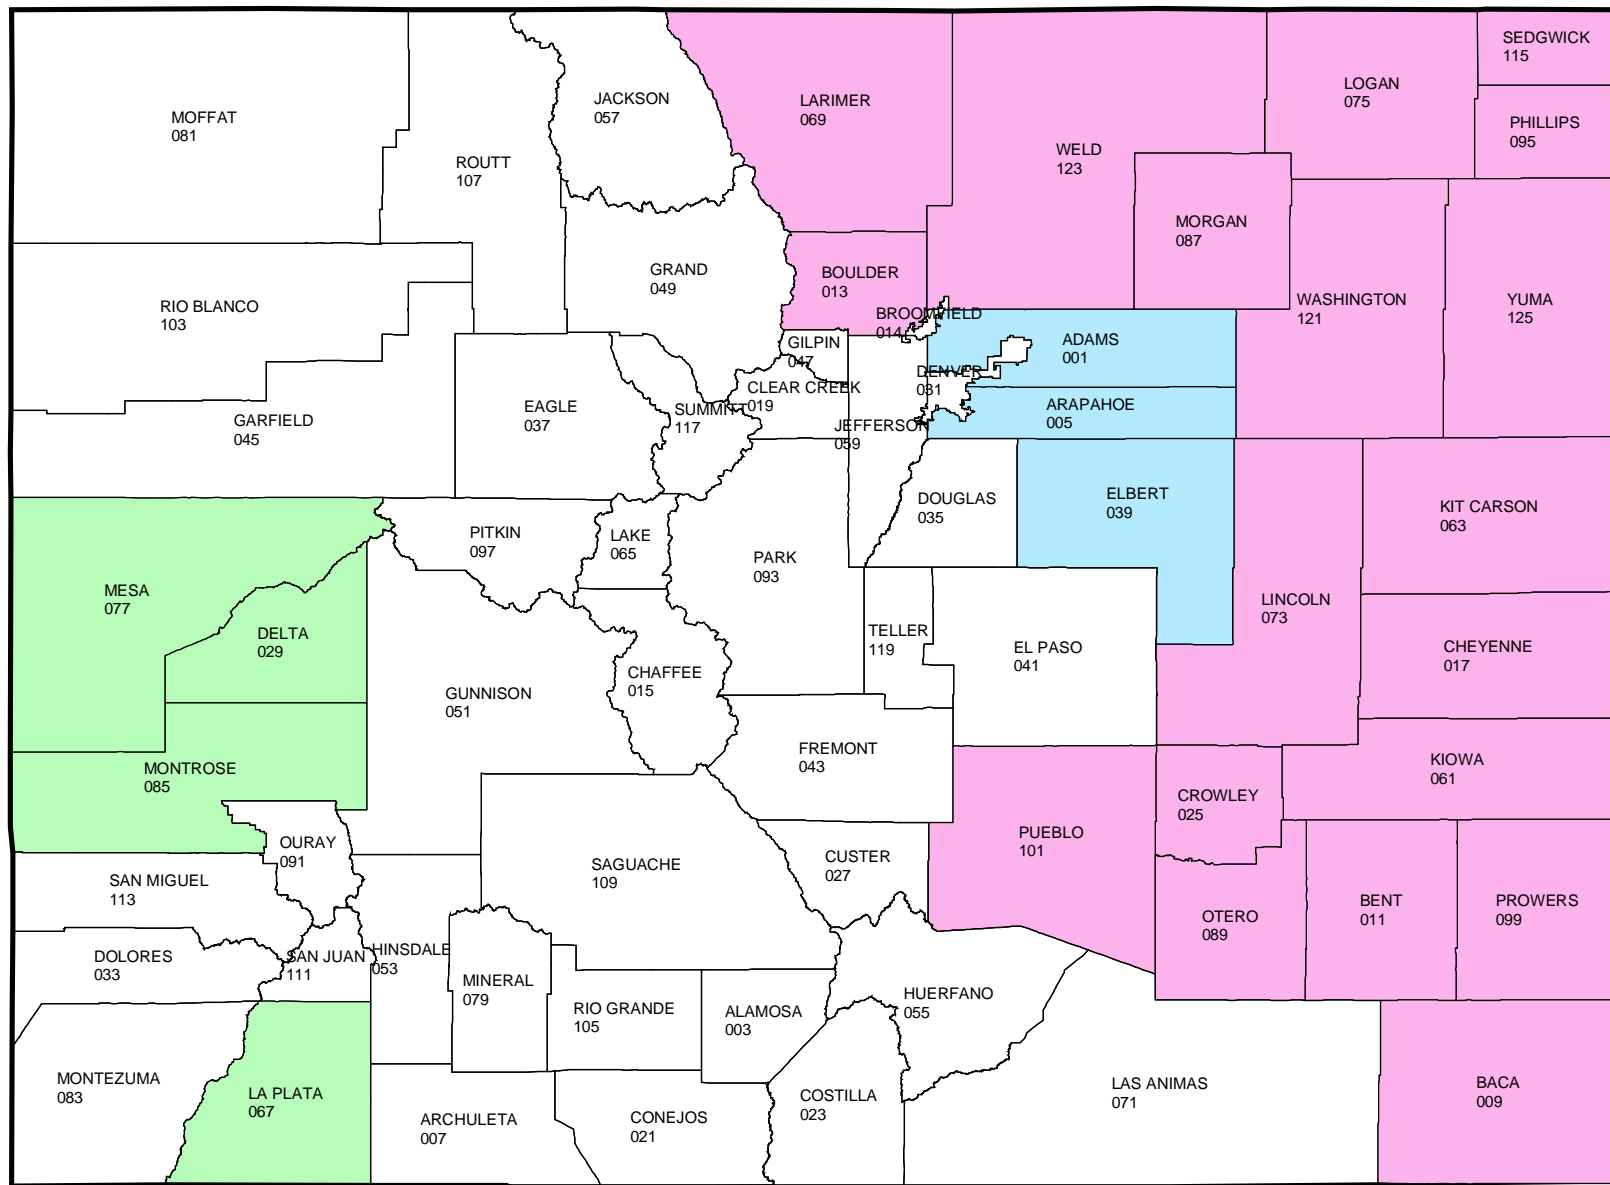

# COLORADO

## Initial Planting Dates      Corn - 2005 Crop Year

USDA/Risk Management Agency  
 Topeka Regional Office  
 Telephone: (785) 266-0248  
 November 9, 2004

Available on our web site at [http://www.rma.usda.gov/aboutrma/fields/ks\\_rso/initial\\_planting\\_dates/2005/](http://www.rma.usda.gov/aboutrma/fields/ks_rso/initial_planting_dates/2005/)