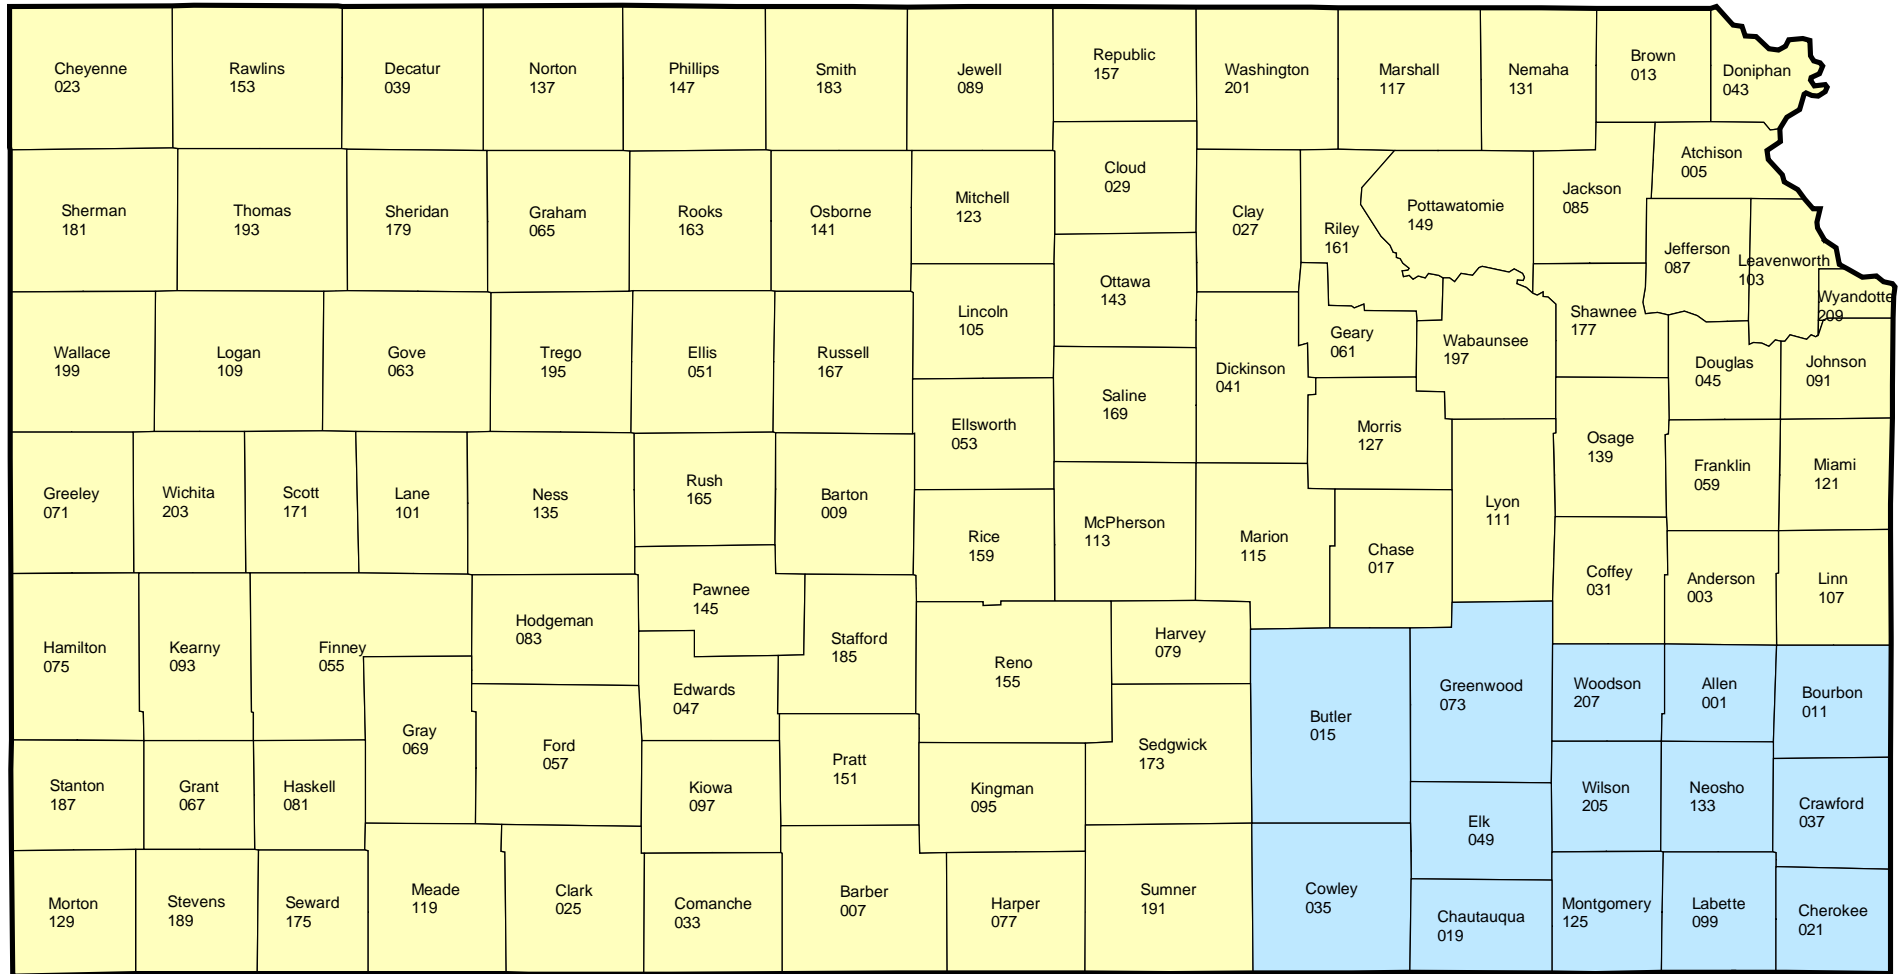

KANSAS

Initial Planting Dates

Corn - 2005 Crop Year

Corn Initial Planting Dates

- March 15
- April 1

Available on our web site at http://www.rma.usda.gov/aboutrma/fields/ks_rso/initial_planting_dates/2005/