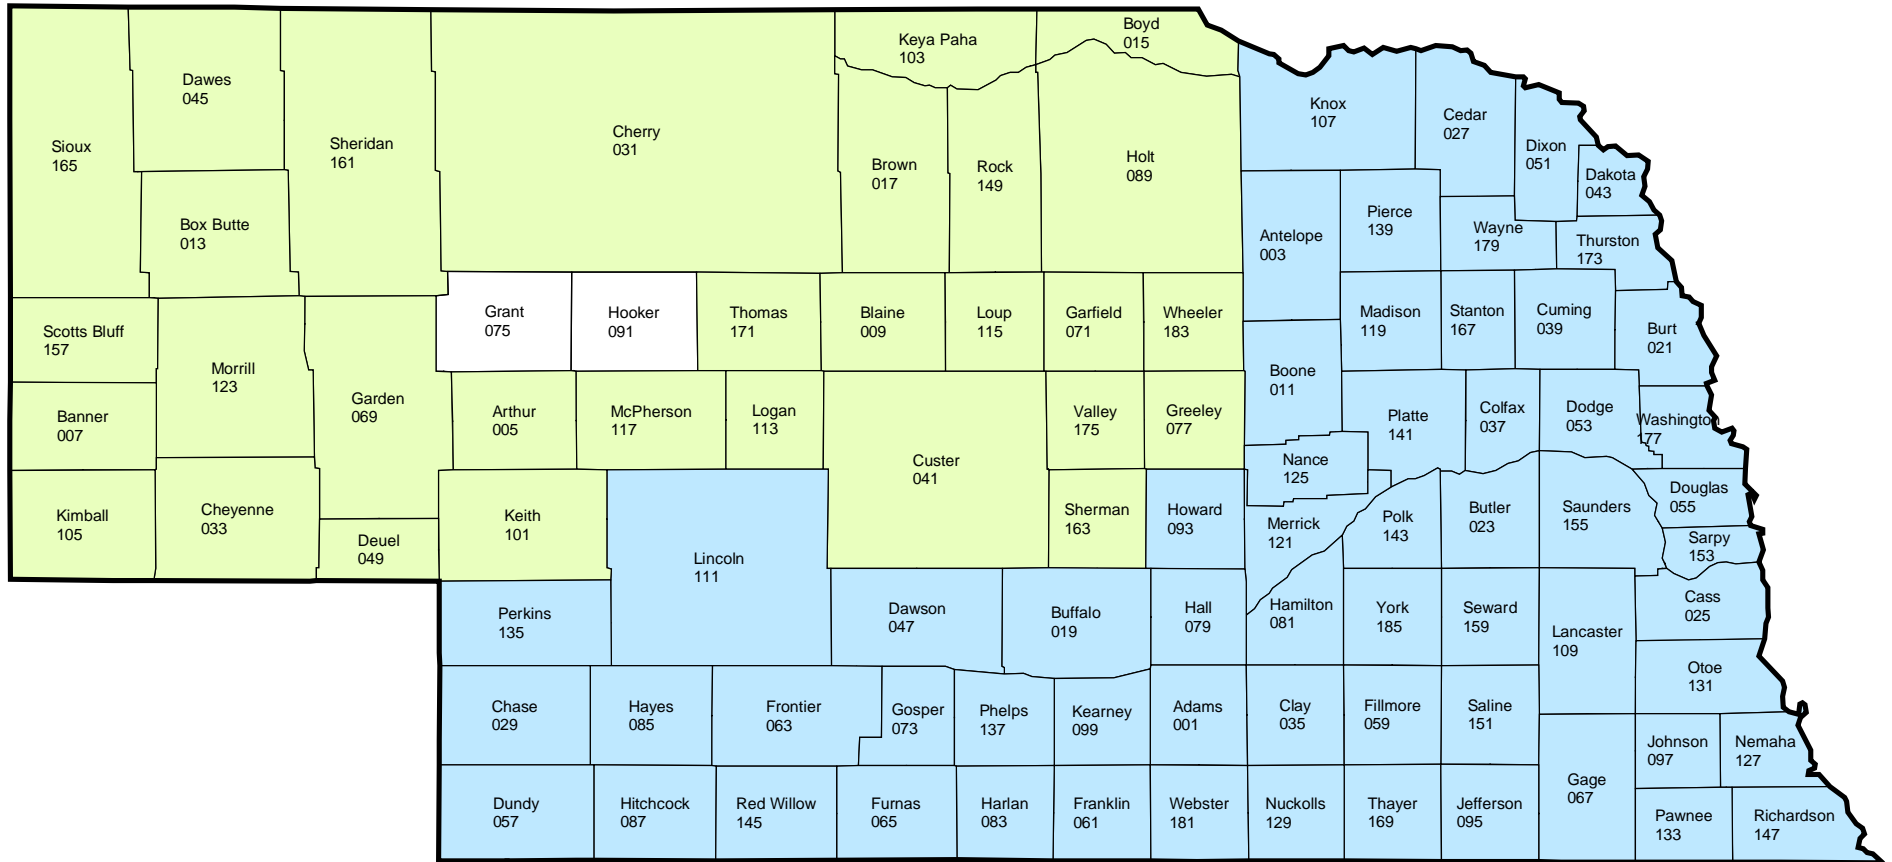

# NEBRASKA

## Initial Planting Dates

### Corn - 2005 Crop Year

### Corn Initial Planting Dates

- N/A
- April 1
- April 5

USDA / Risk Management Agency  
 Topeka Regional Office  
 Telephone: (785) 266-0248  
 November 10, 2004

Available on our web site at [http://www.rma.usda.gov/aboutrma/fields/ks\\_rso/initial\\_planting\\_dates/2005/](http://www.rma.usda.gov/aboutrma/fields/ks_rso/initial_planting_dates/2005/)