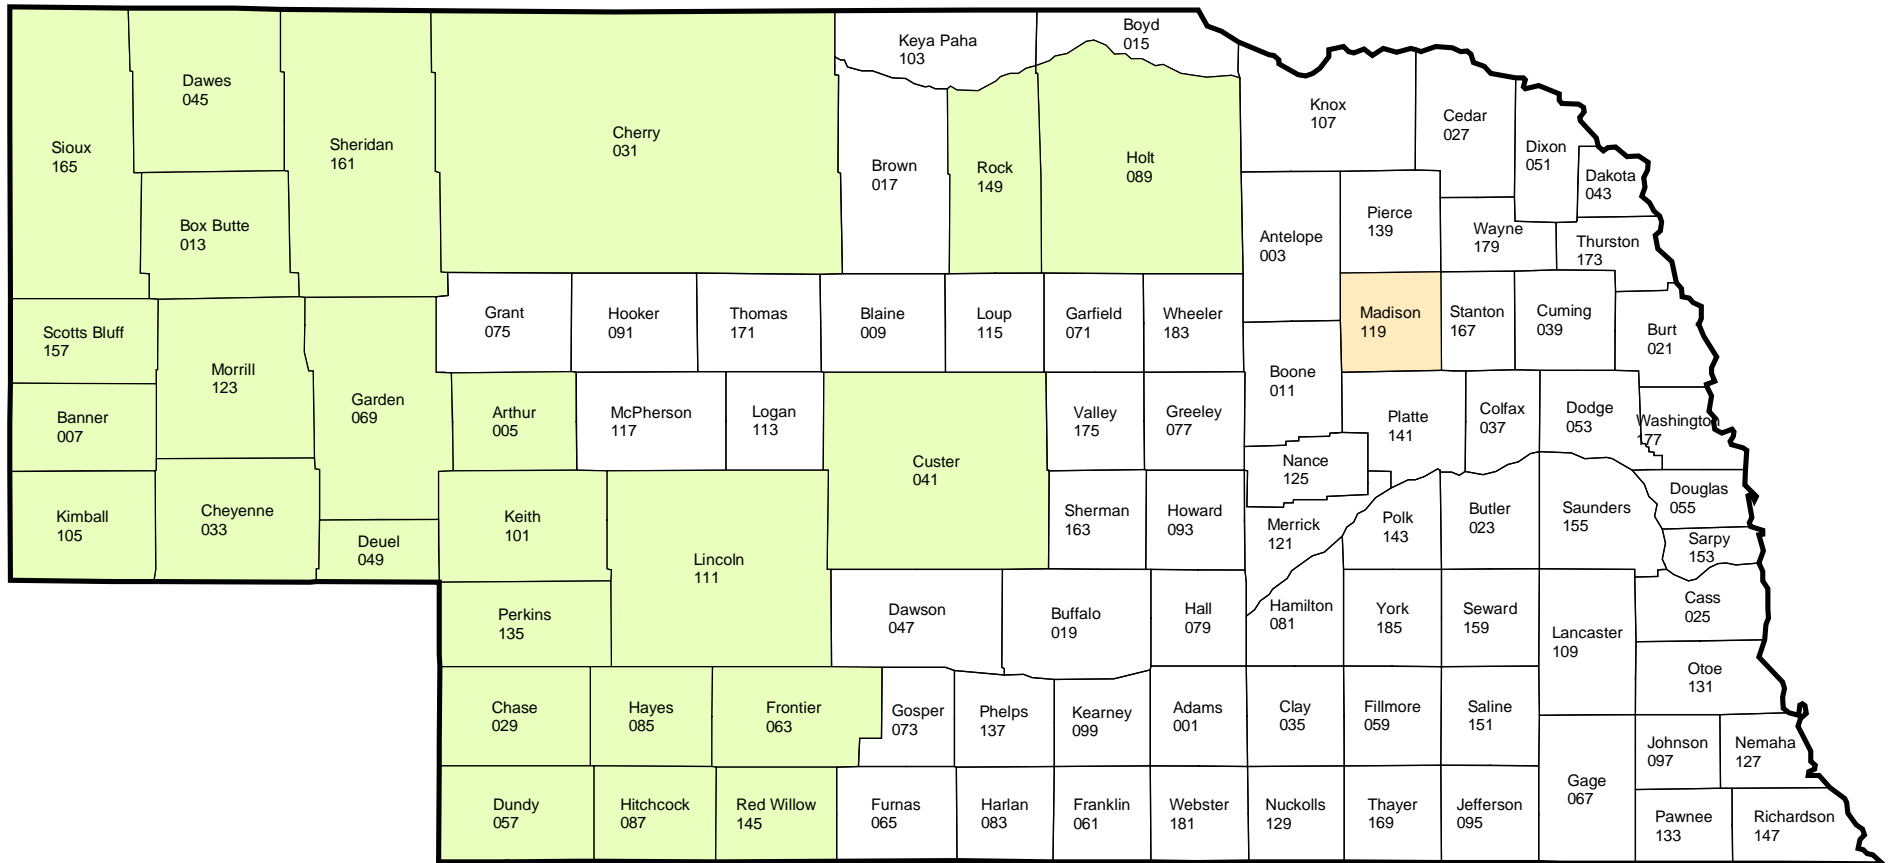

NEBRASKA

Initial Planting Dates

Dry Beans - 2005 Crop Year

Dry Beans Initial Planting Dates

- N/A
- April 21
- May 1

USDA / Risk Management Agency
 Topeka Regional Office
 Telephone: (785) 266-0248
 November 10, 2004