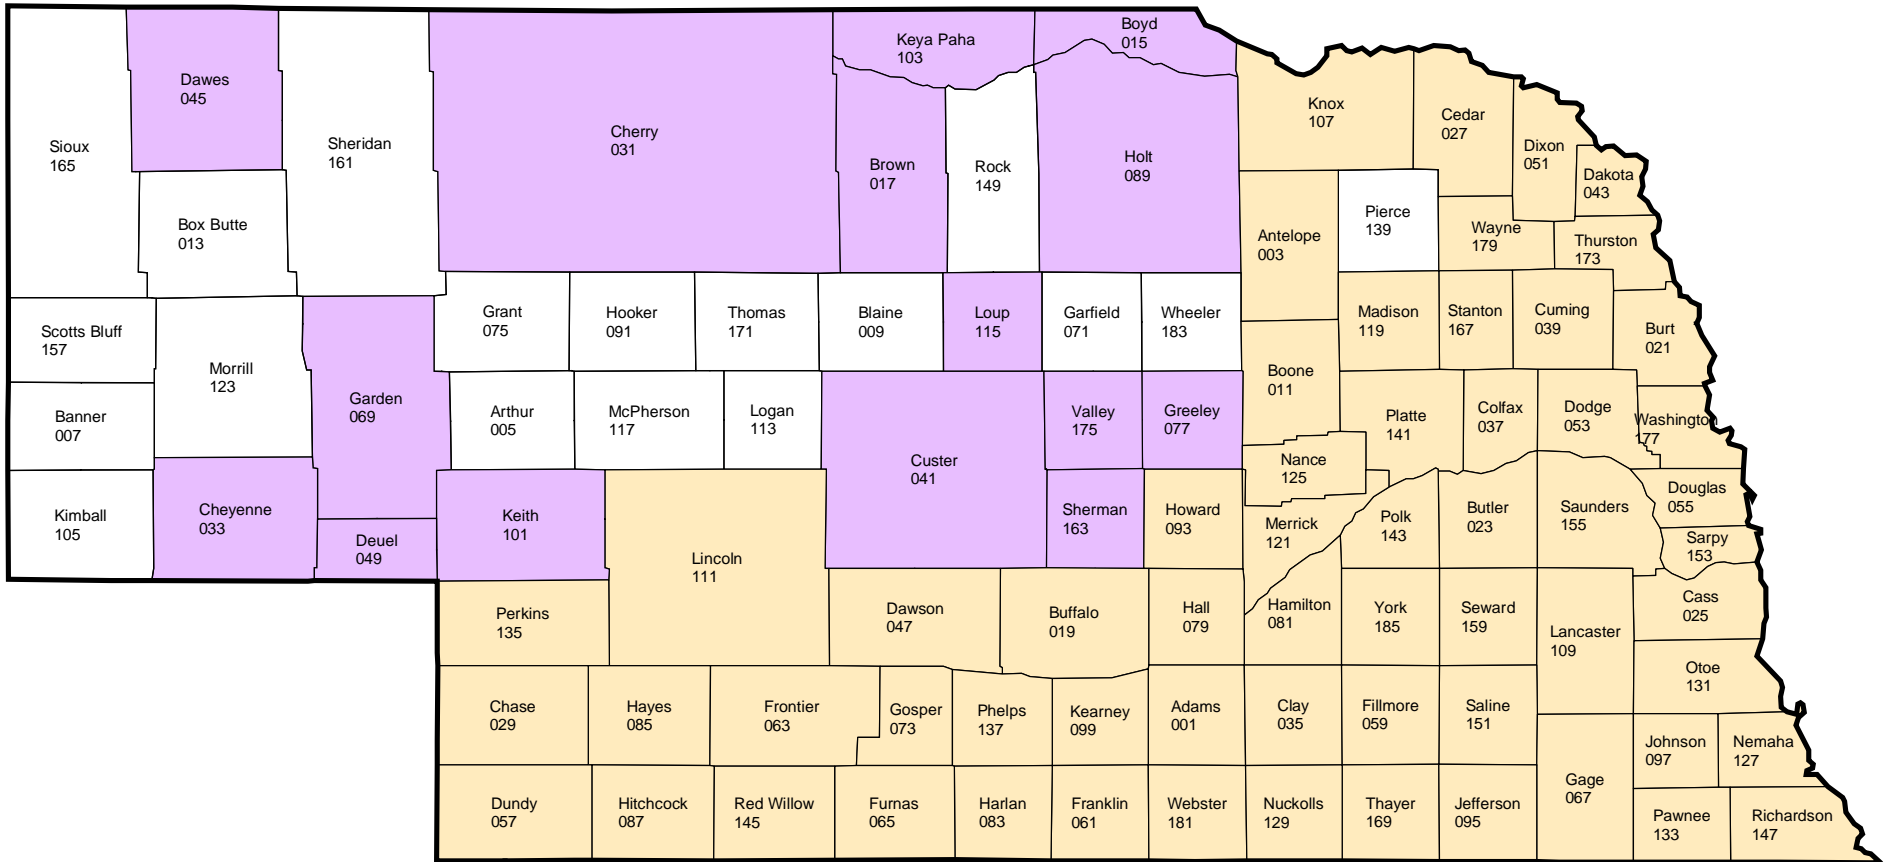

NEBRASKA

Initial Planting Dates

Grain Sorghum - 2005 Crop Year

Grain Sorghum Initial Planting Dates

- N/A
- April 16
- May 6

USDA / Risk Management Agency
 Topeka Regional Office
 Telephone: (785) 266-0248
 November 10, 2004