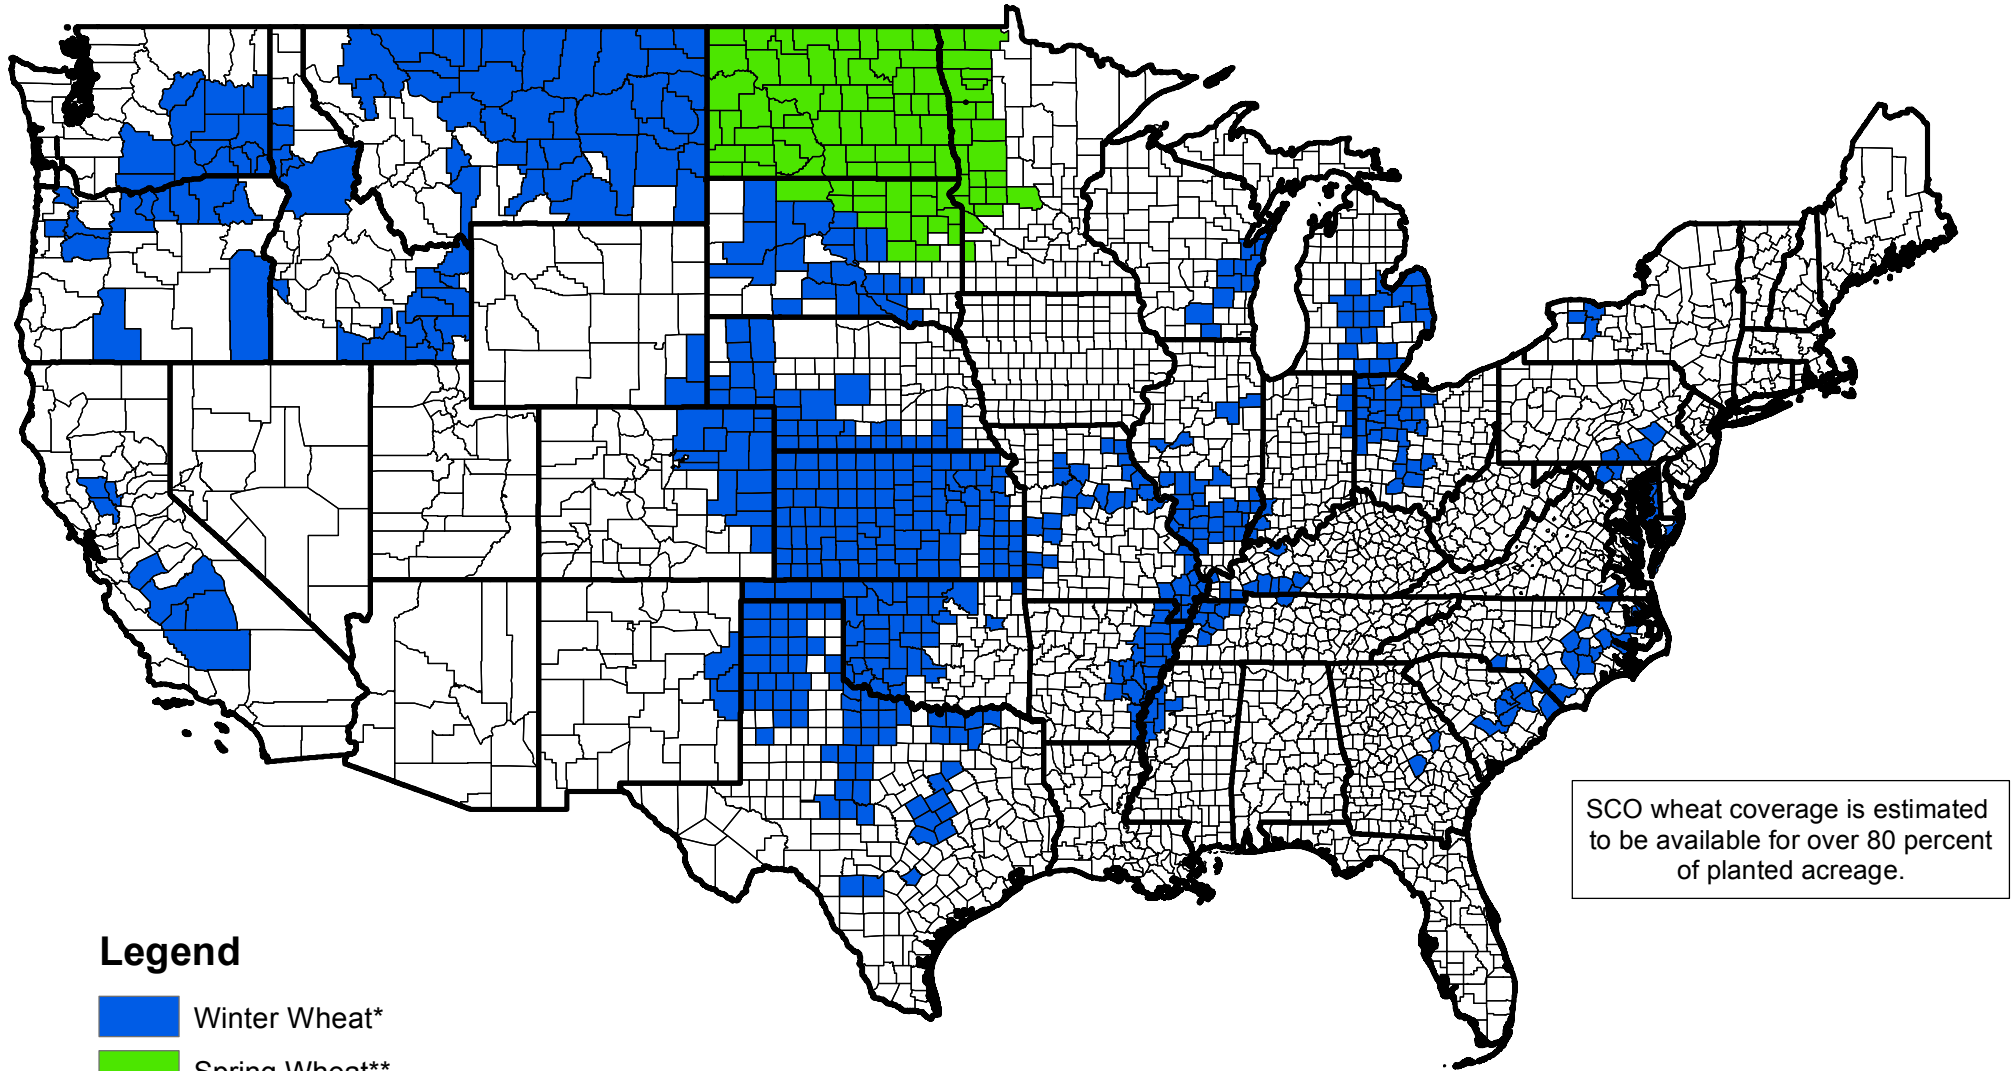

Crop Year 2015 Supplemental Coverage Option (SCO) Availability for Wheat

Legend

- Winter Wheat*
- Spring Wheat**

* Includes Spring, Durum, and Khorasan types in counties with a June 30 contract change date.

** Includes Durum and Khorasan types in counties with a November 30 contract change date.