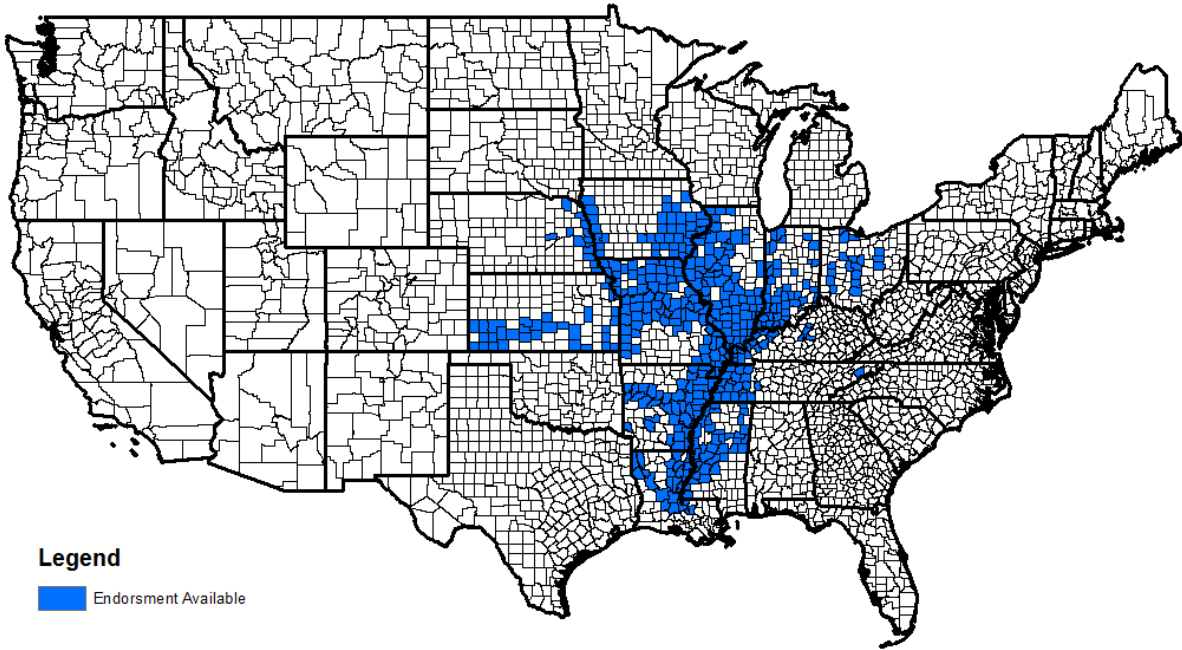

High Risk Alternate Coverage Endorsement