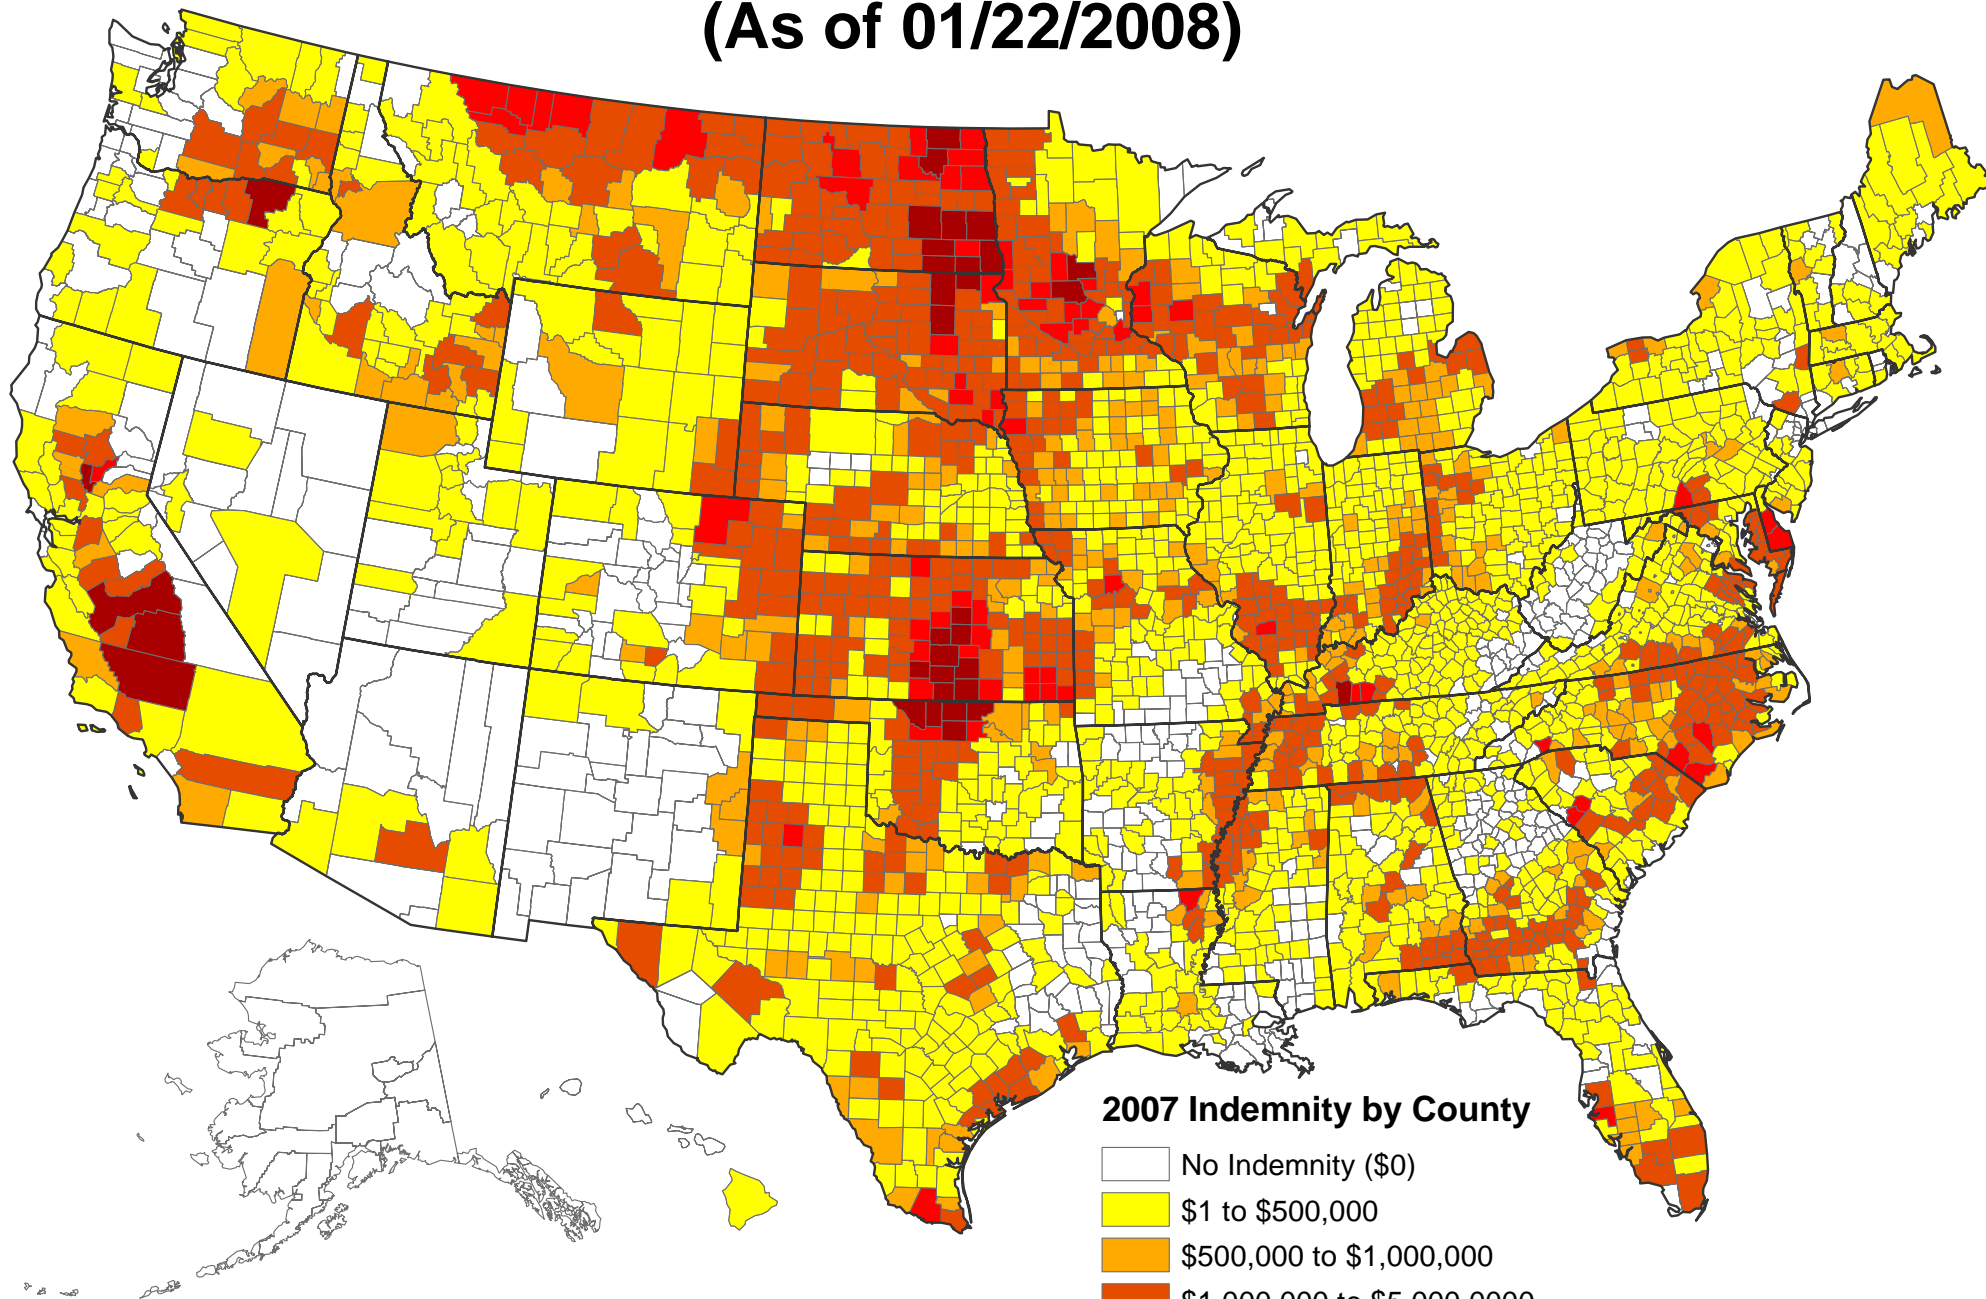

# 2007 RMA Crops' Indemnities (As of 01/22/2008)

## 2007 Indemnity by County

- No Indemnity (\$0)
- \$1 to \$500,000
- \$500,000 to \$1,000,000
- \$1,000,000 to \$5,000,000
- \$5,000,000 to \$10,000,000
- over \$10,000,000