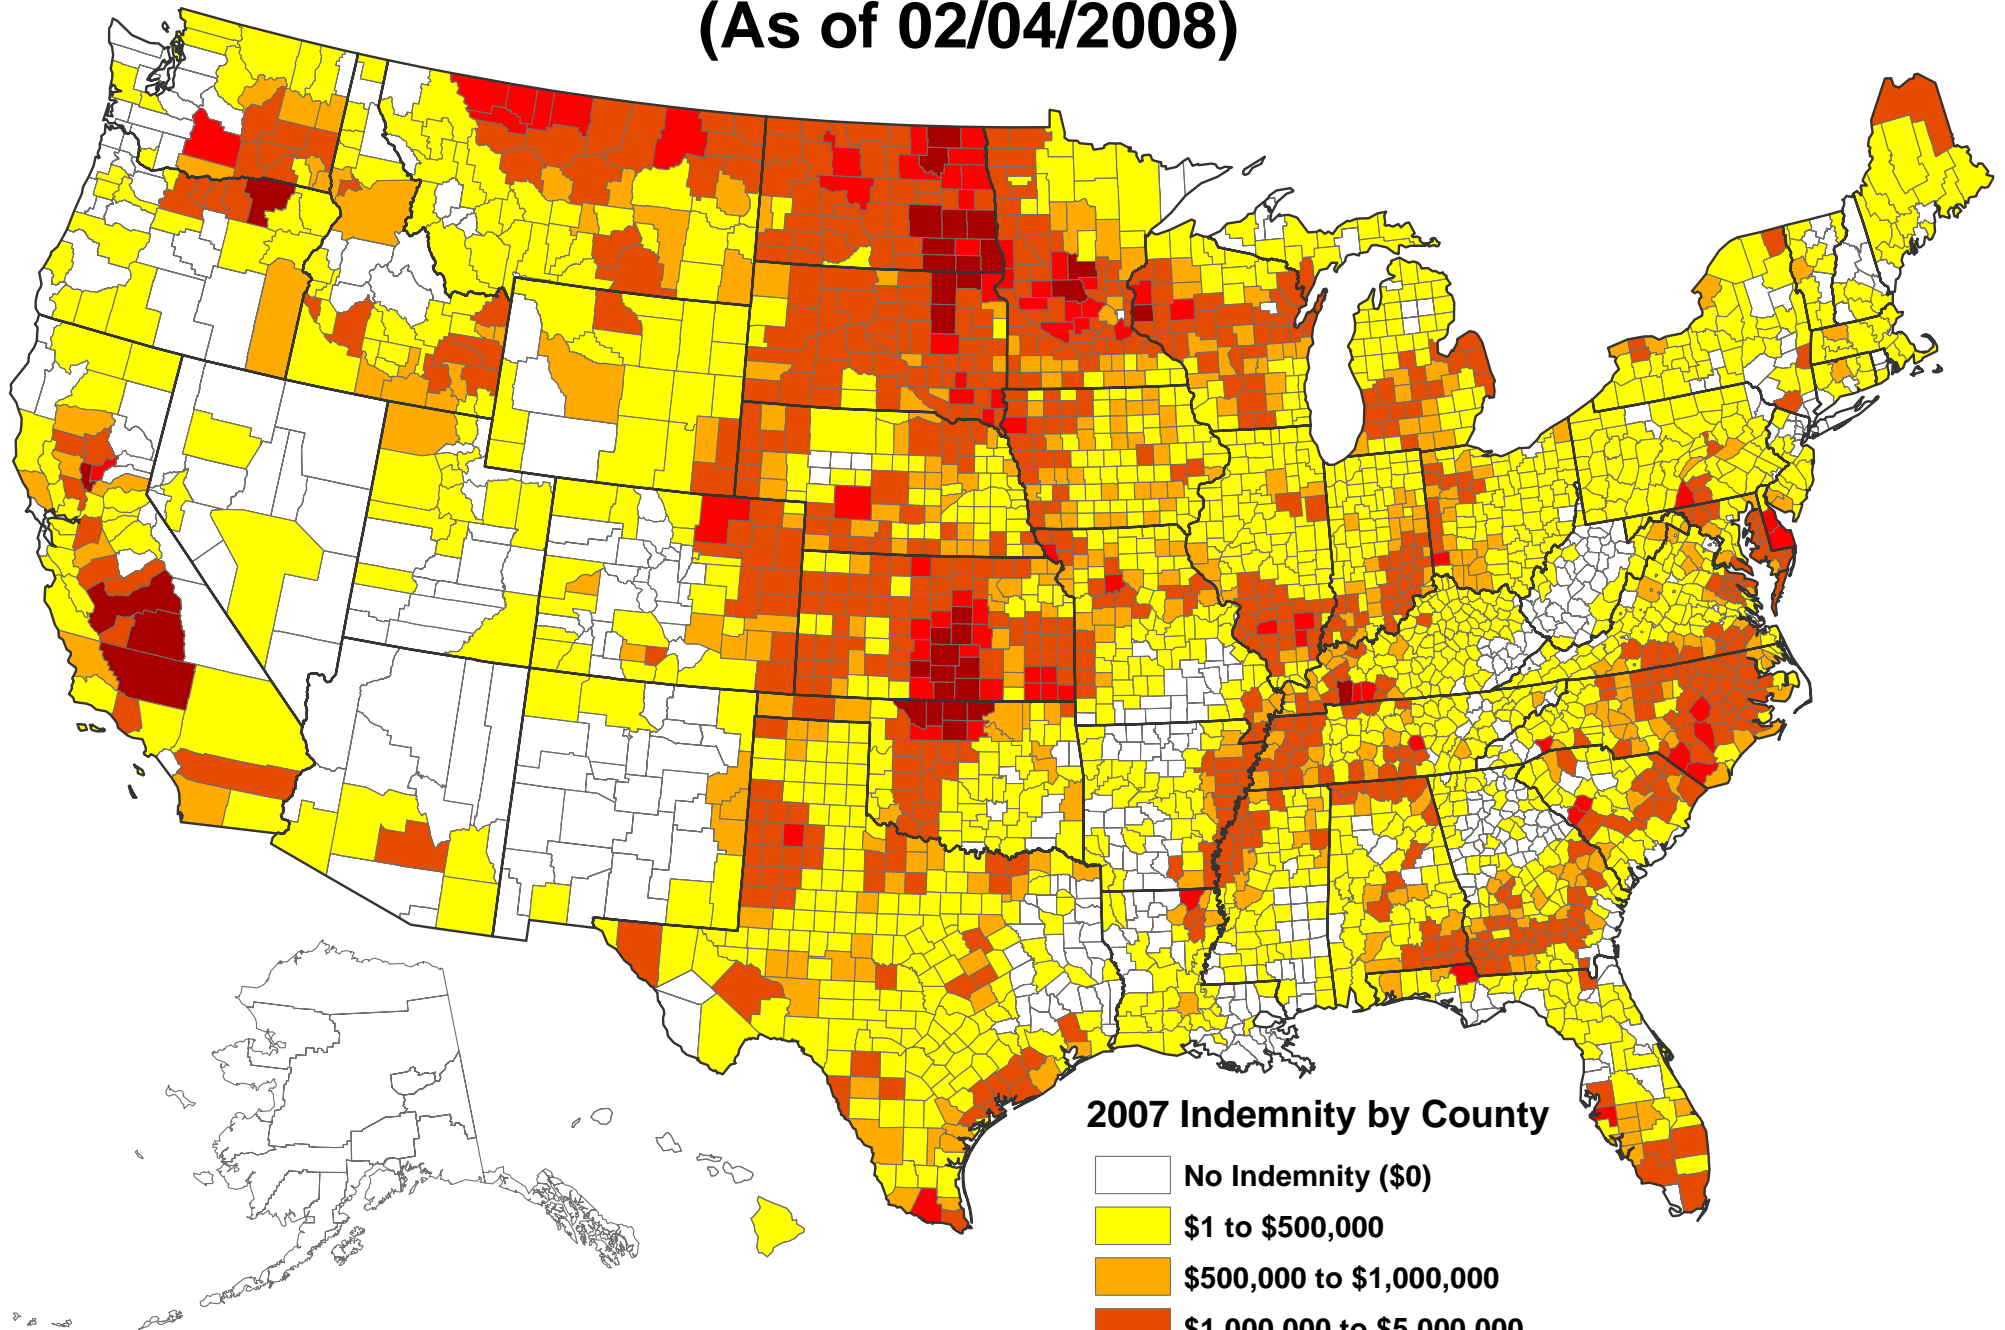

2007 RMA Crops' Indemnities (As of 02/04/2008)

2007 Indemnity by County

-  No Indemnity (\$0)
-  \$1 to \$500,000
-  \$500,000 to \$1,000,000
-  \$1,000,000 to \$5,000,000
-  \$5,000,000 to \$10,000,000
-  over \$10,000,000