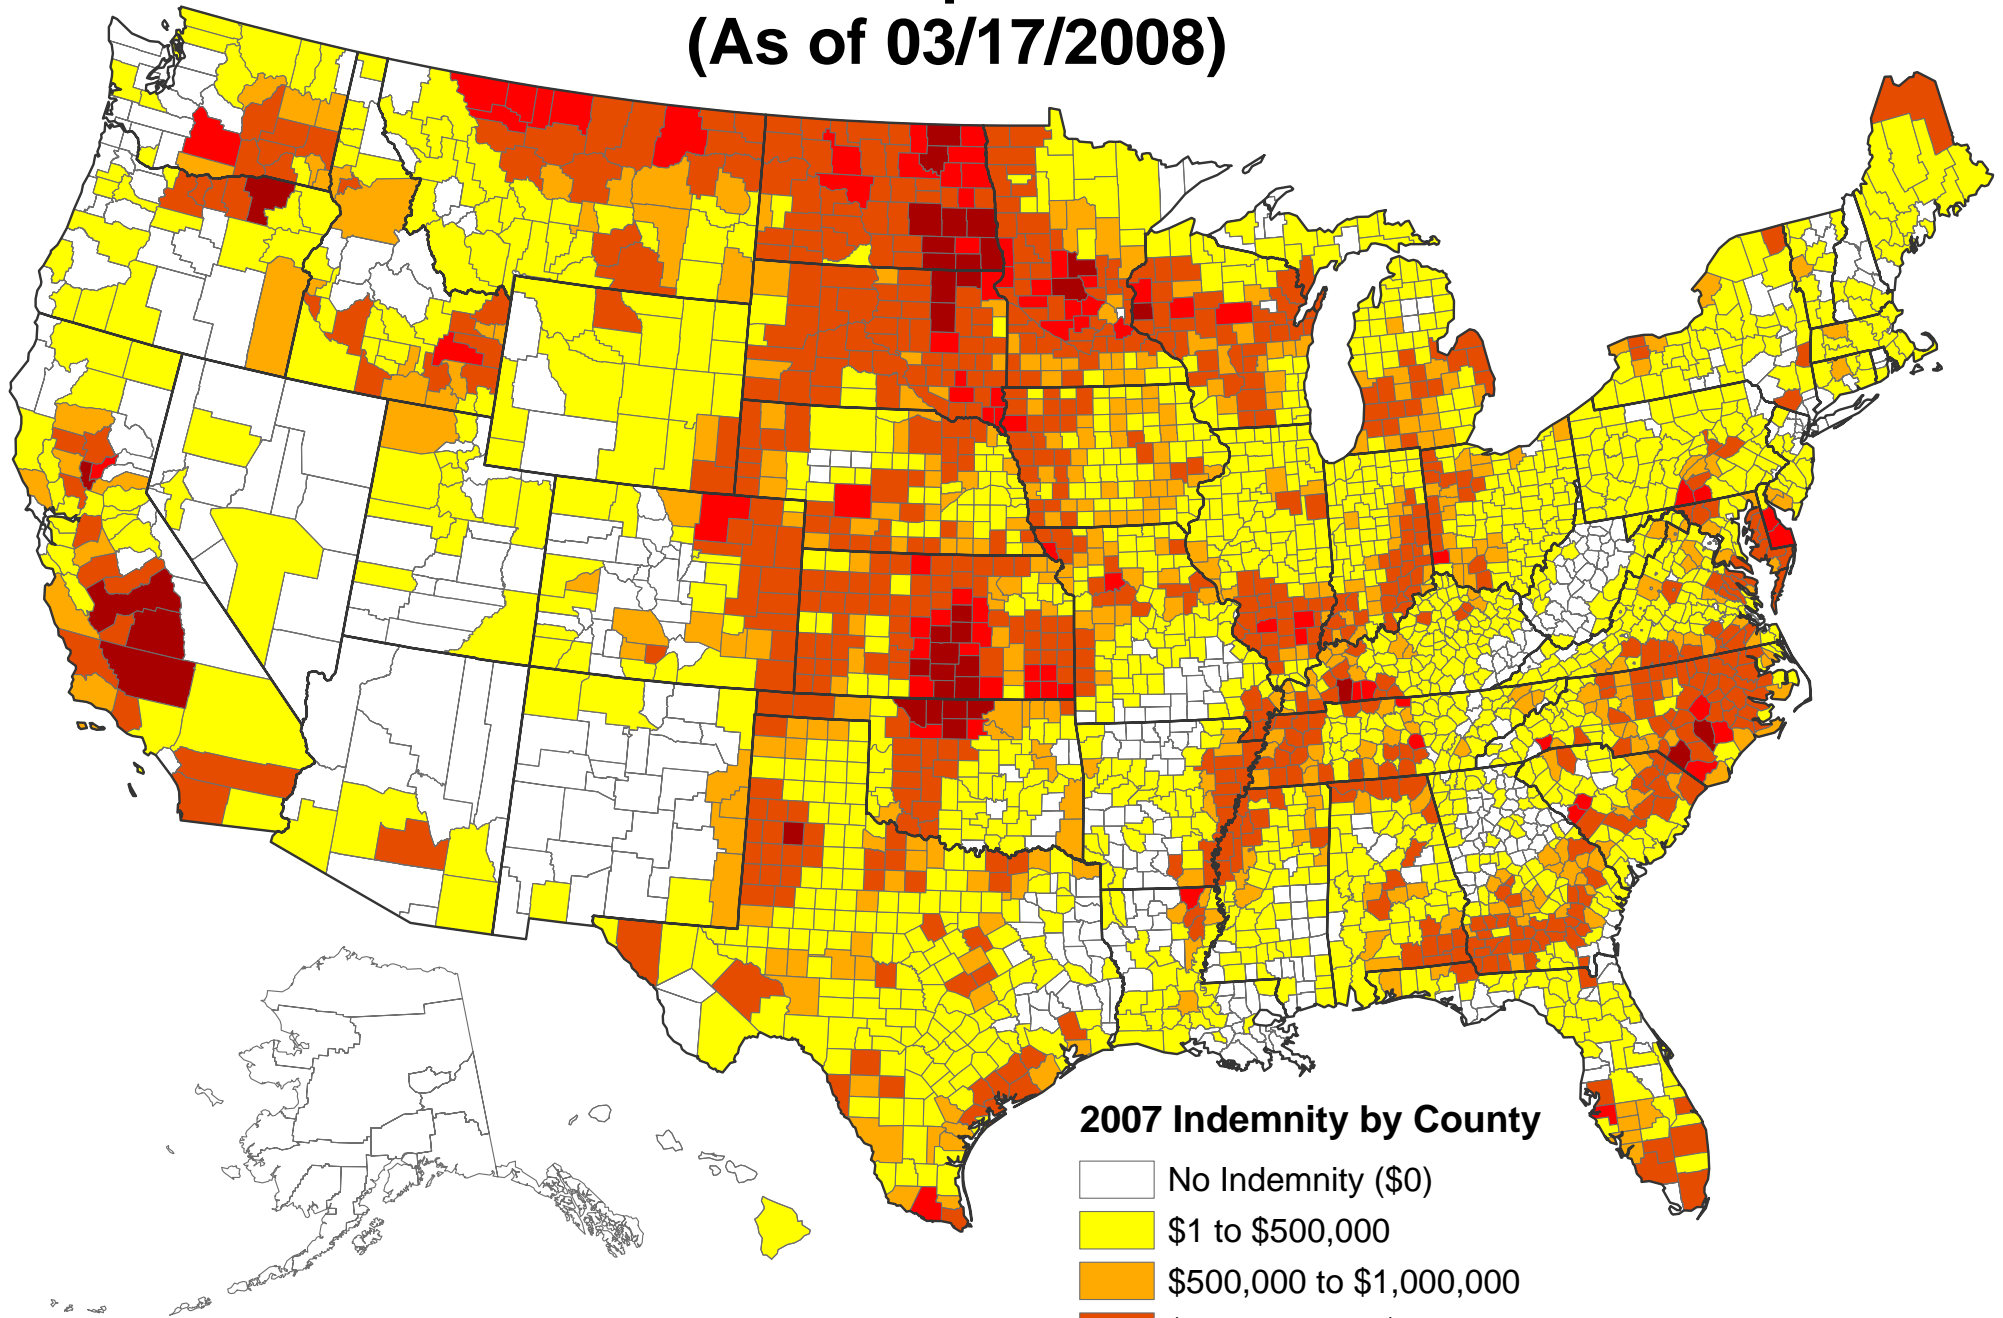

2007 RMA Crops' Indemnities (As of 03/17/2008)

2007 Indemnity by County

- No Indemnity (\$0)
- \$1 to \$500,000
- \$500,000 to \$1,000,000
- \$1,000,000 to \$5,000,000
- \$5,000,000 to \$10,000,000
- over \$10,000,000