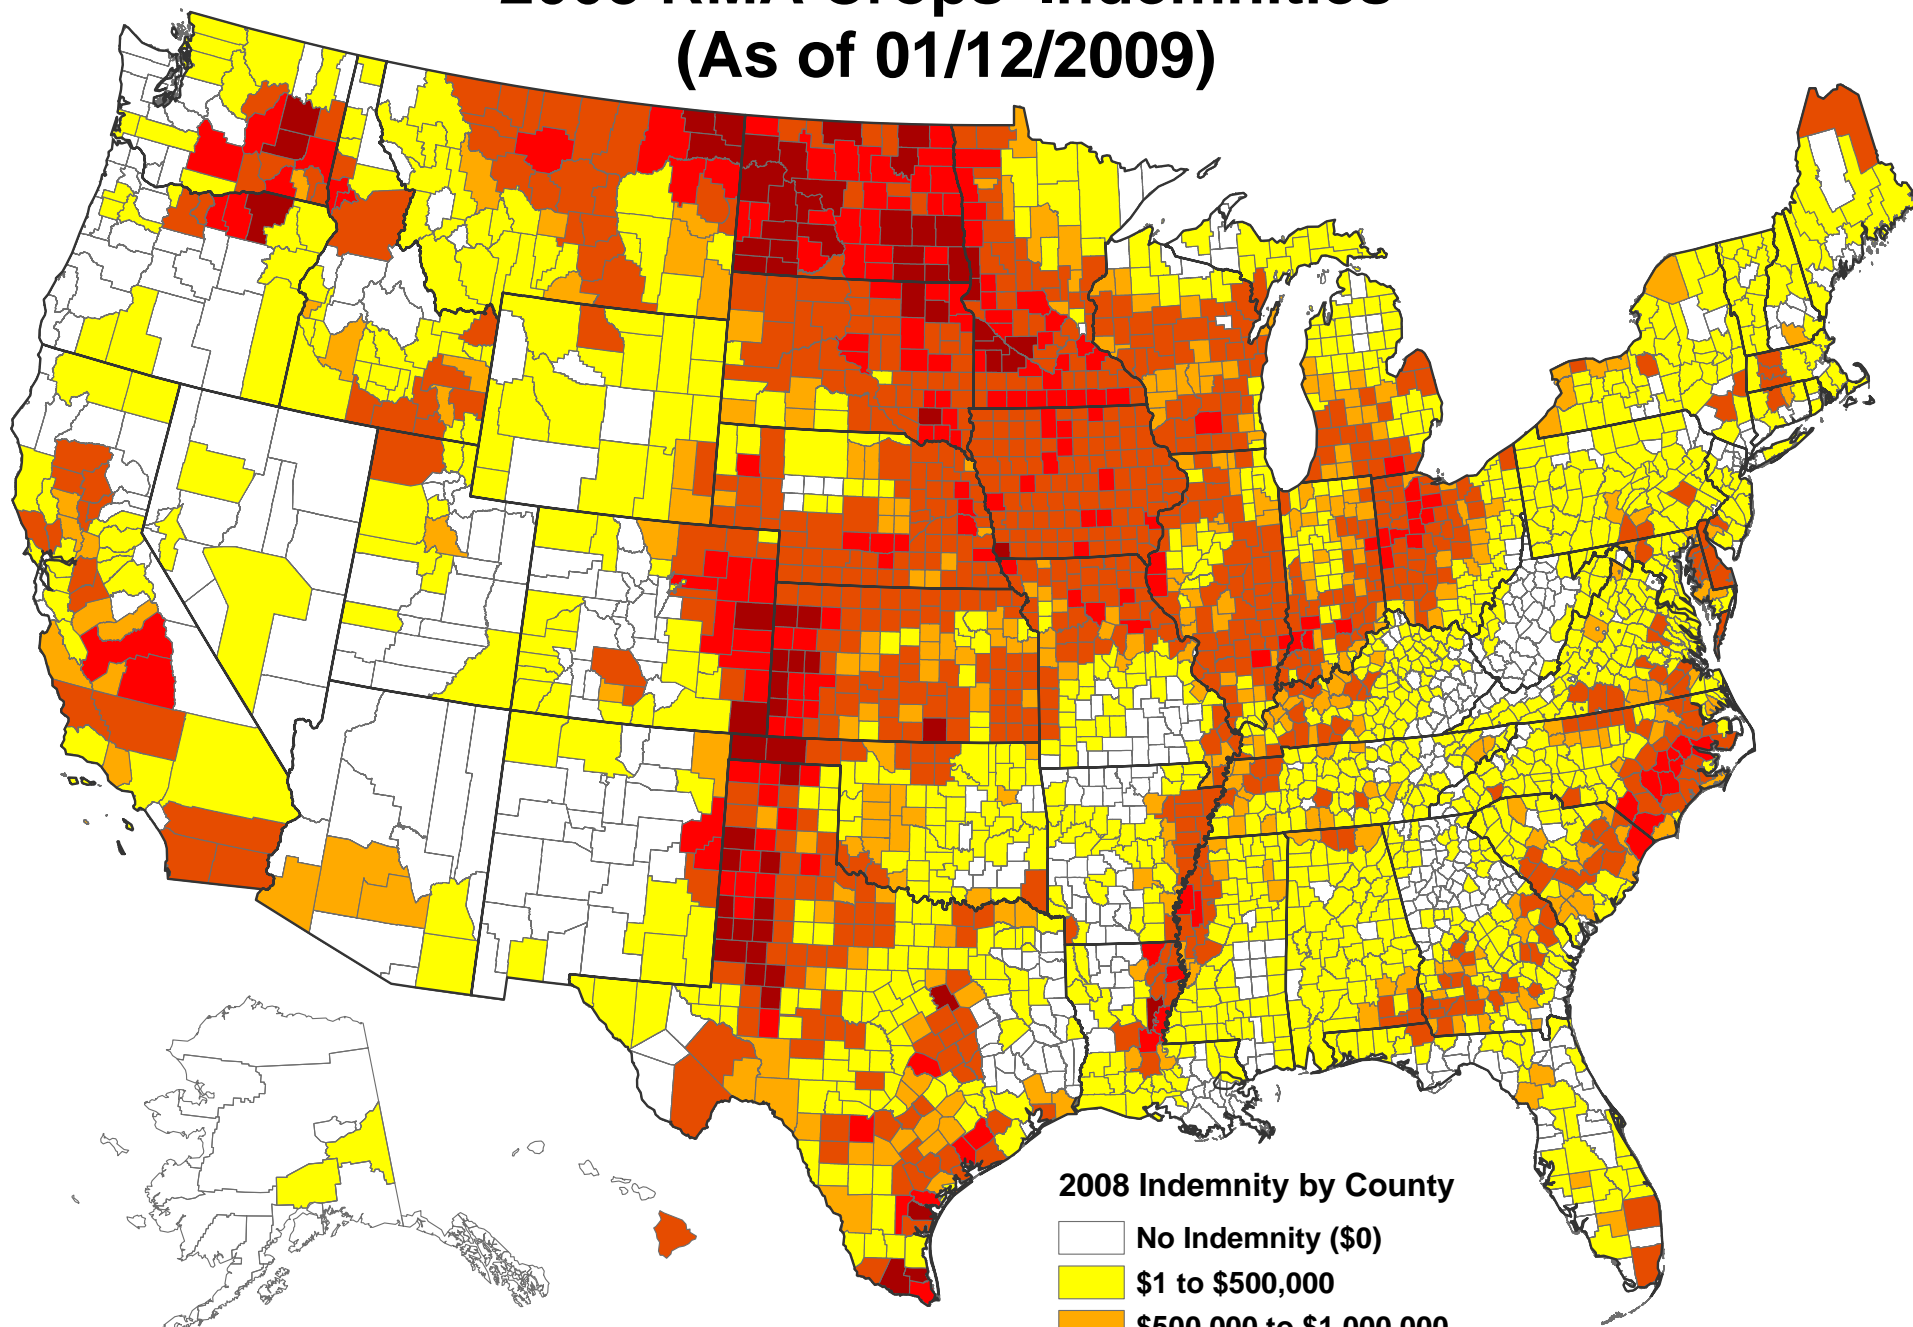

# 2008 RMA Crops' Indemnities (As of 01/12/2009)

## 2008 Indemnity by County

- No Indemnity (\$0)
- \$1 to \$500,000
- \$500,000 to \$1,000,000
- \$1,000,000 to \$5,000,000
- \$5,000,000 to \$10,000,000
- over \$10,000,000