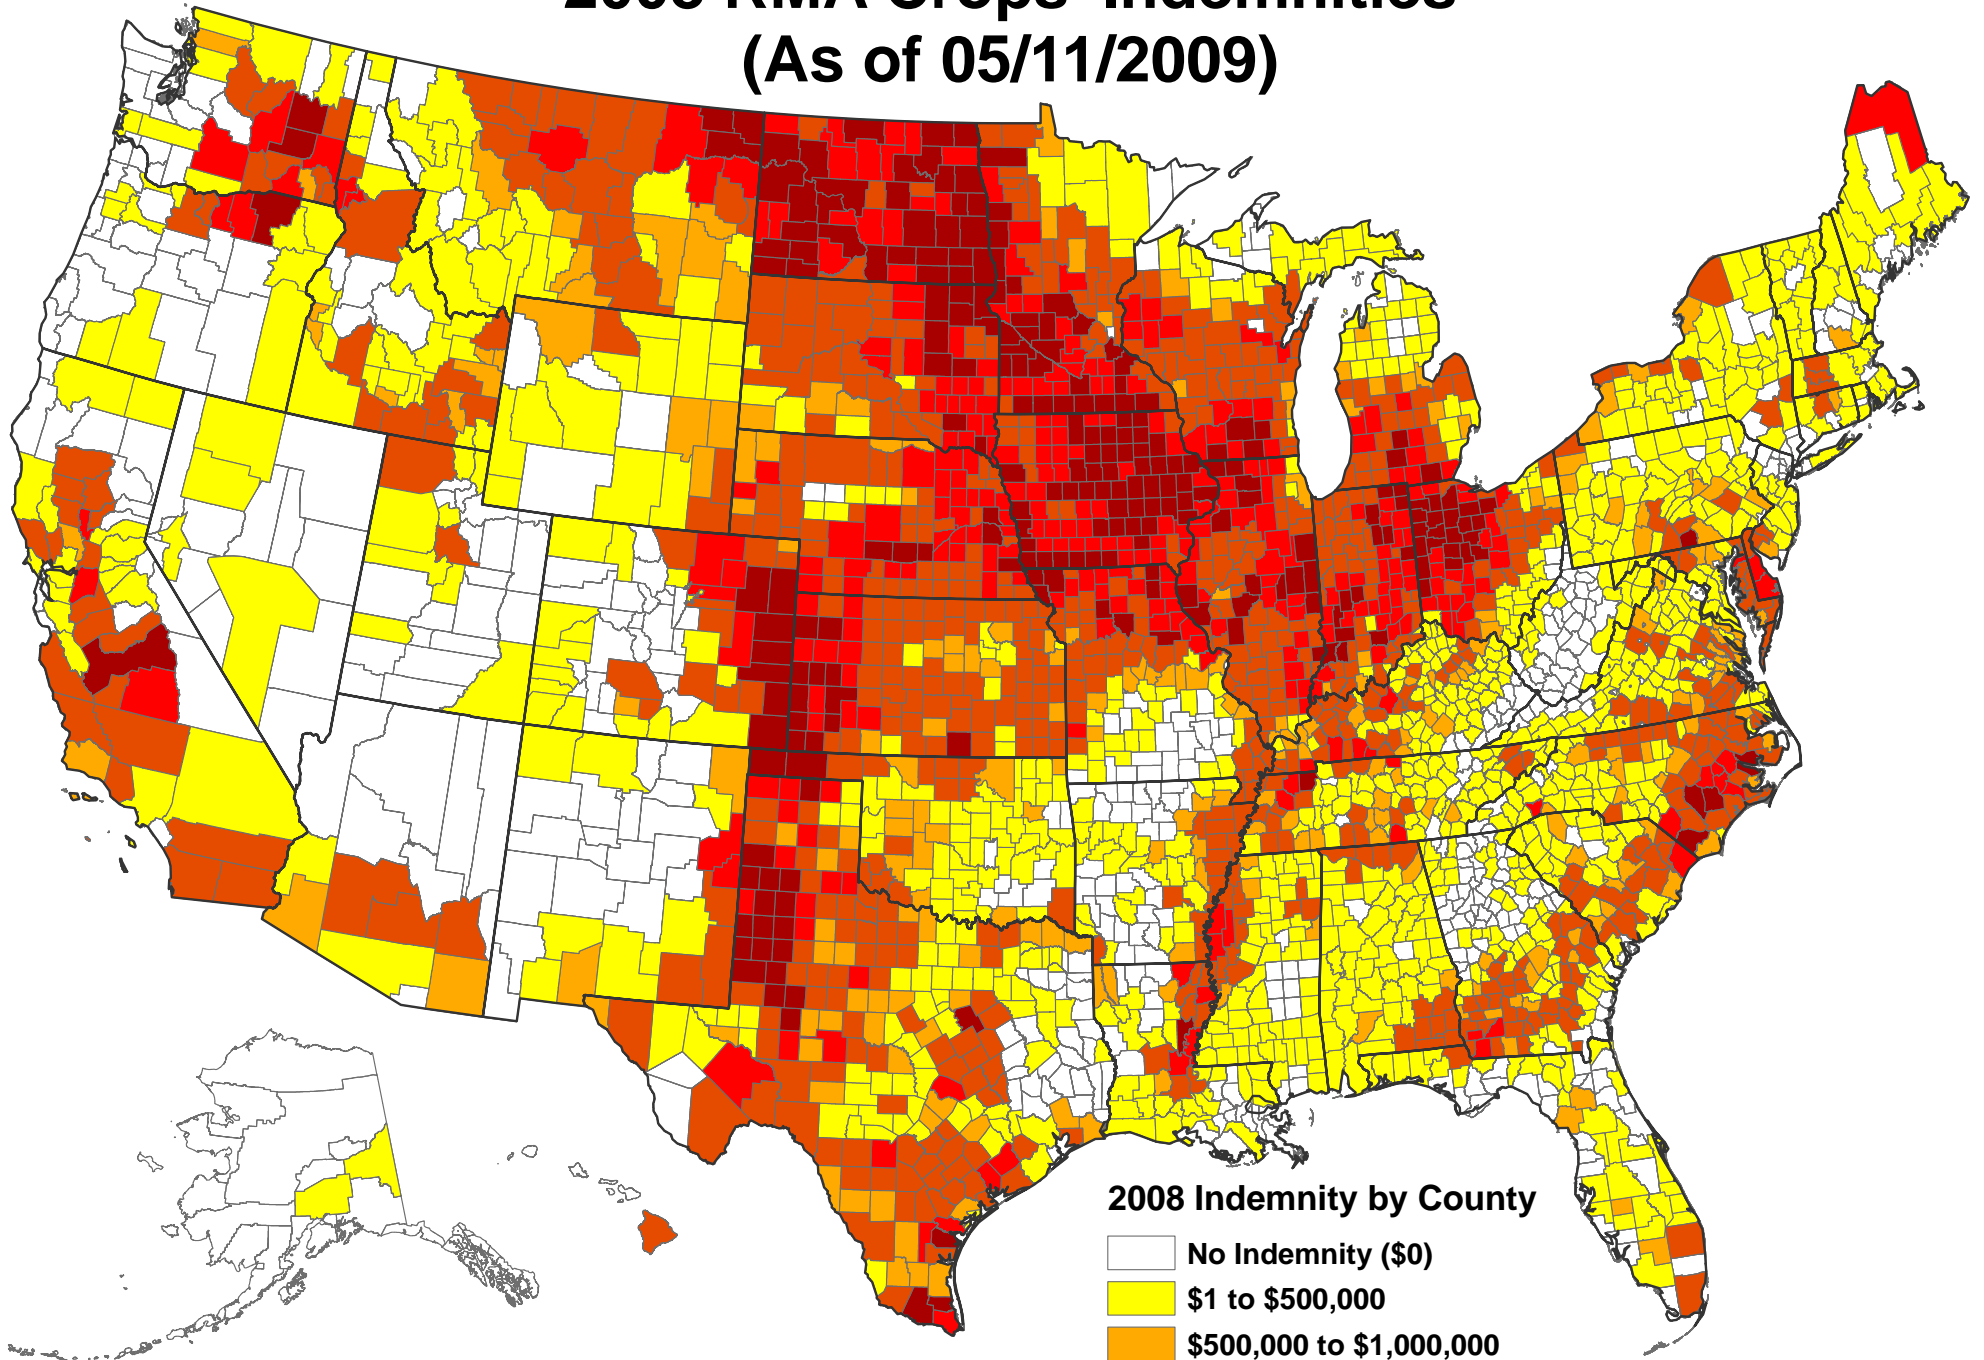

# 2008 RMA Crops' Indemnities (As of 05/11/2009)

## 2008 Indemnity by County

-  No Indemnity (\$0)
-  \$1 to \$500,000
-  \$500,000 to \$1,000,000
-  \$1,000,000 to \$5,000,000
-  \$5,000,000 to \$10,000,000
-  over \$10,000,000