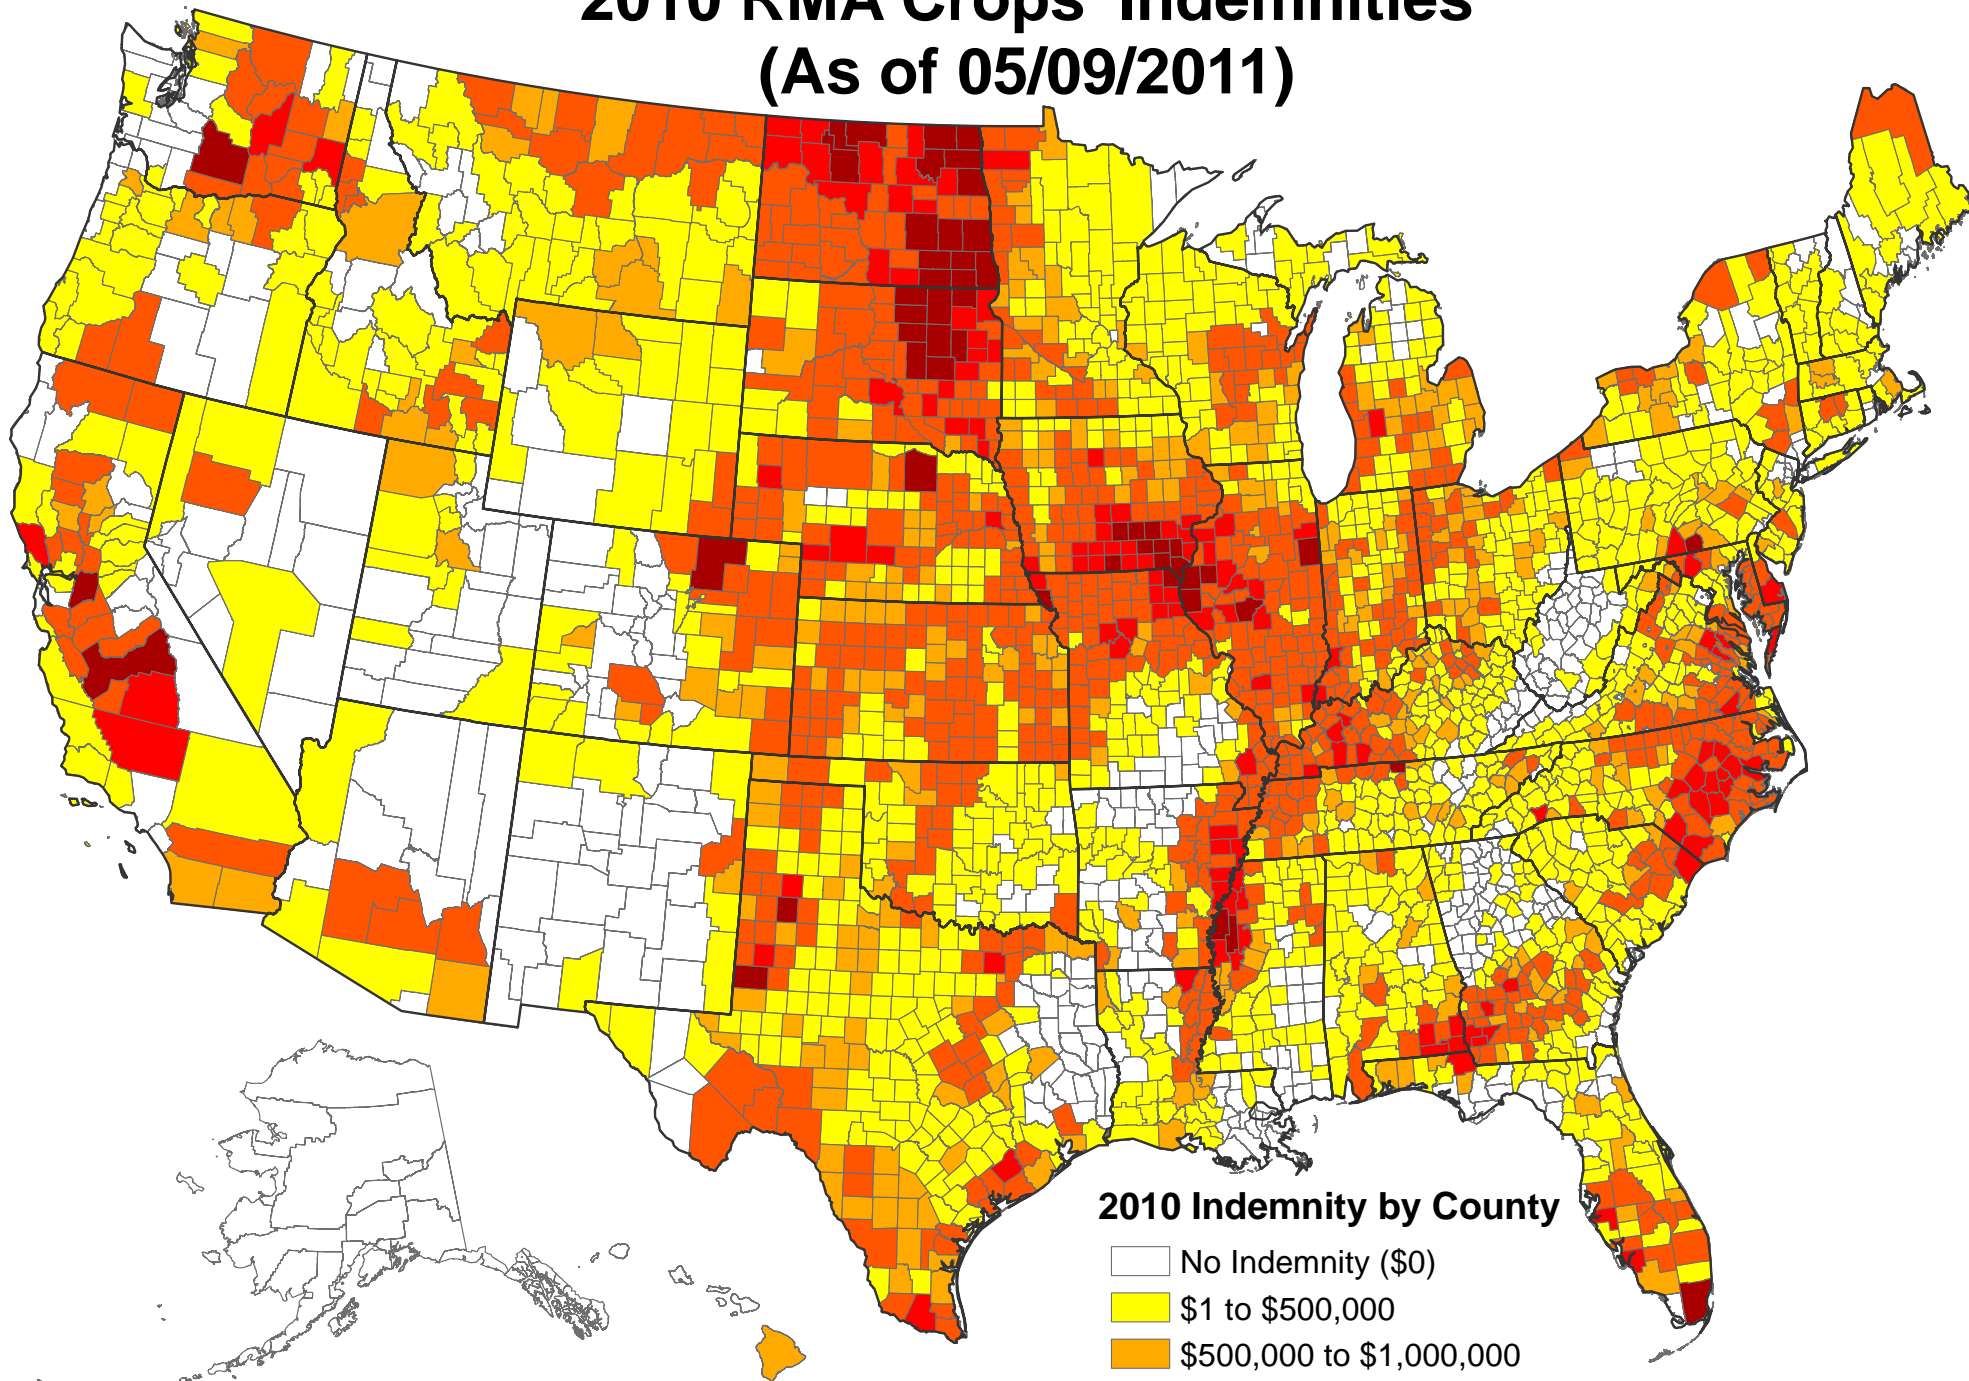

2010 RMA Crops' Indemnities (As of 05/09/2011)

2010 Indemnity by County

- No Indemnity (\$0)
- \$1 to \$500,000
- \$500,000 to \$1,000,000
- \$1,000,000 to \$5,000,000
- \$5,000,000 to \$1,000,000
- over \$10,000,000