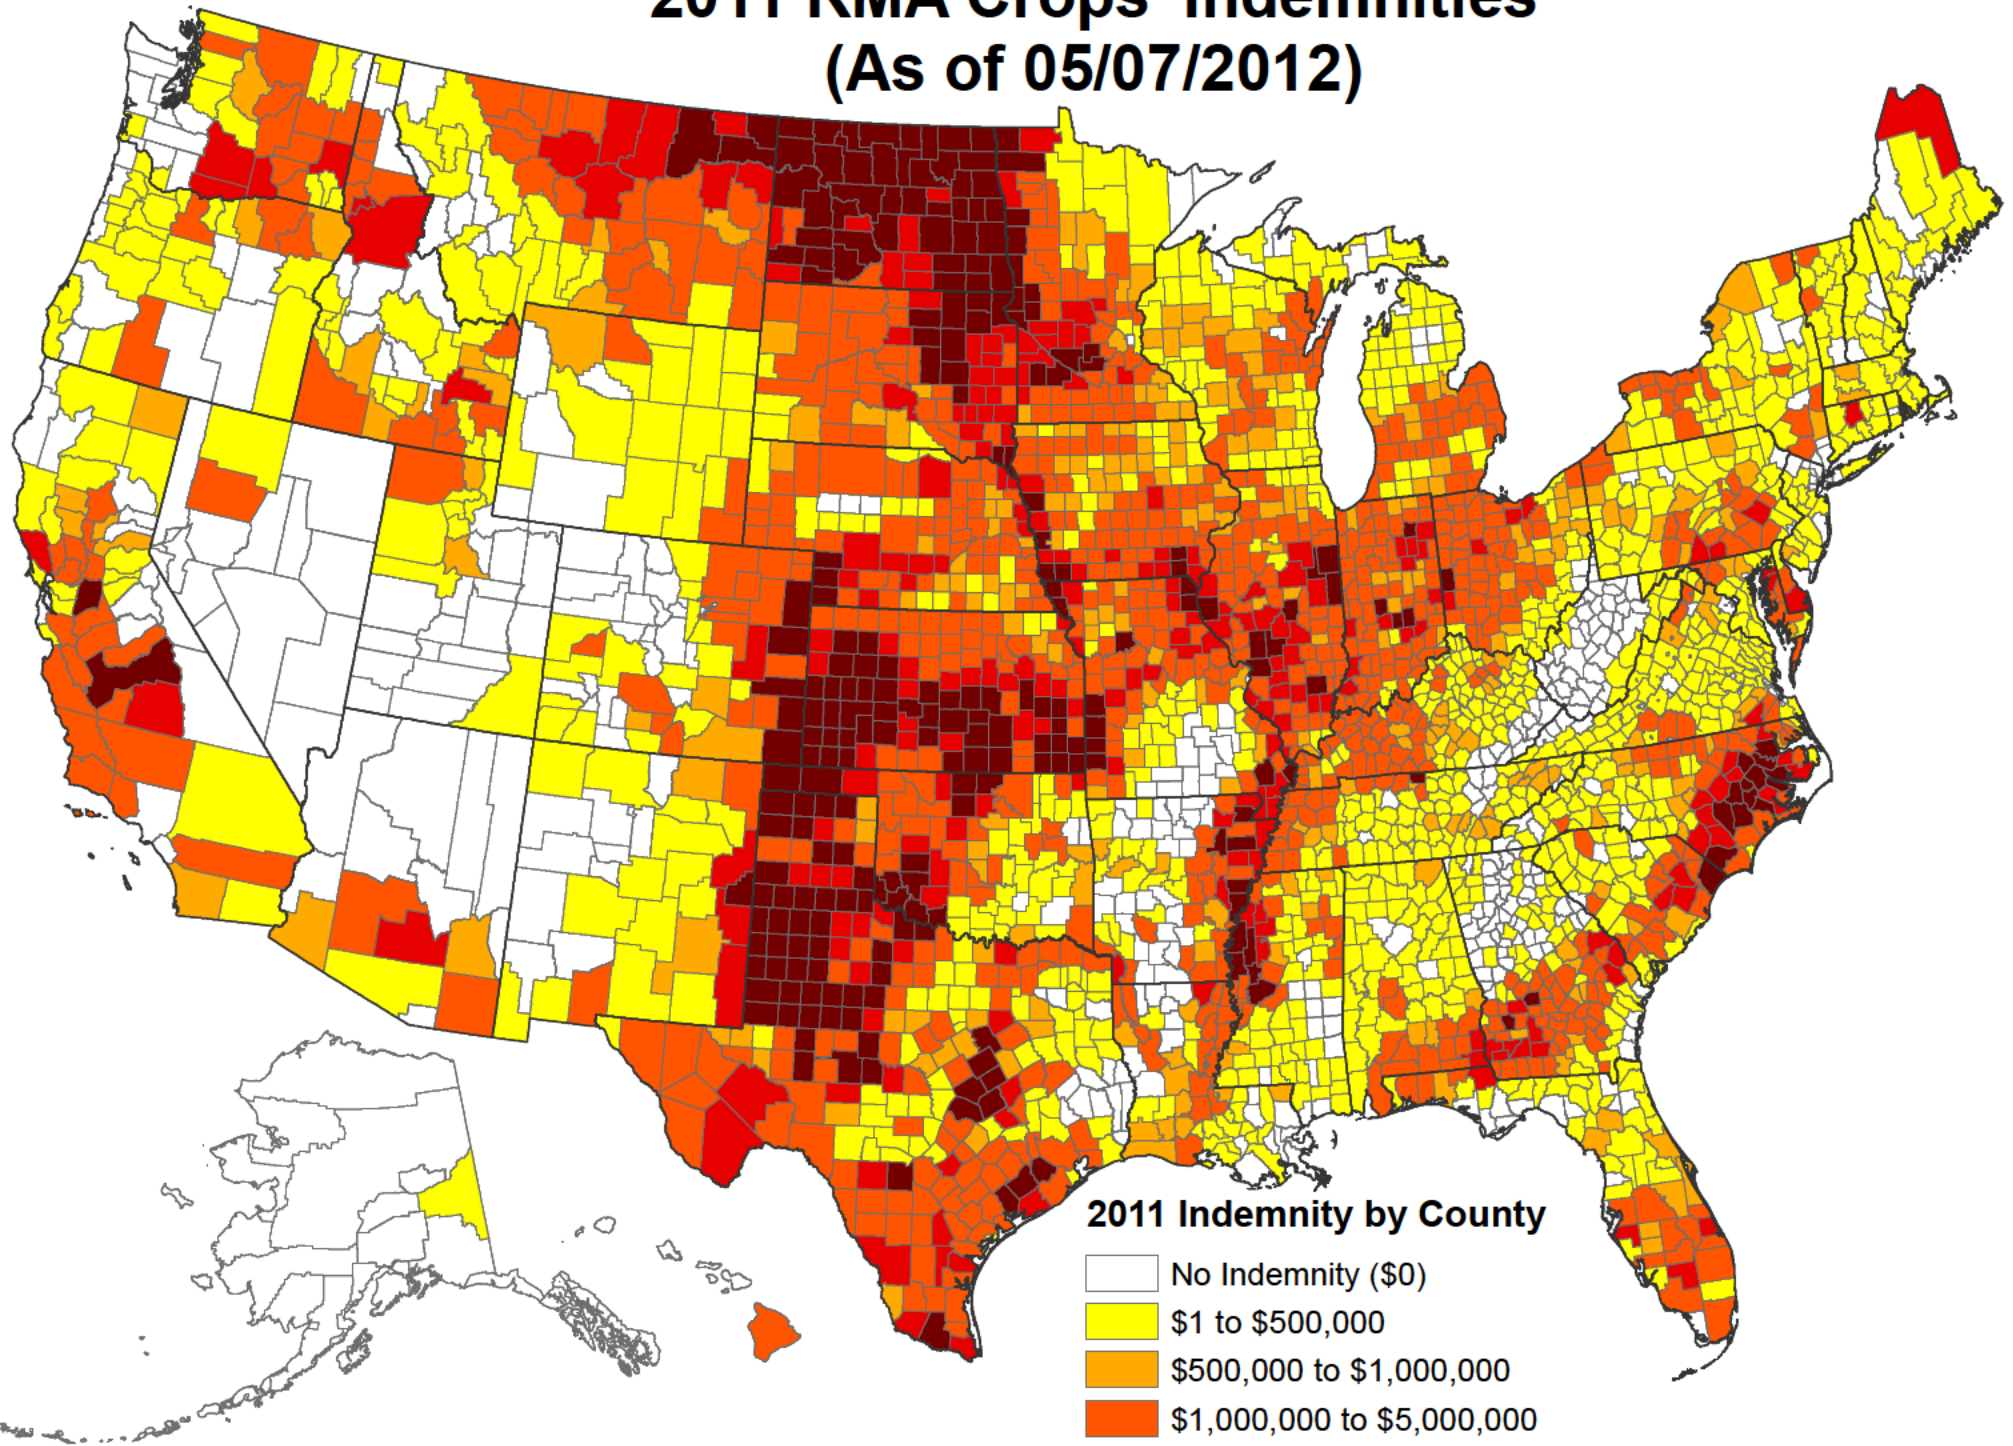

# 2011 RMA Crops' Indemnities (As of 05/07/2012)

## 2011 Indemnity by County

- No Indemnity (\$0)
- \$1 to \$500,000
- \$500,000 to \$1,000,000
- \$1,000,000 to \$5,000,000
- \$5,000,000 to \$10,000,000
- over \$10,000,000