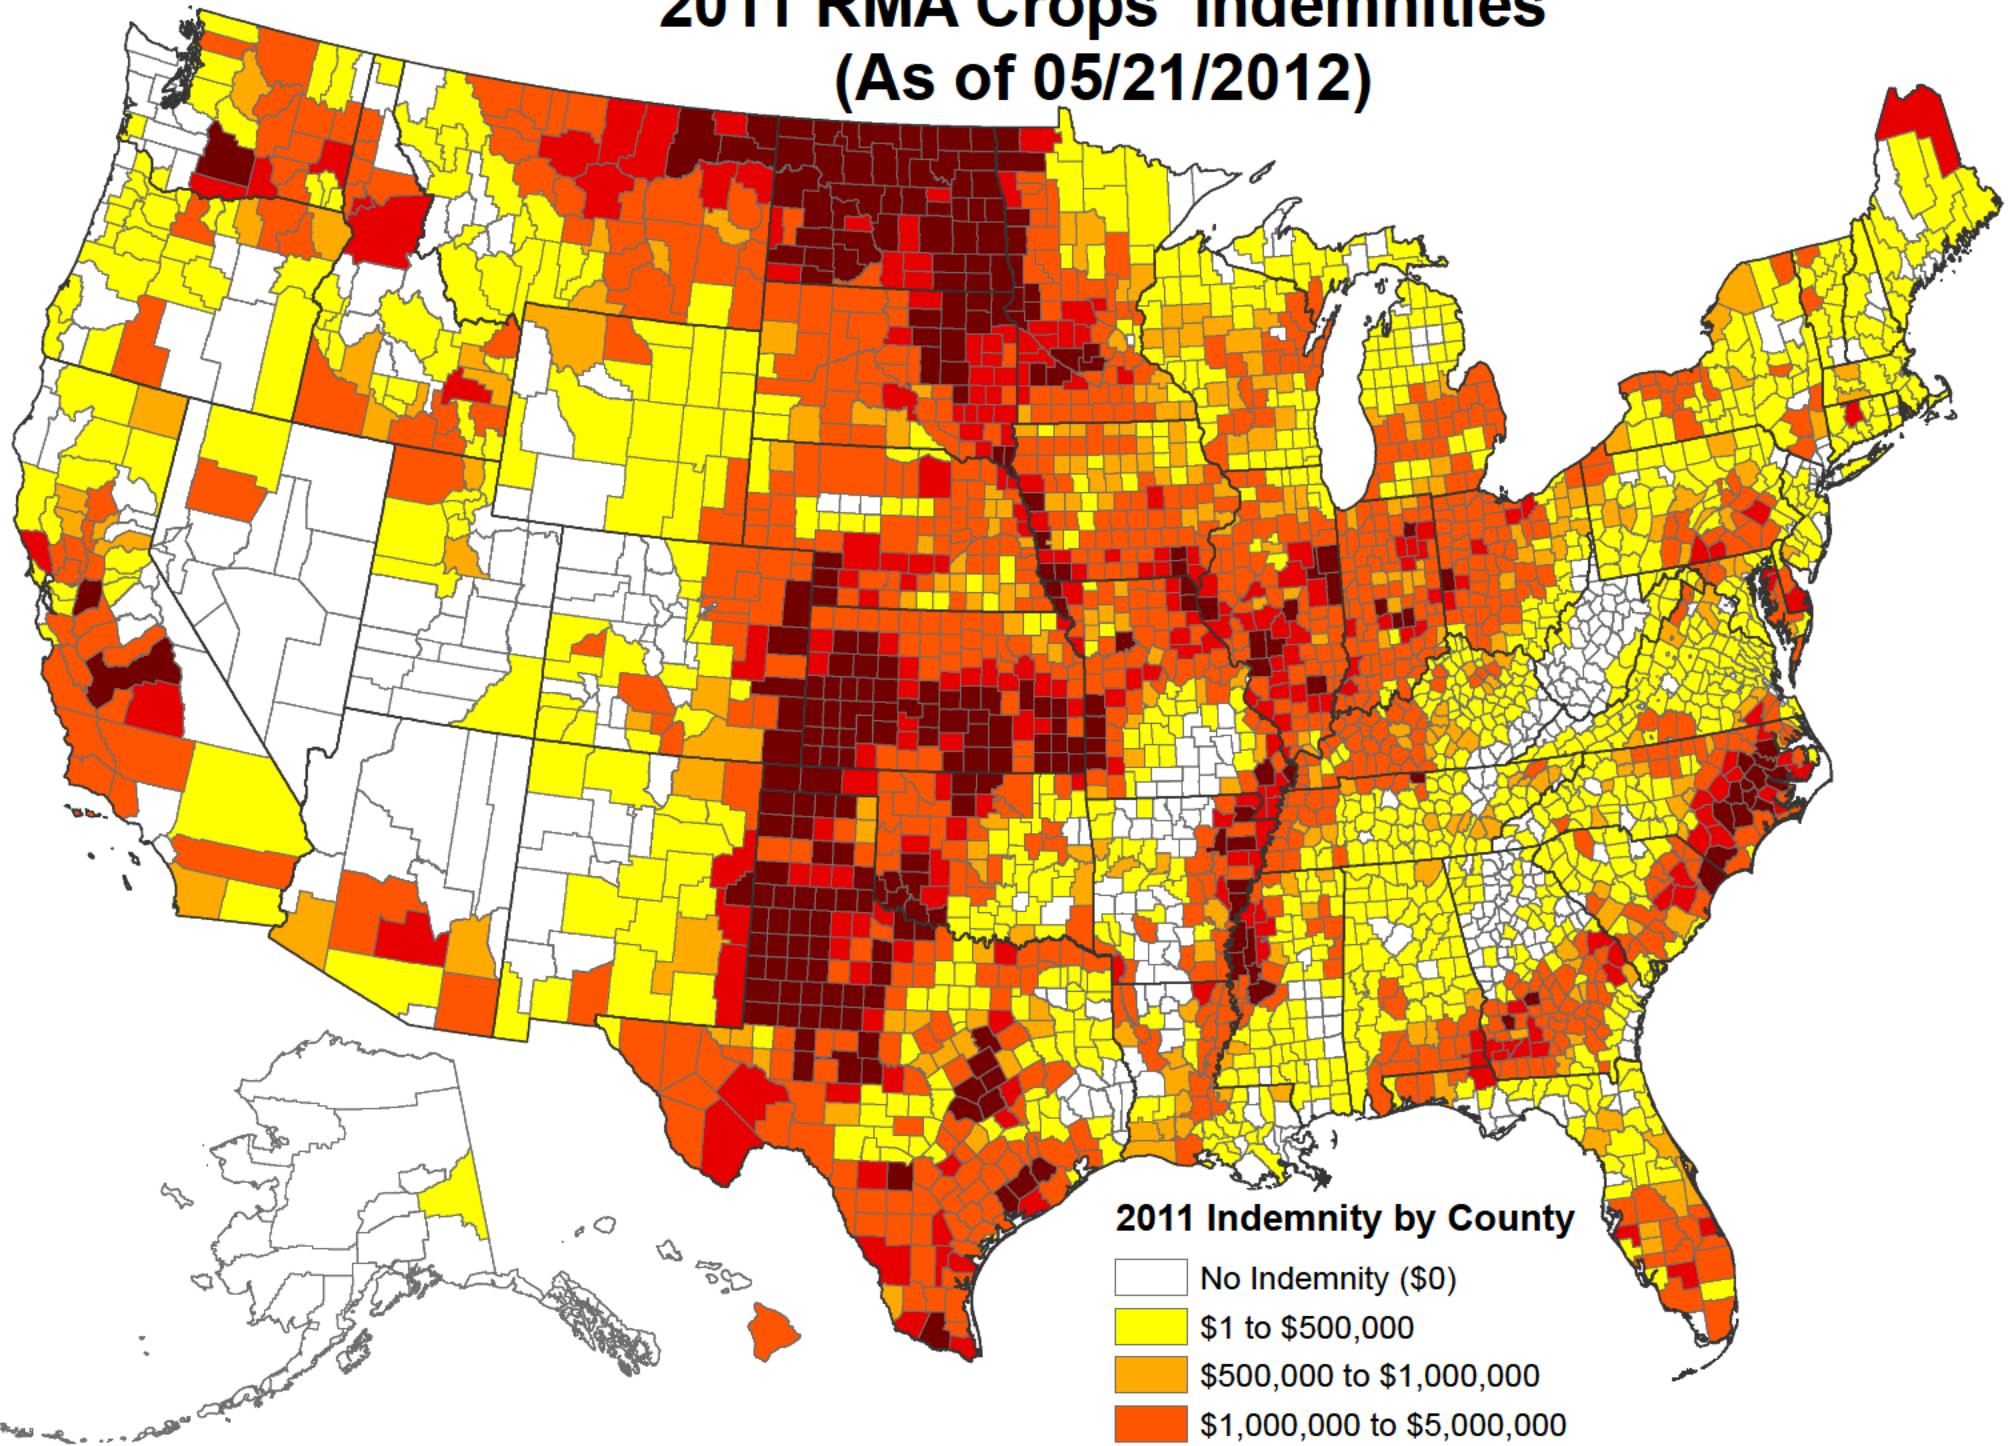

2011 RMA Crops' Indemnities (As of 05/21/2012)

2011 Indemnity by County

- No Indemnity (\$0)
- \$1 to \$500,000
- \$500,000 to \$1,000,000
- \$1,000,000 to \$5,000,000
- \$5,000,000 to \$10,000,000
- over \$10,000,000