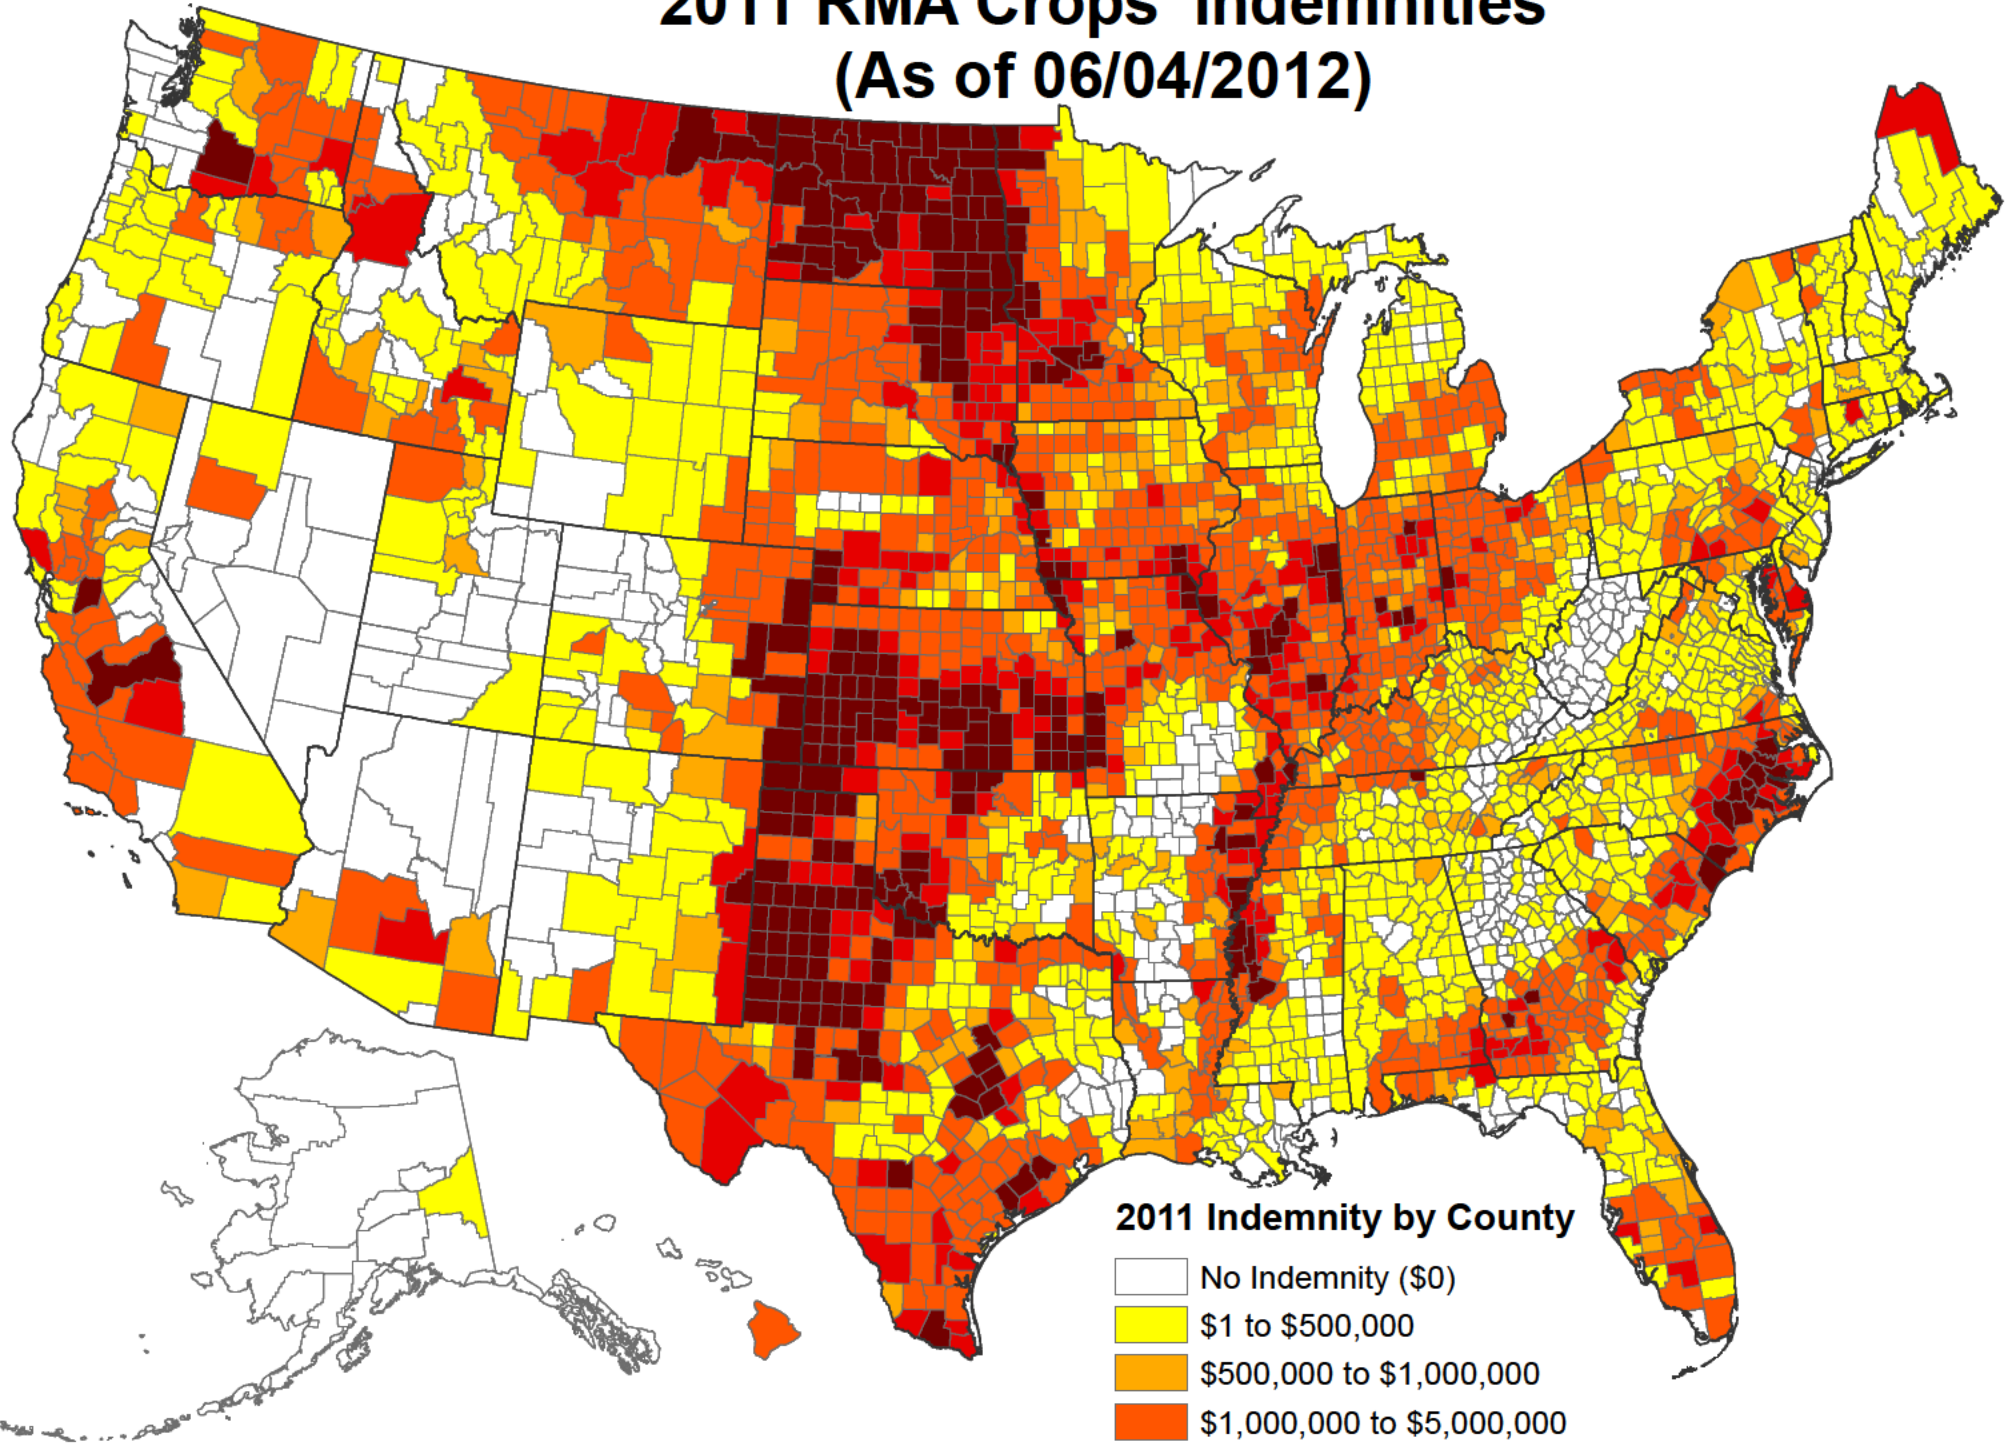

2011 RMA Crops' Indemnities (As of 06/04/2012)

2011 Indemnity by County

- No Indemnity (\$0)
- \$1 to \$500,000
- \$500,000 to \$1,000,000
- \$1,000,000 to \$5,000,000
- \$5,000,000 to \$10,000,000
- over \$10,000,000