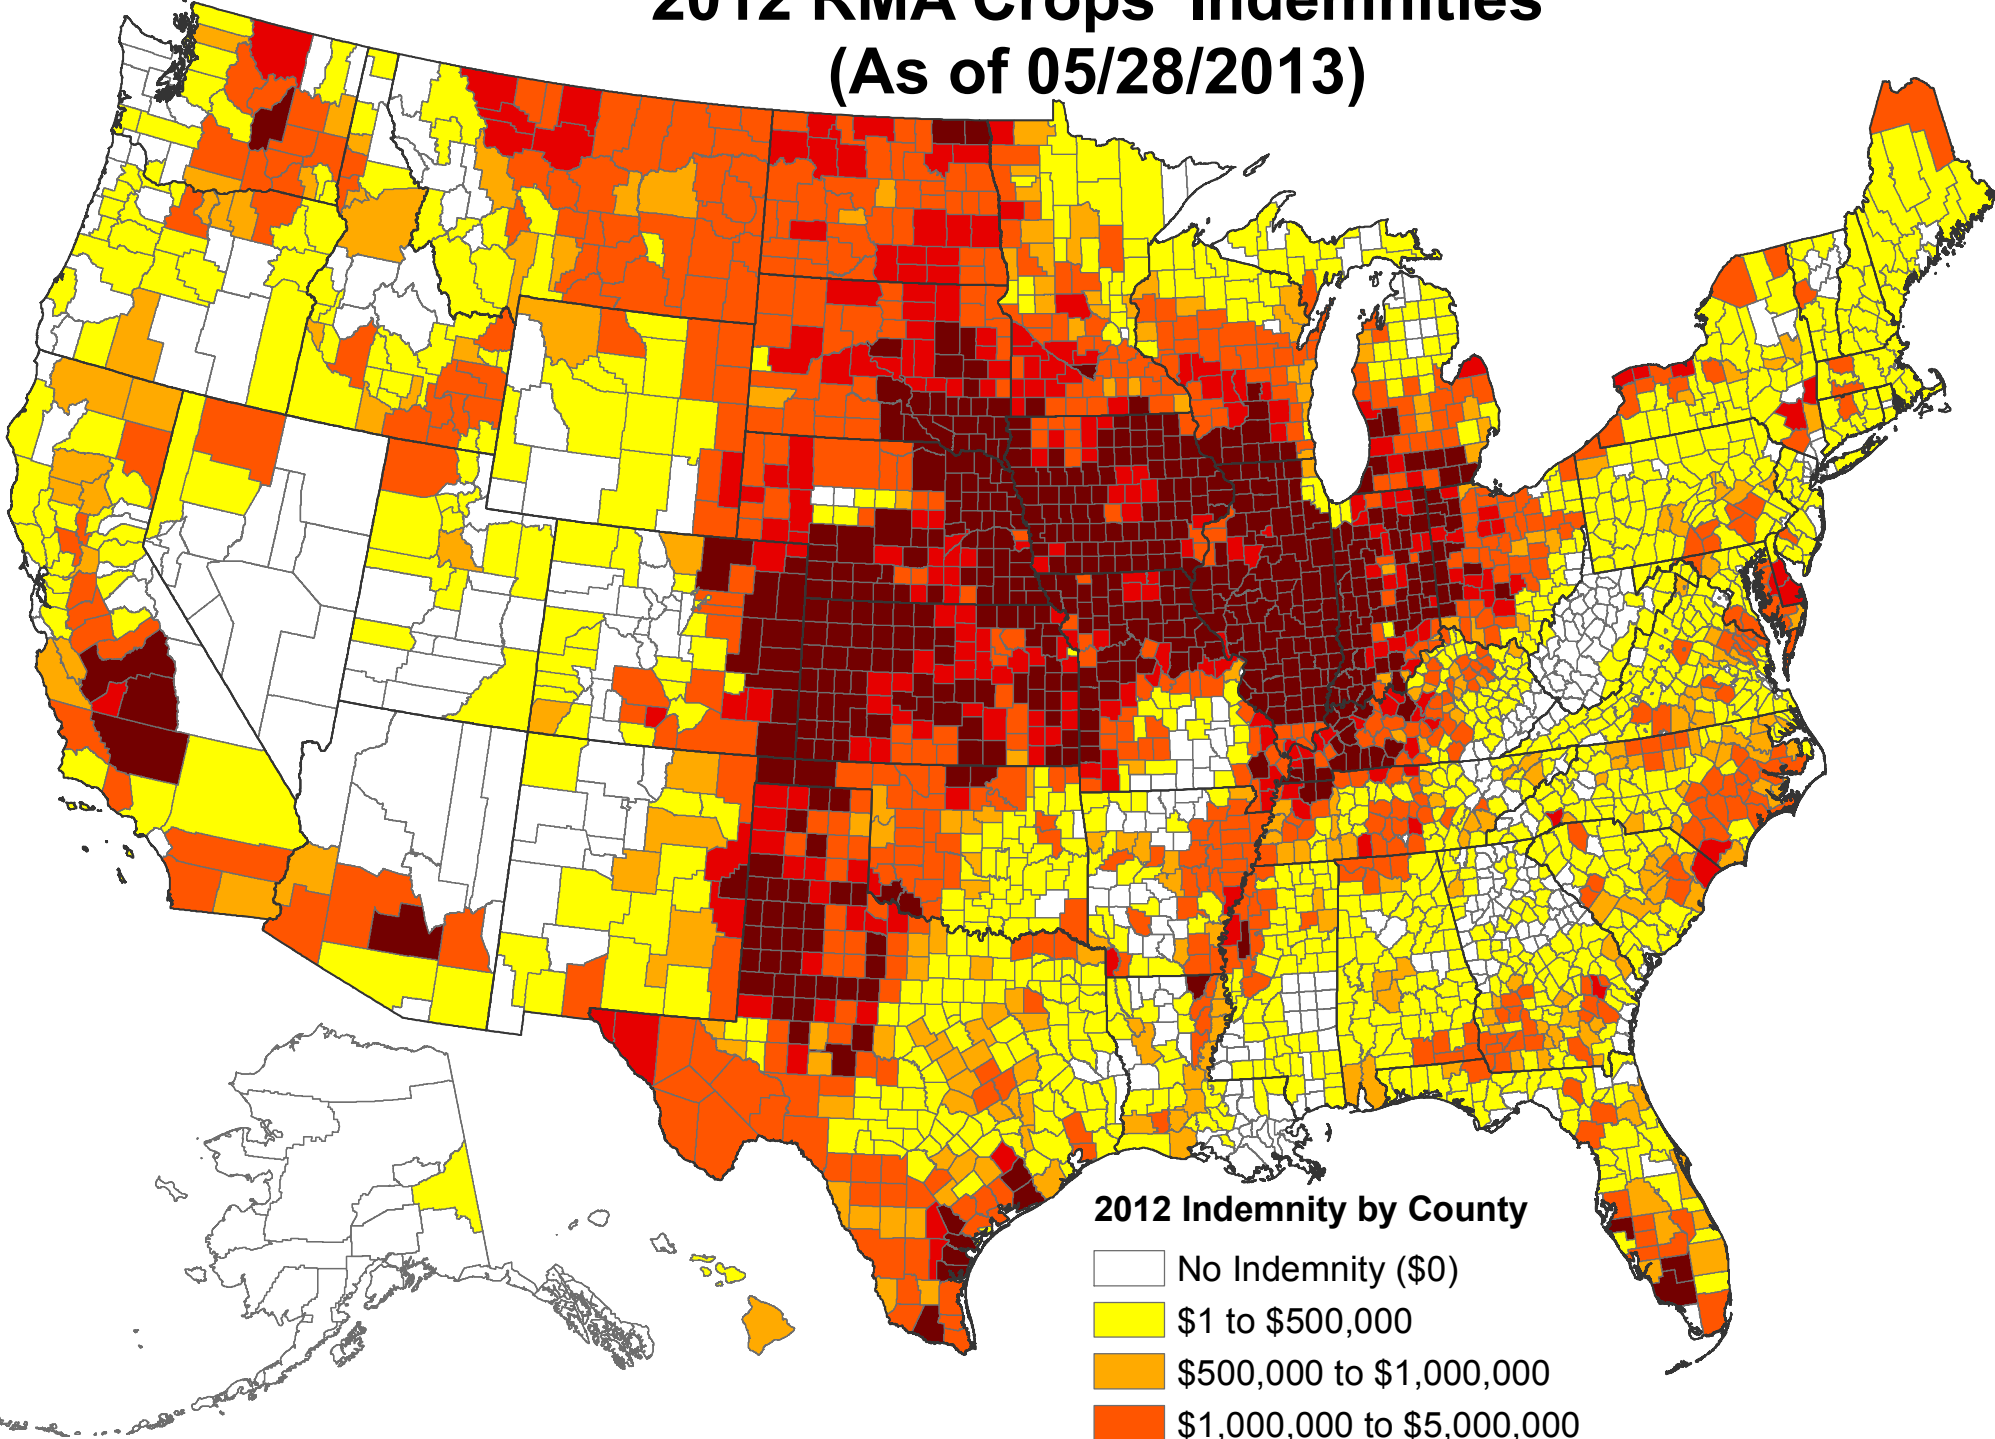

2012 RMA Crops' Indemnities (As of 05/28/2013)

2012 Indemnity by County

- No Indemnity (\$0)
- \$1 to \$500,000
- \$500,000 to \$1,000,000
- \$1,000,000 to \$5,000,000
- \$5,000,000 to \$10,000,000
- over \$10,000,000