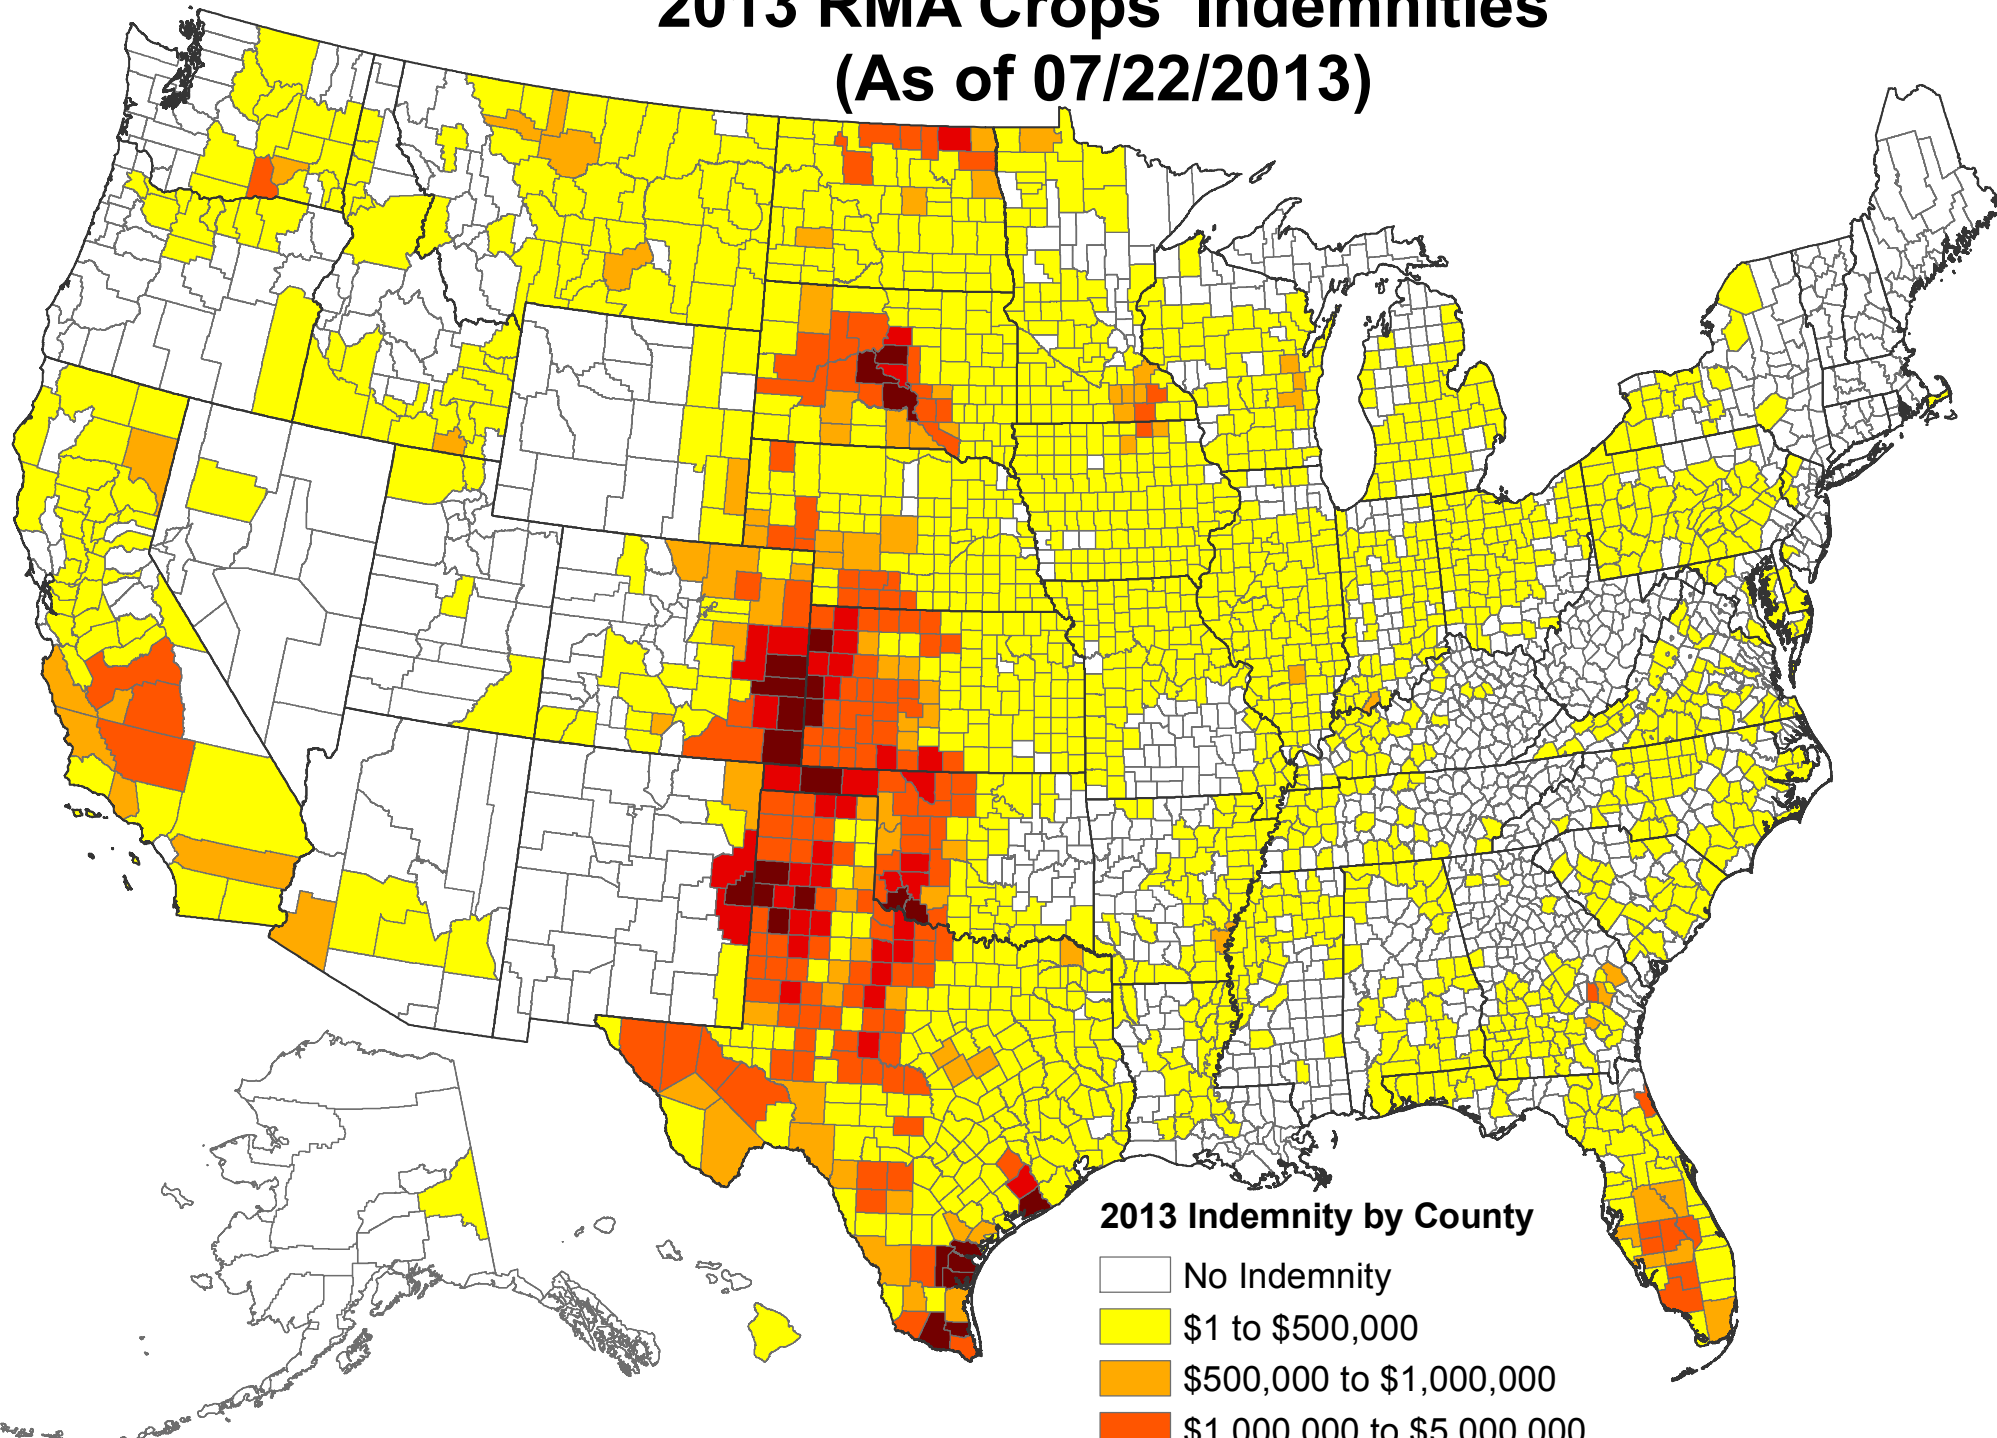

# 2013 RMA Crops' Indemnities (As of 07/22/2013)

## 2013 Indemnity by County

- No Indemnity
- \$1 to \$500,000
- \$500,000 to \$1,000,000
- \$1,000,000 to \$5,000,000
- \$5,000,000 to \$10,000,000
- over \$10,000,000