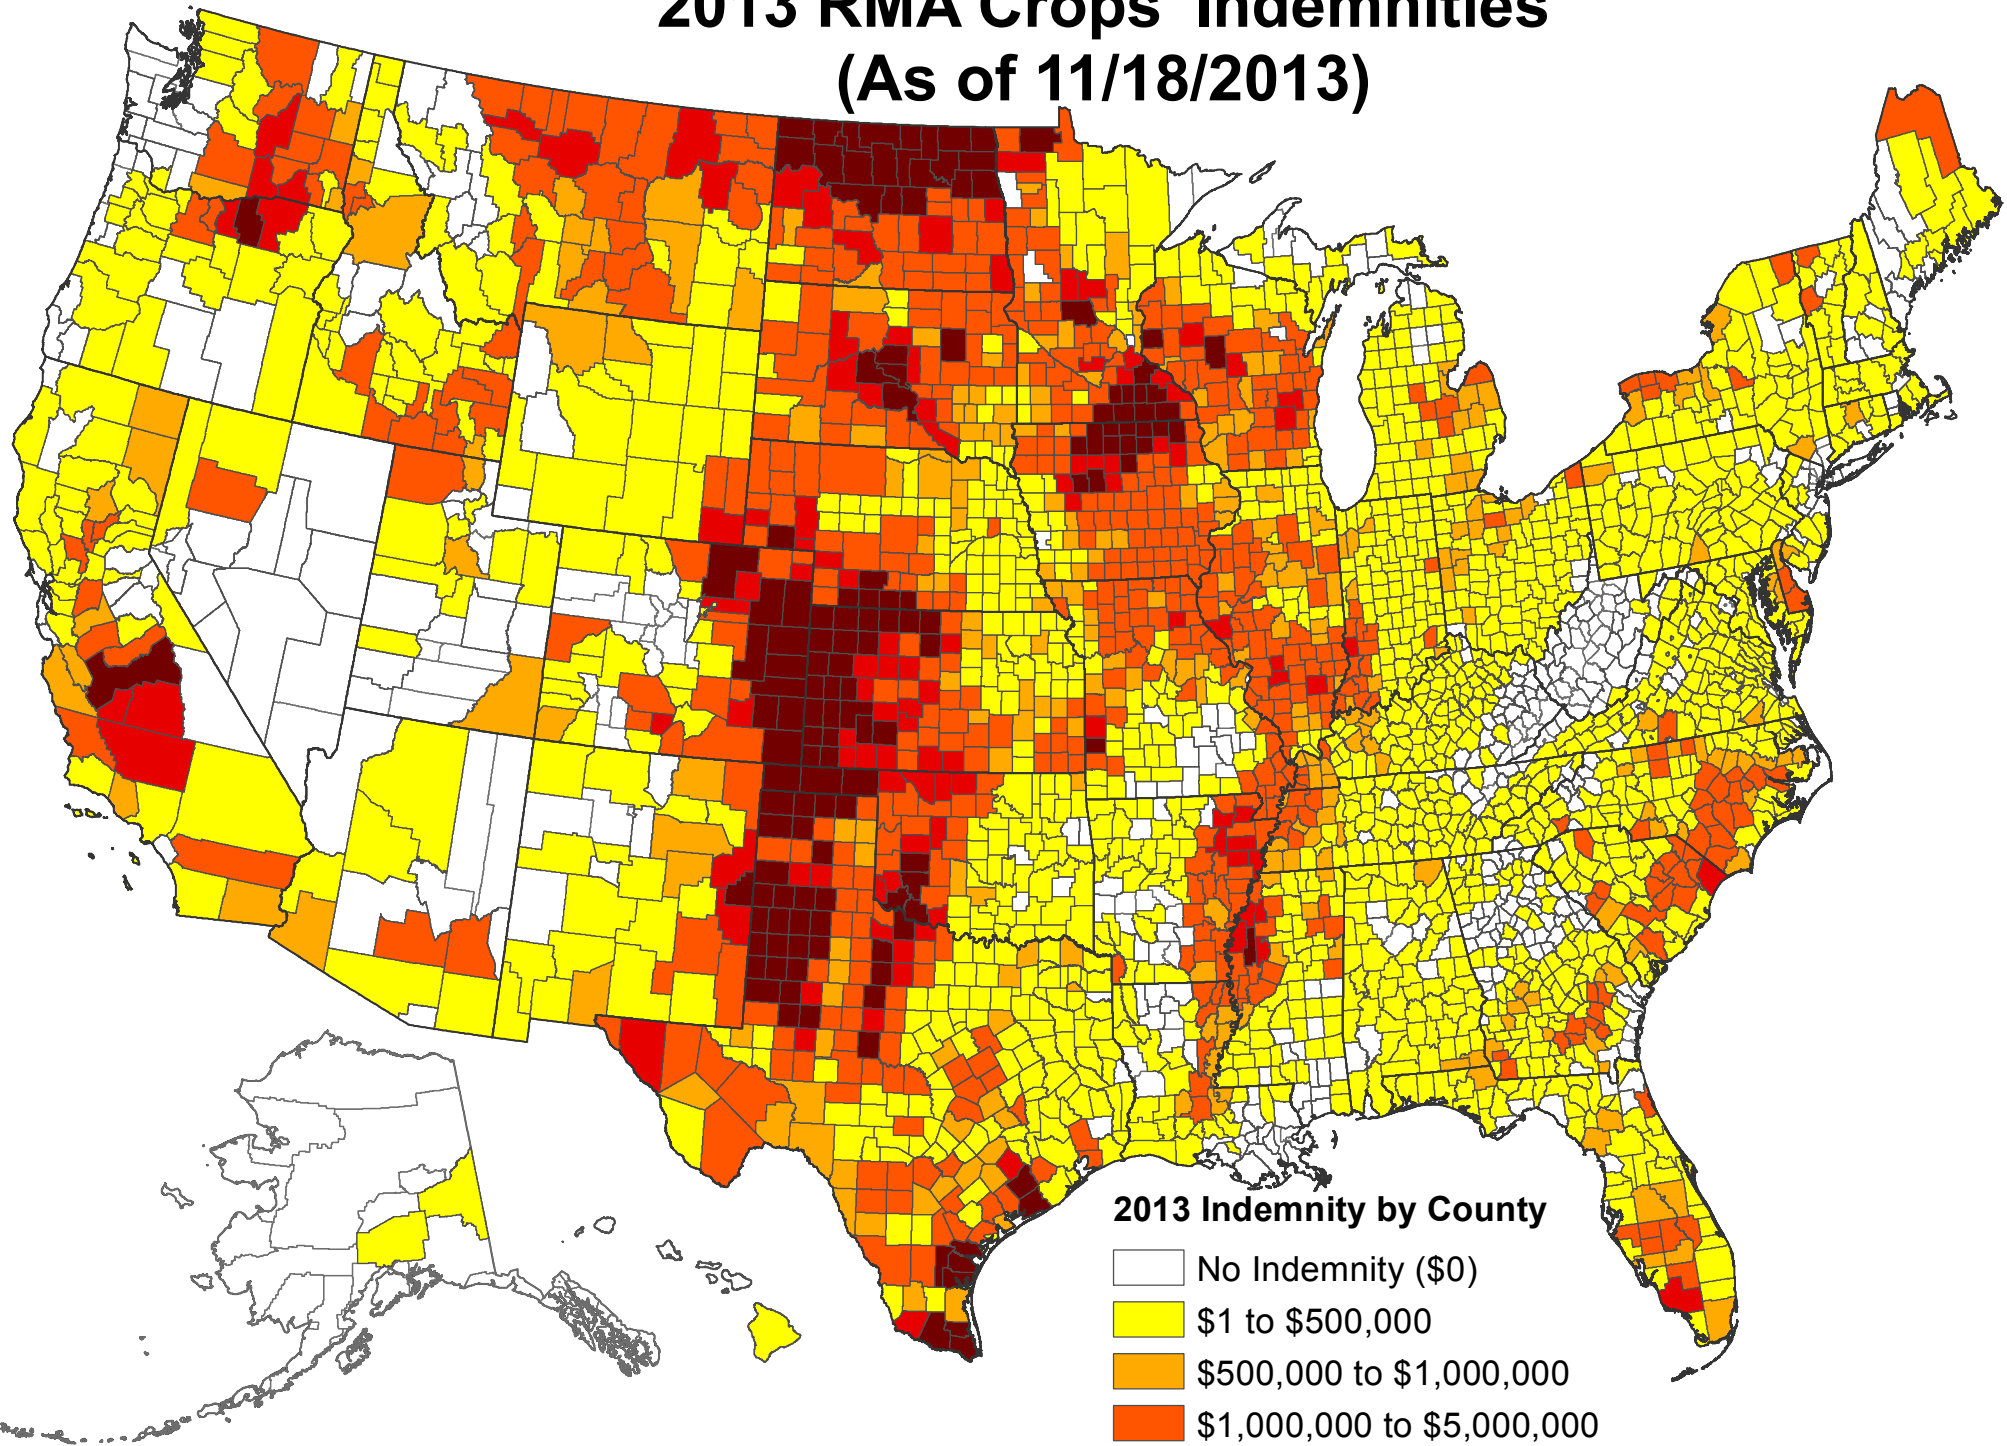

# 2013 RMA Crops' Indemnities (As of 11/18/2013)

## 2013 Indemnity by County

- No Indemnity (\$0)
- \$1 to \$500,000
- \$500,000 to \$1,000,000
- \$1,000,000 to \$5,000,000
- \$5,000,000 to \$10,000,000
- over \$10,000,000