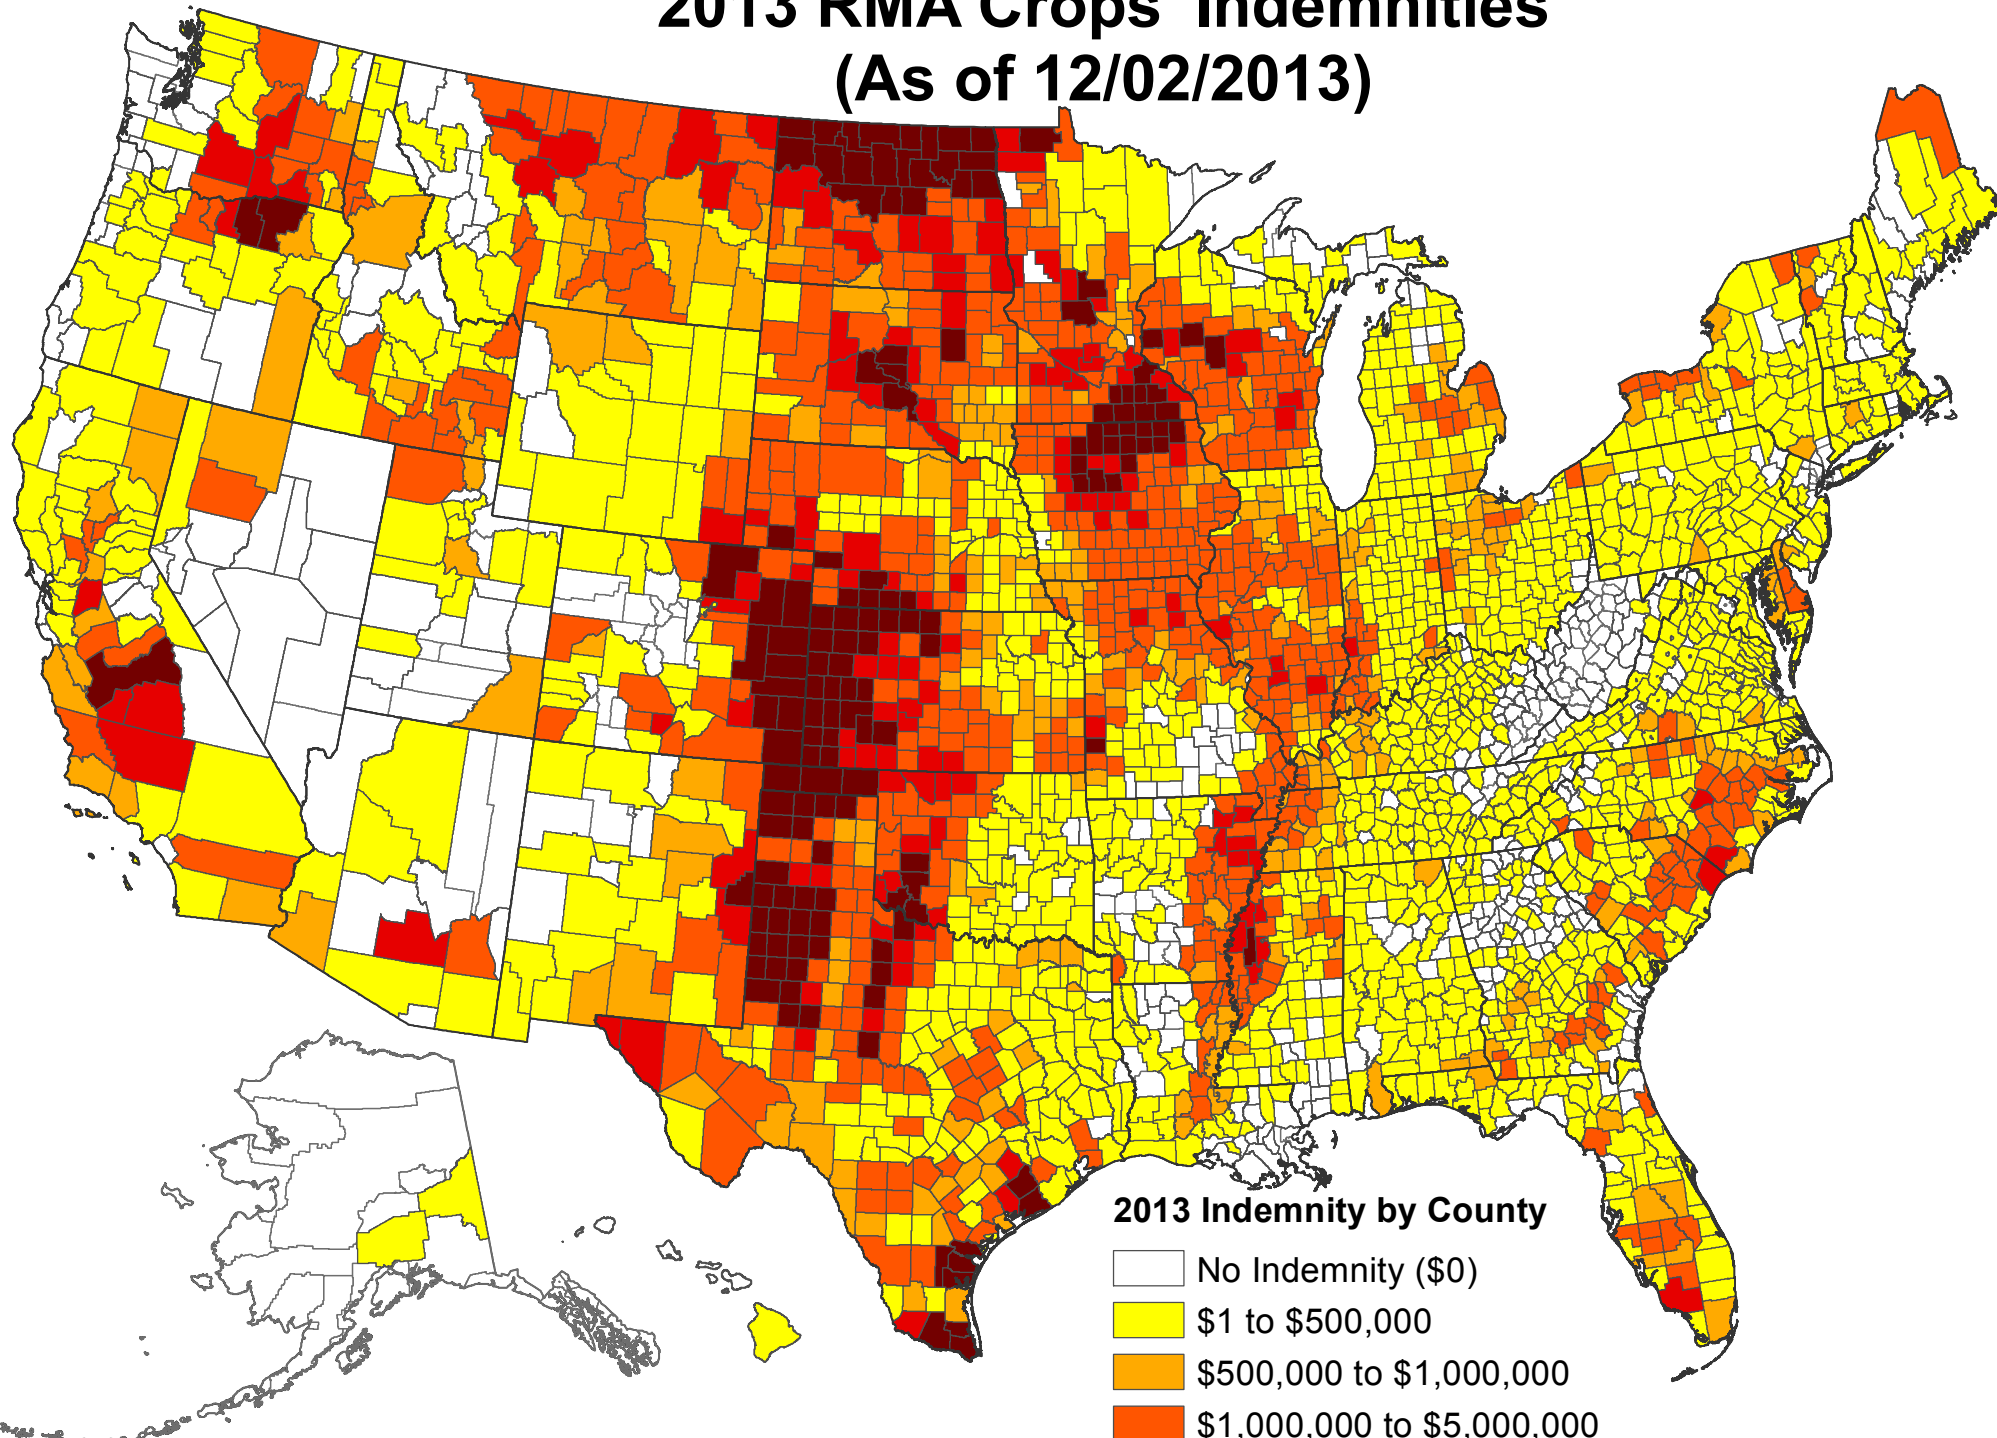

2013 RMA Crops' Indemnities (As of 12/02/2013)

2013 Indemnity by County

-  No Indemnity (\$0)
-  \$1 to \$500,000
-  \$500,000 to \$1,000,000
-  \$1,000,000 to \$5,000,000
-  \$5,000,000 to \$10,000,000
-  over \$10,000,000