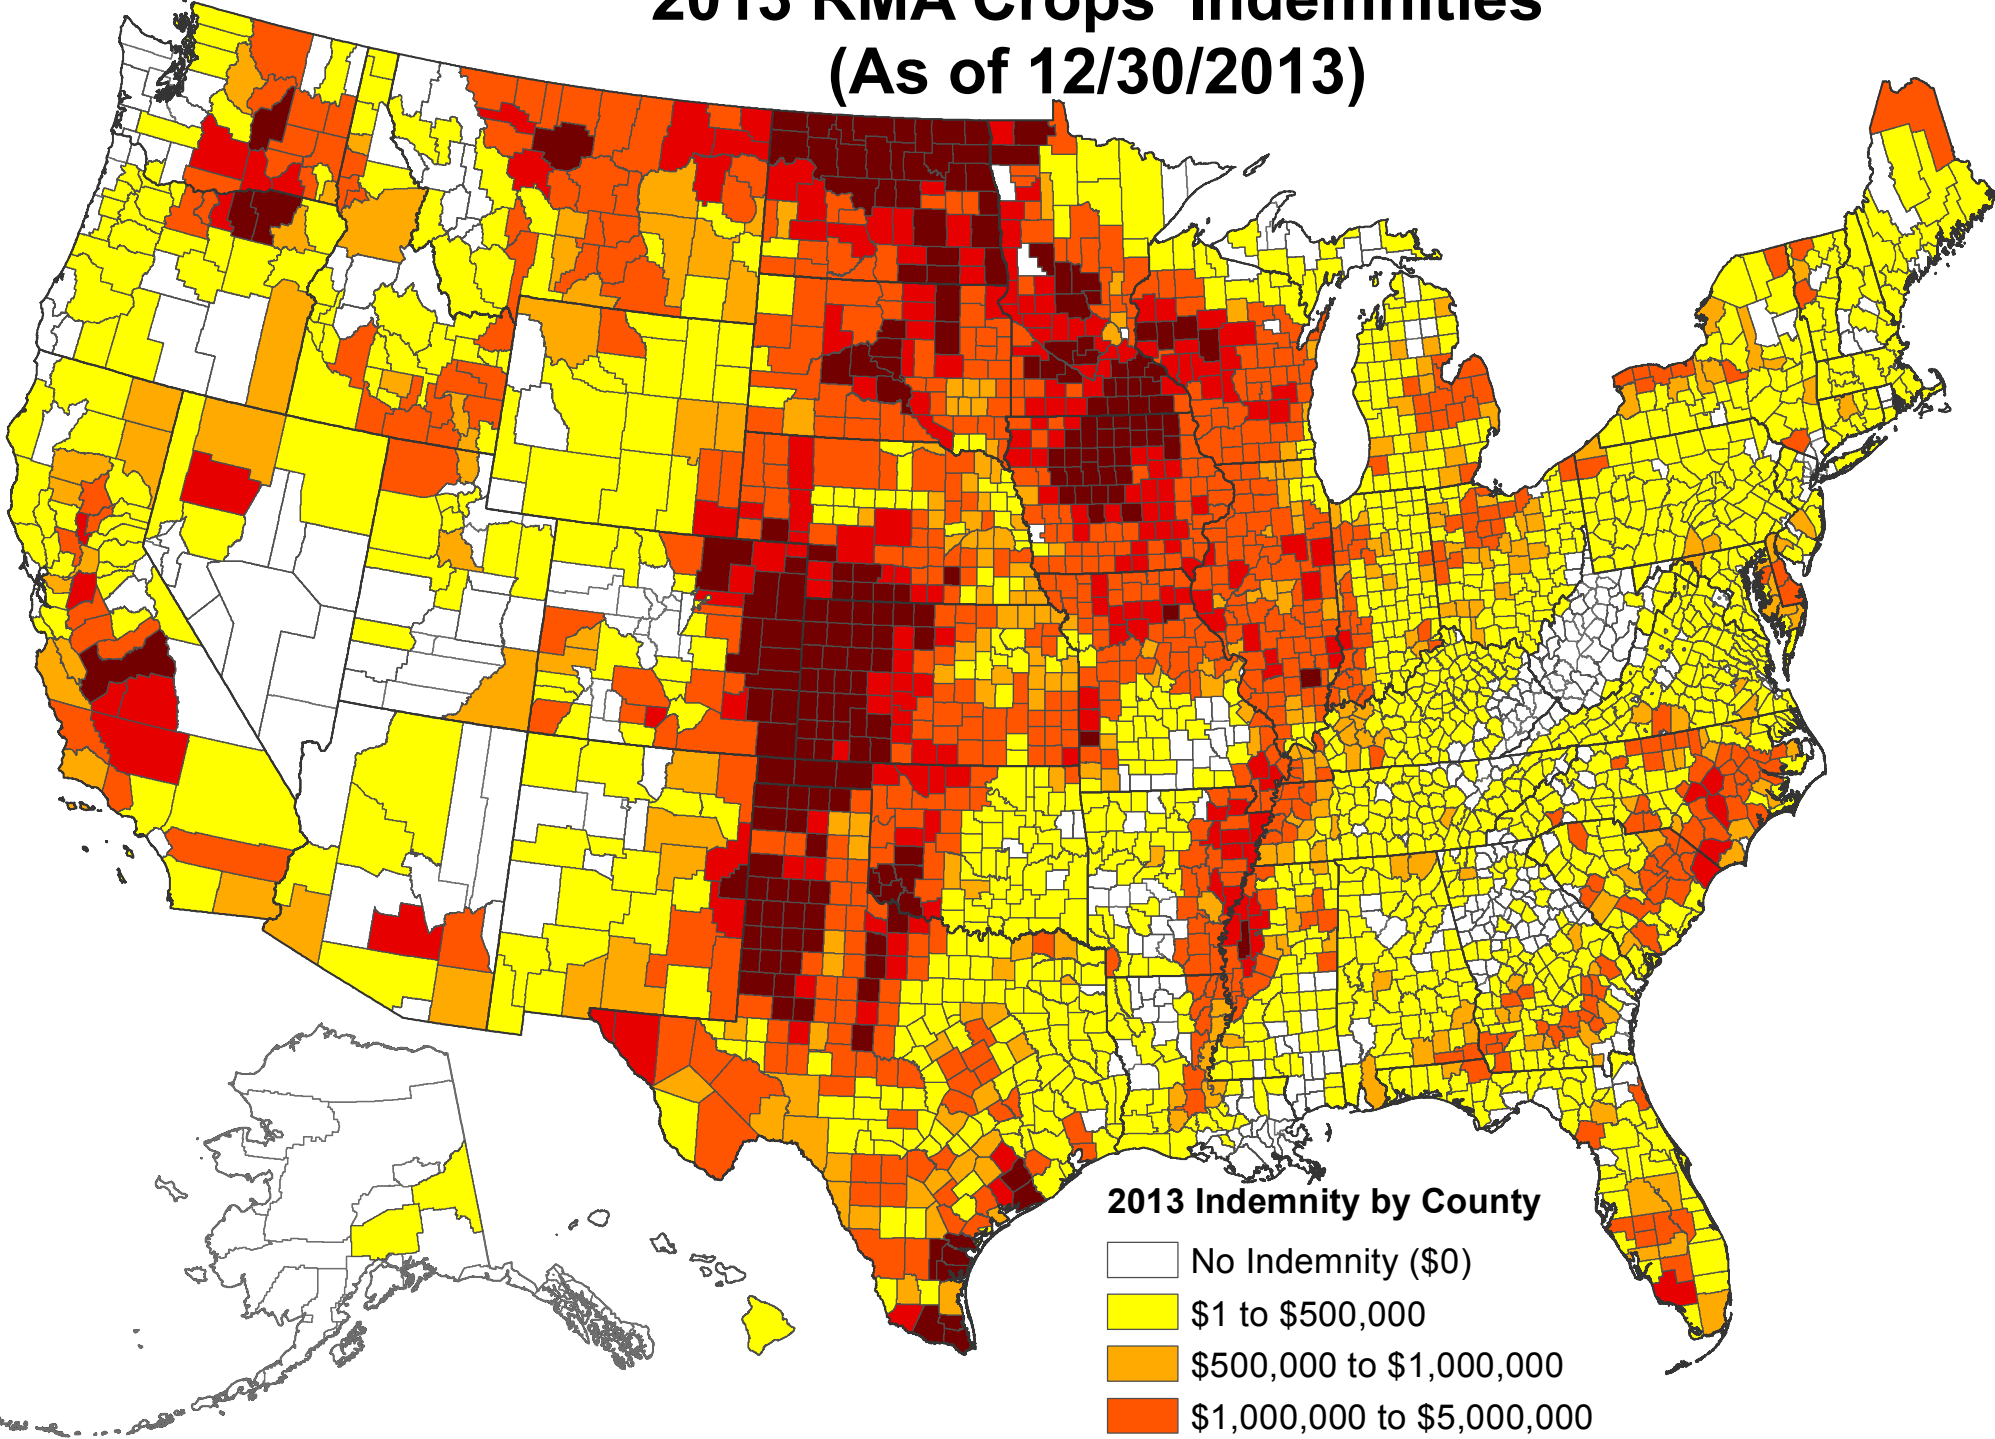

# 2013 RMA Crops' Indemnities (As of 12/30/2013)

**2013 Indemnity by County**

- No Indemnity (\$0)
- \$1 to \$500,000
- \$500,000 to \$1,000,000
- \$1,000,000 to \$5,000,000
- \$5,000,000 to \$10,000,000
- over \$10,000,000