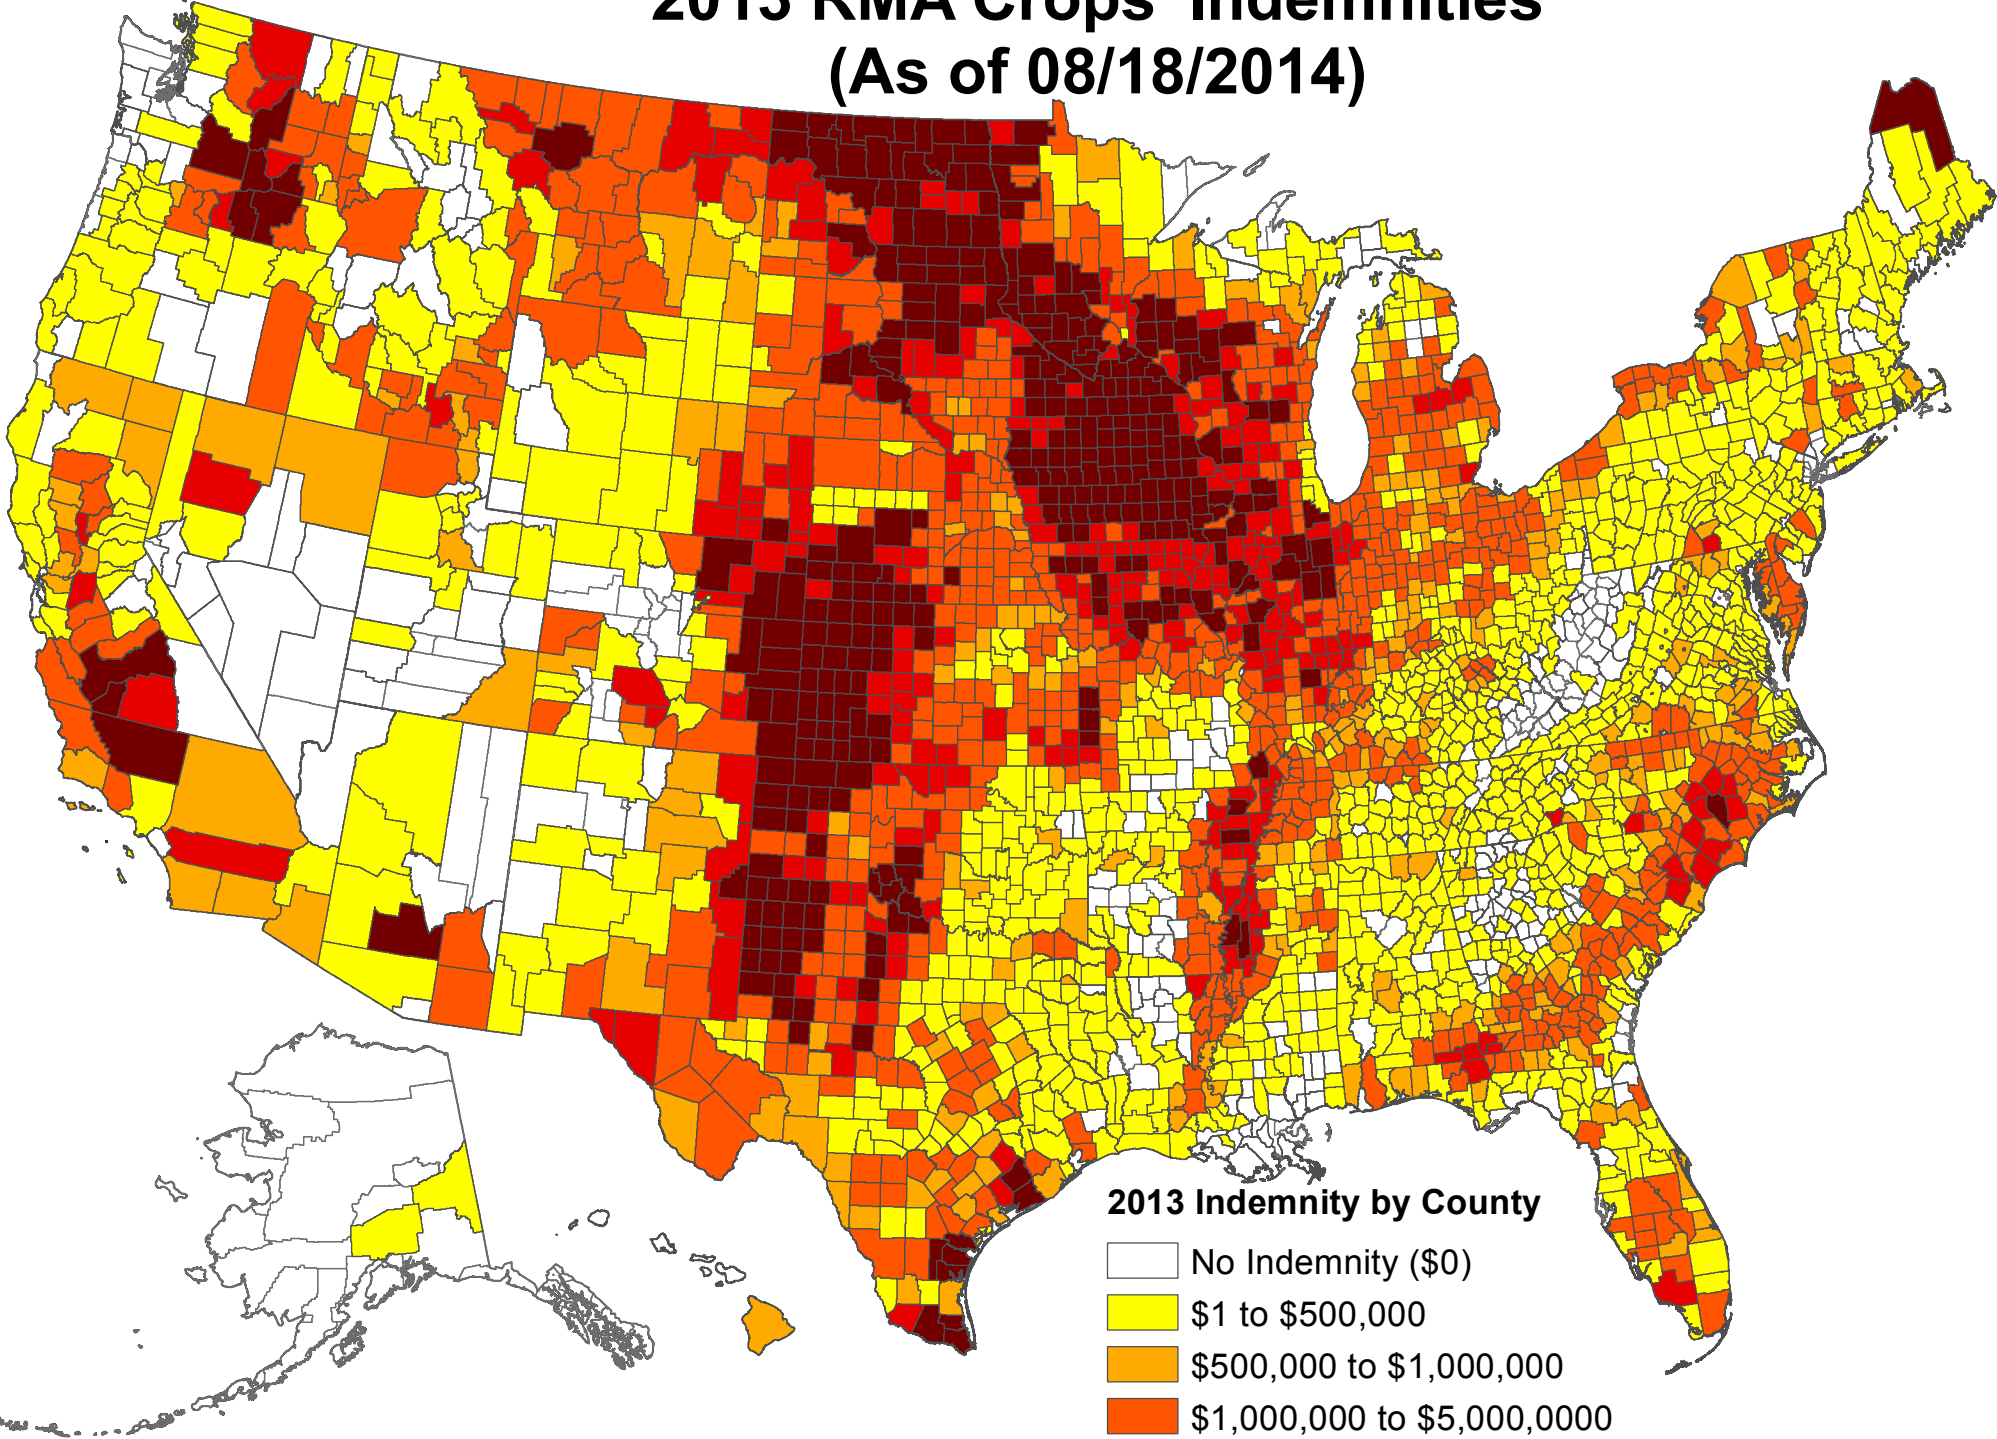

# 2013 RMA Crops' Indemnities (As of 08/18/2014)

### 2013 Indemnity by County

- No Indemnity (\$0)
- \$1 to \$500,000
- \$500,000 to \$1,000,000
- \$1,000,000 to \$5,000,000
- \$5,000,000 to \$10,000,000
- over \$10,000,000