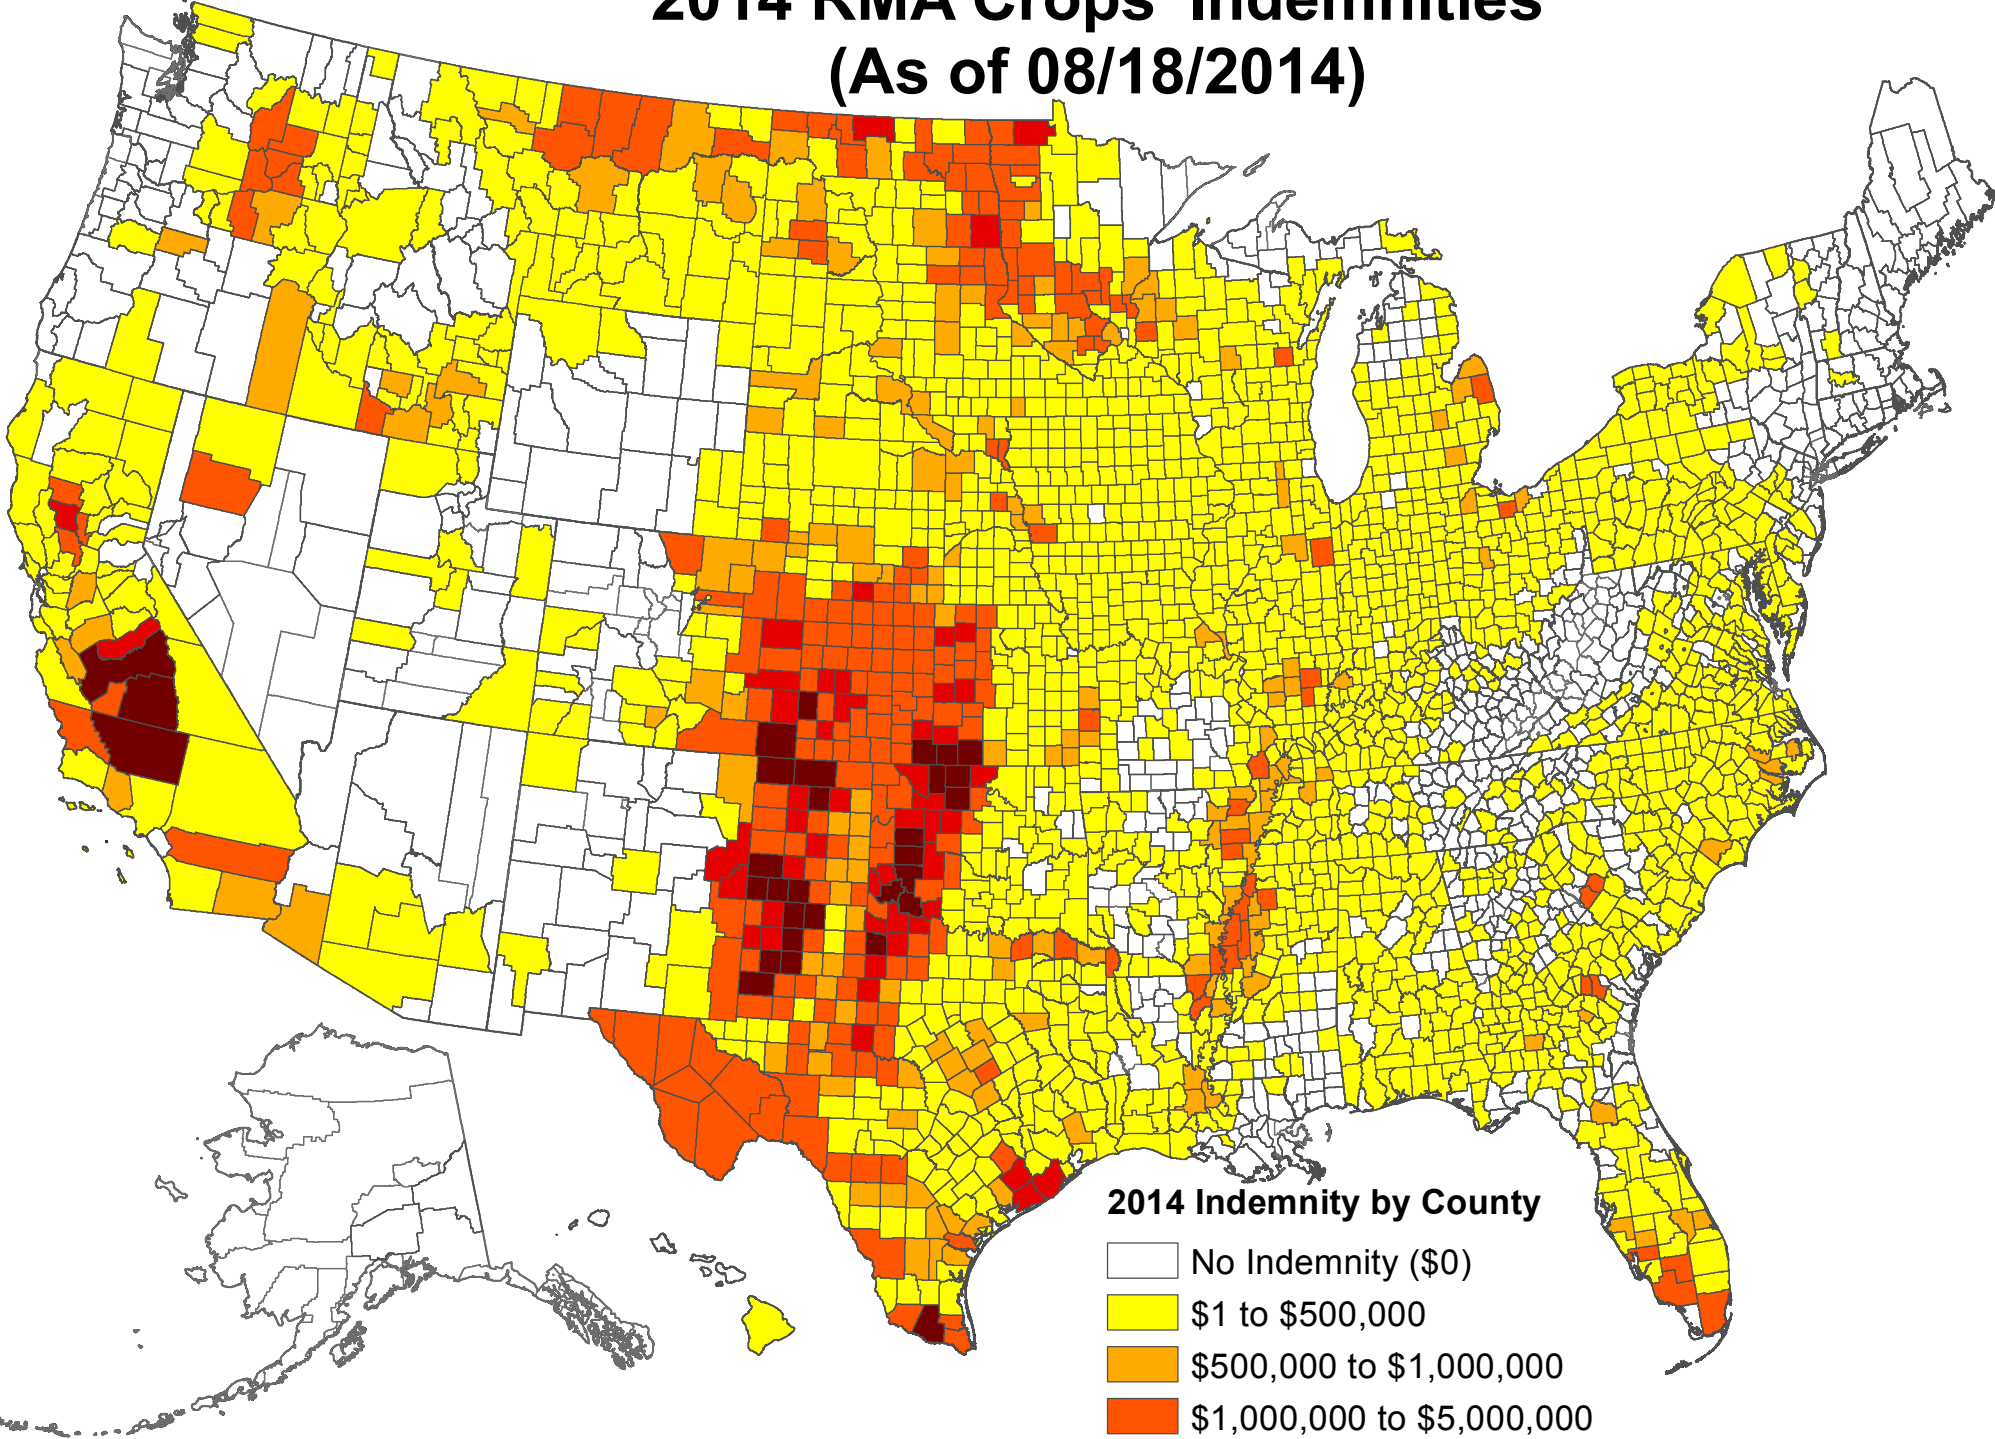

# 2014 RMA Crops' Indemnities (As of 08/18/2014)

### 2014 Indemnity by County

- No Indemnity (\$0)
- \$1 to \$500,000
- \$500,000 to \$1,000,000
- \$1,000,000 to \$5,000,000
- \$5,000,000 to \$10,000,000
- over \$10,000,000