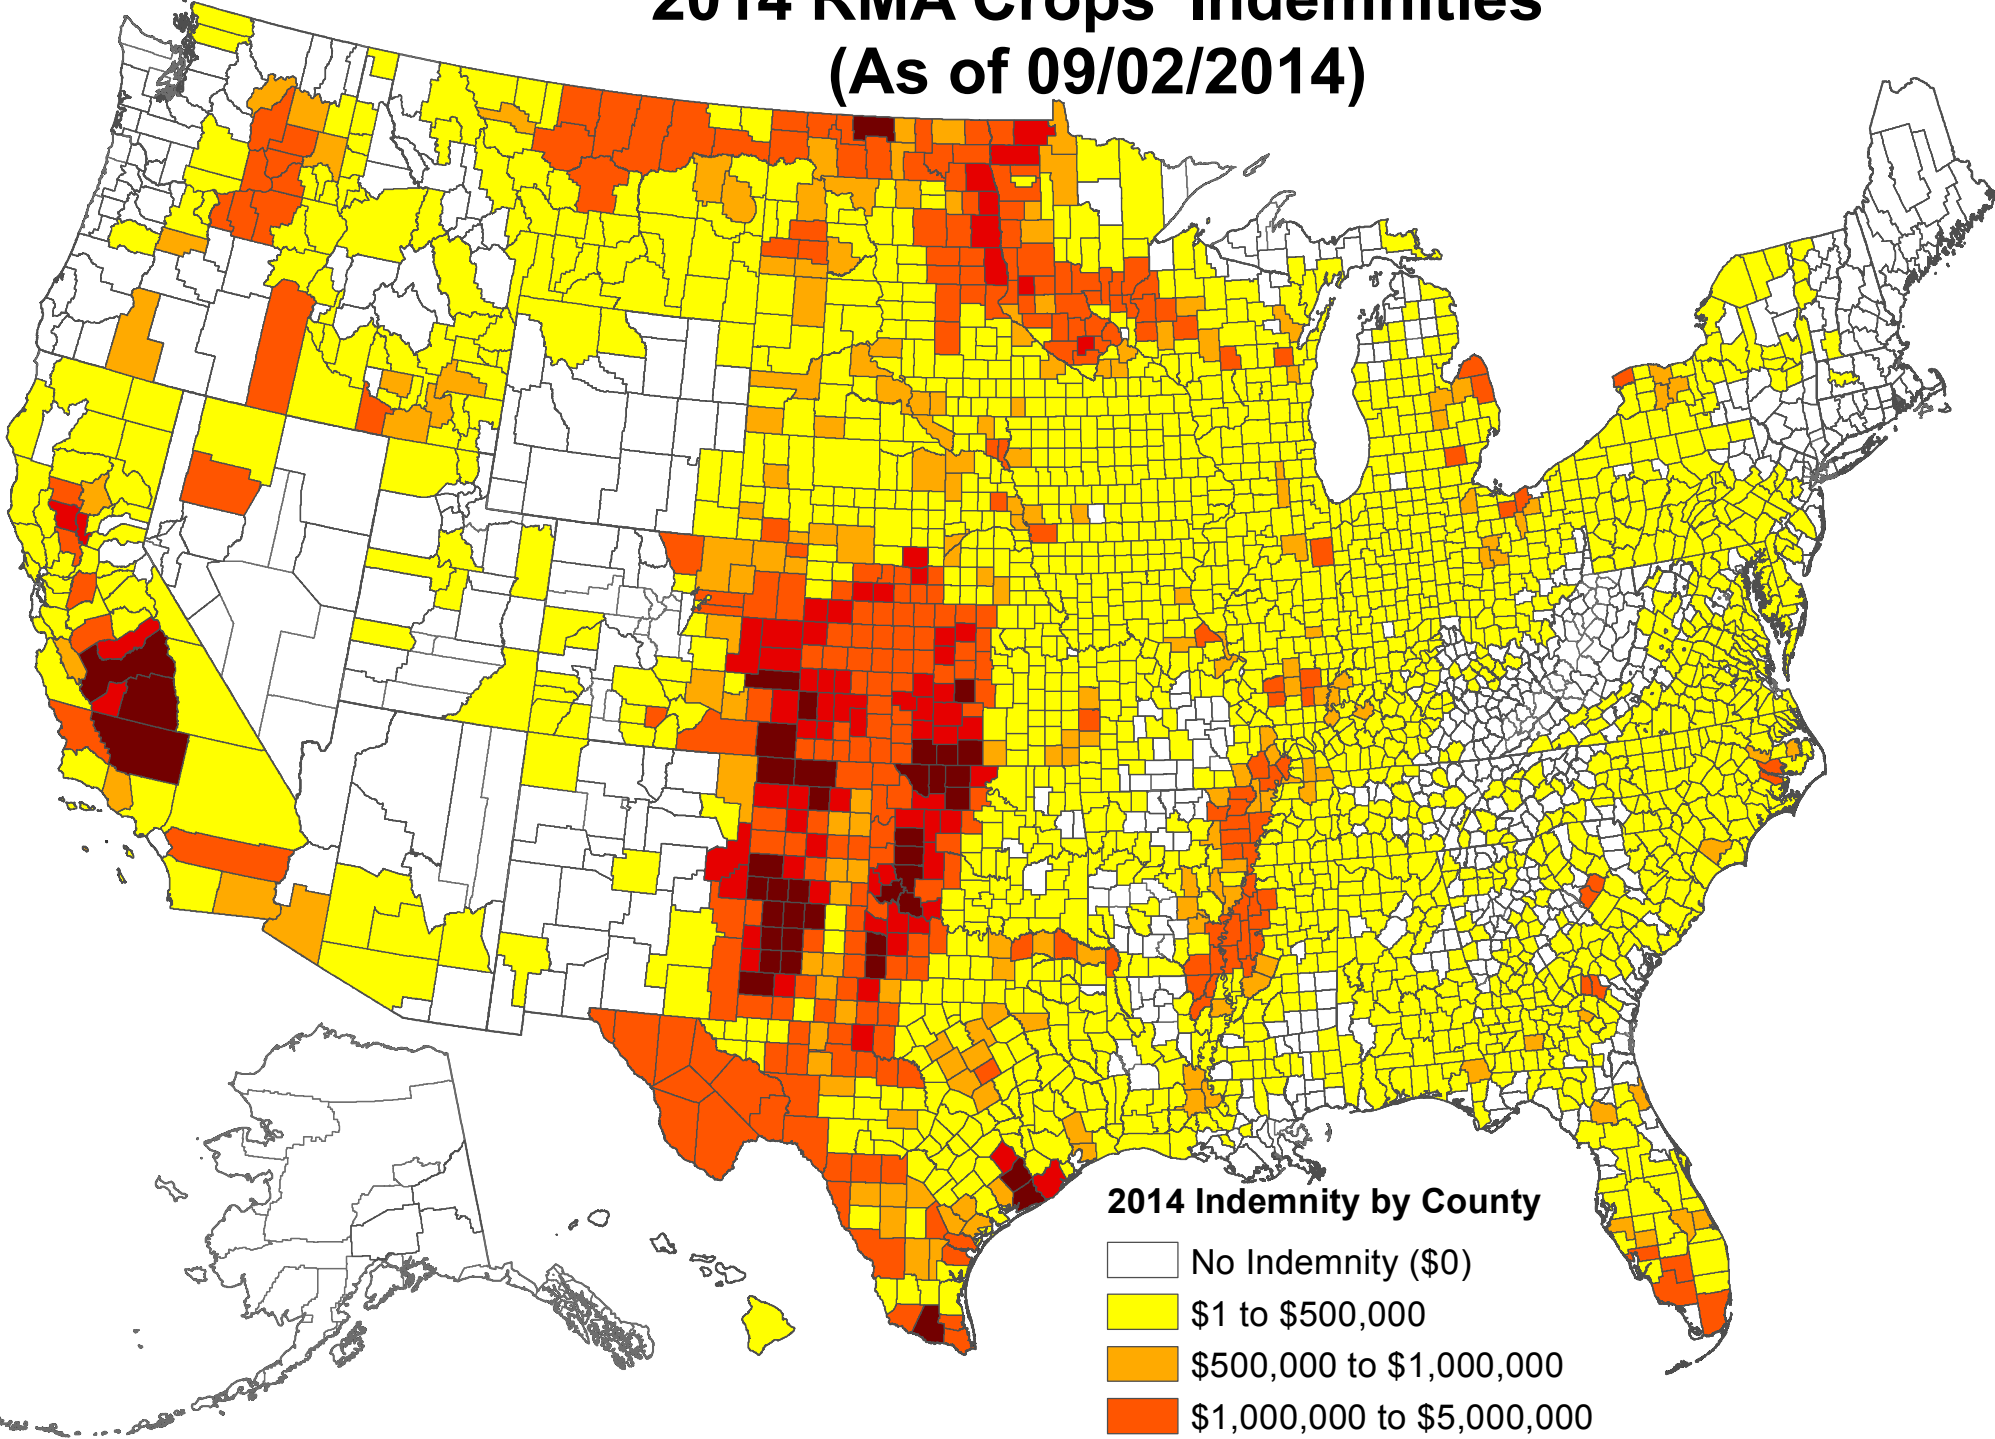

2014 RMA Crops' Indemnities (As of 09/02/2014)

2014 Indemnity by County

- No Indemnity (\$0)
- \$1 to \$500,000
- \$500,000 to \$1,000,000
- \$1,000,000 to \$5,000,000
- \$5,000,000 to \$10,000,000
- over \$10,000,000