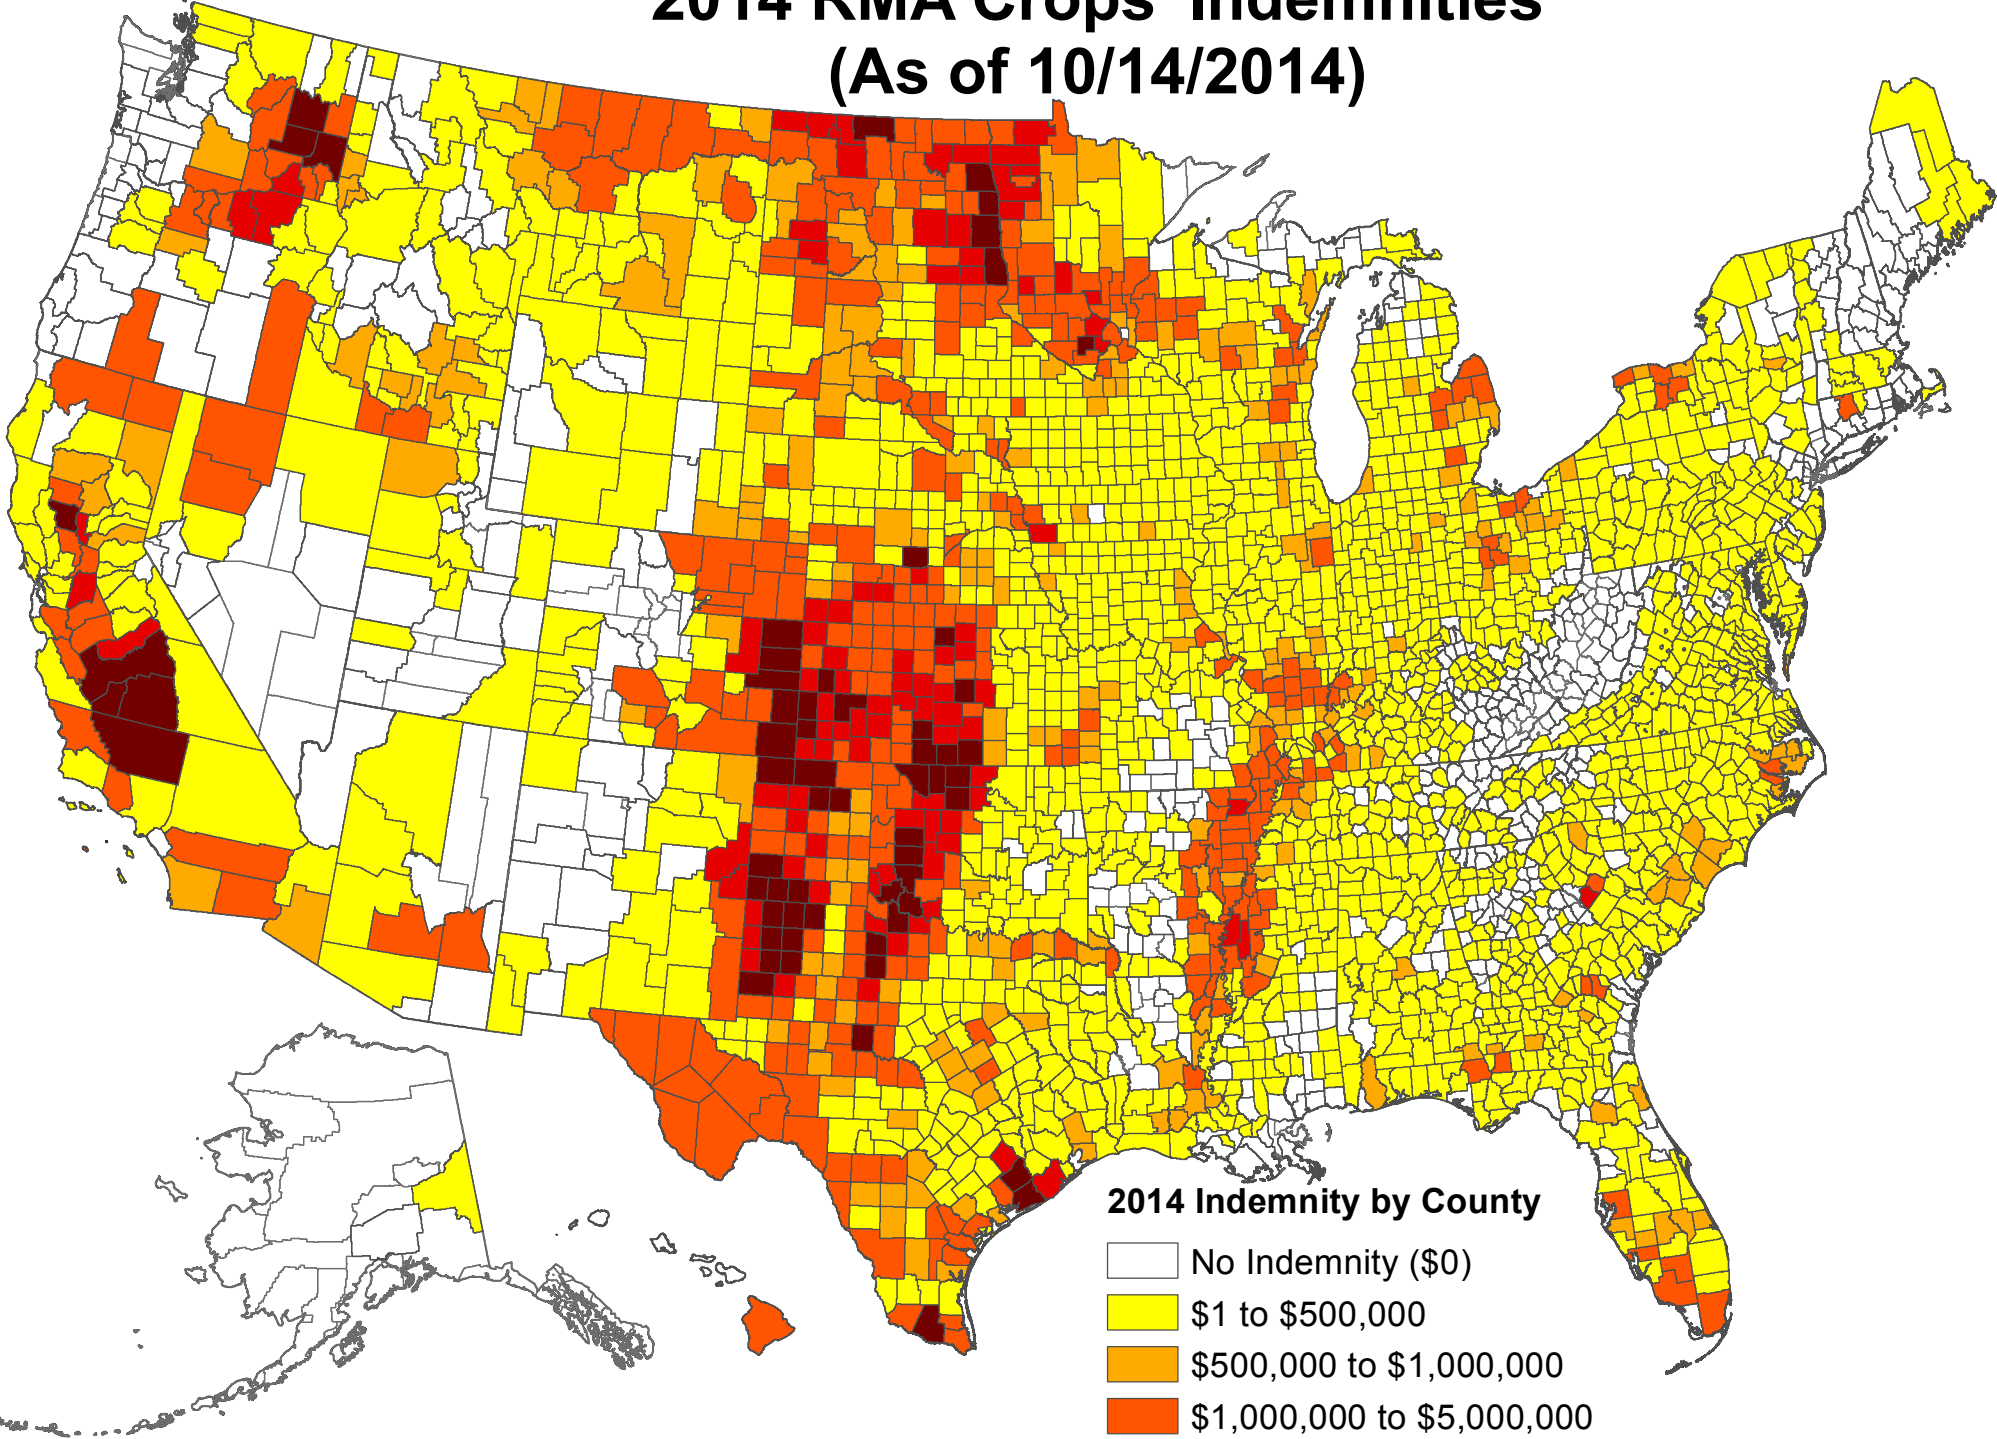

2014 RMA Crops' Indemnities (As of 10/14/2014)

2014 Indemnity by County

- No Indemnity (\$0)
- \$1 to \$500,000
- \$500,000 to \$1,000,000
- \$1,000,000 to \$5,000,000
- \$5,000,000 to \$10,000,000
- over \$10,000,000