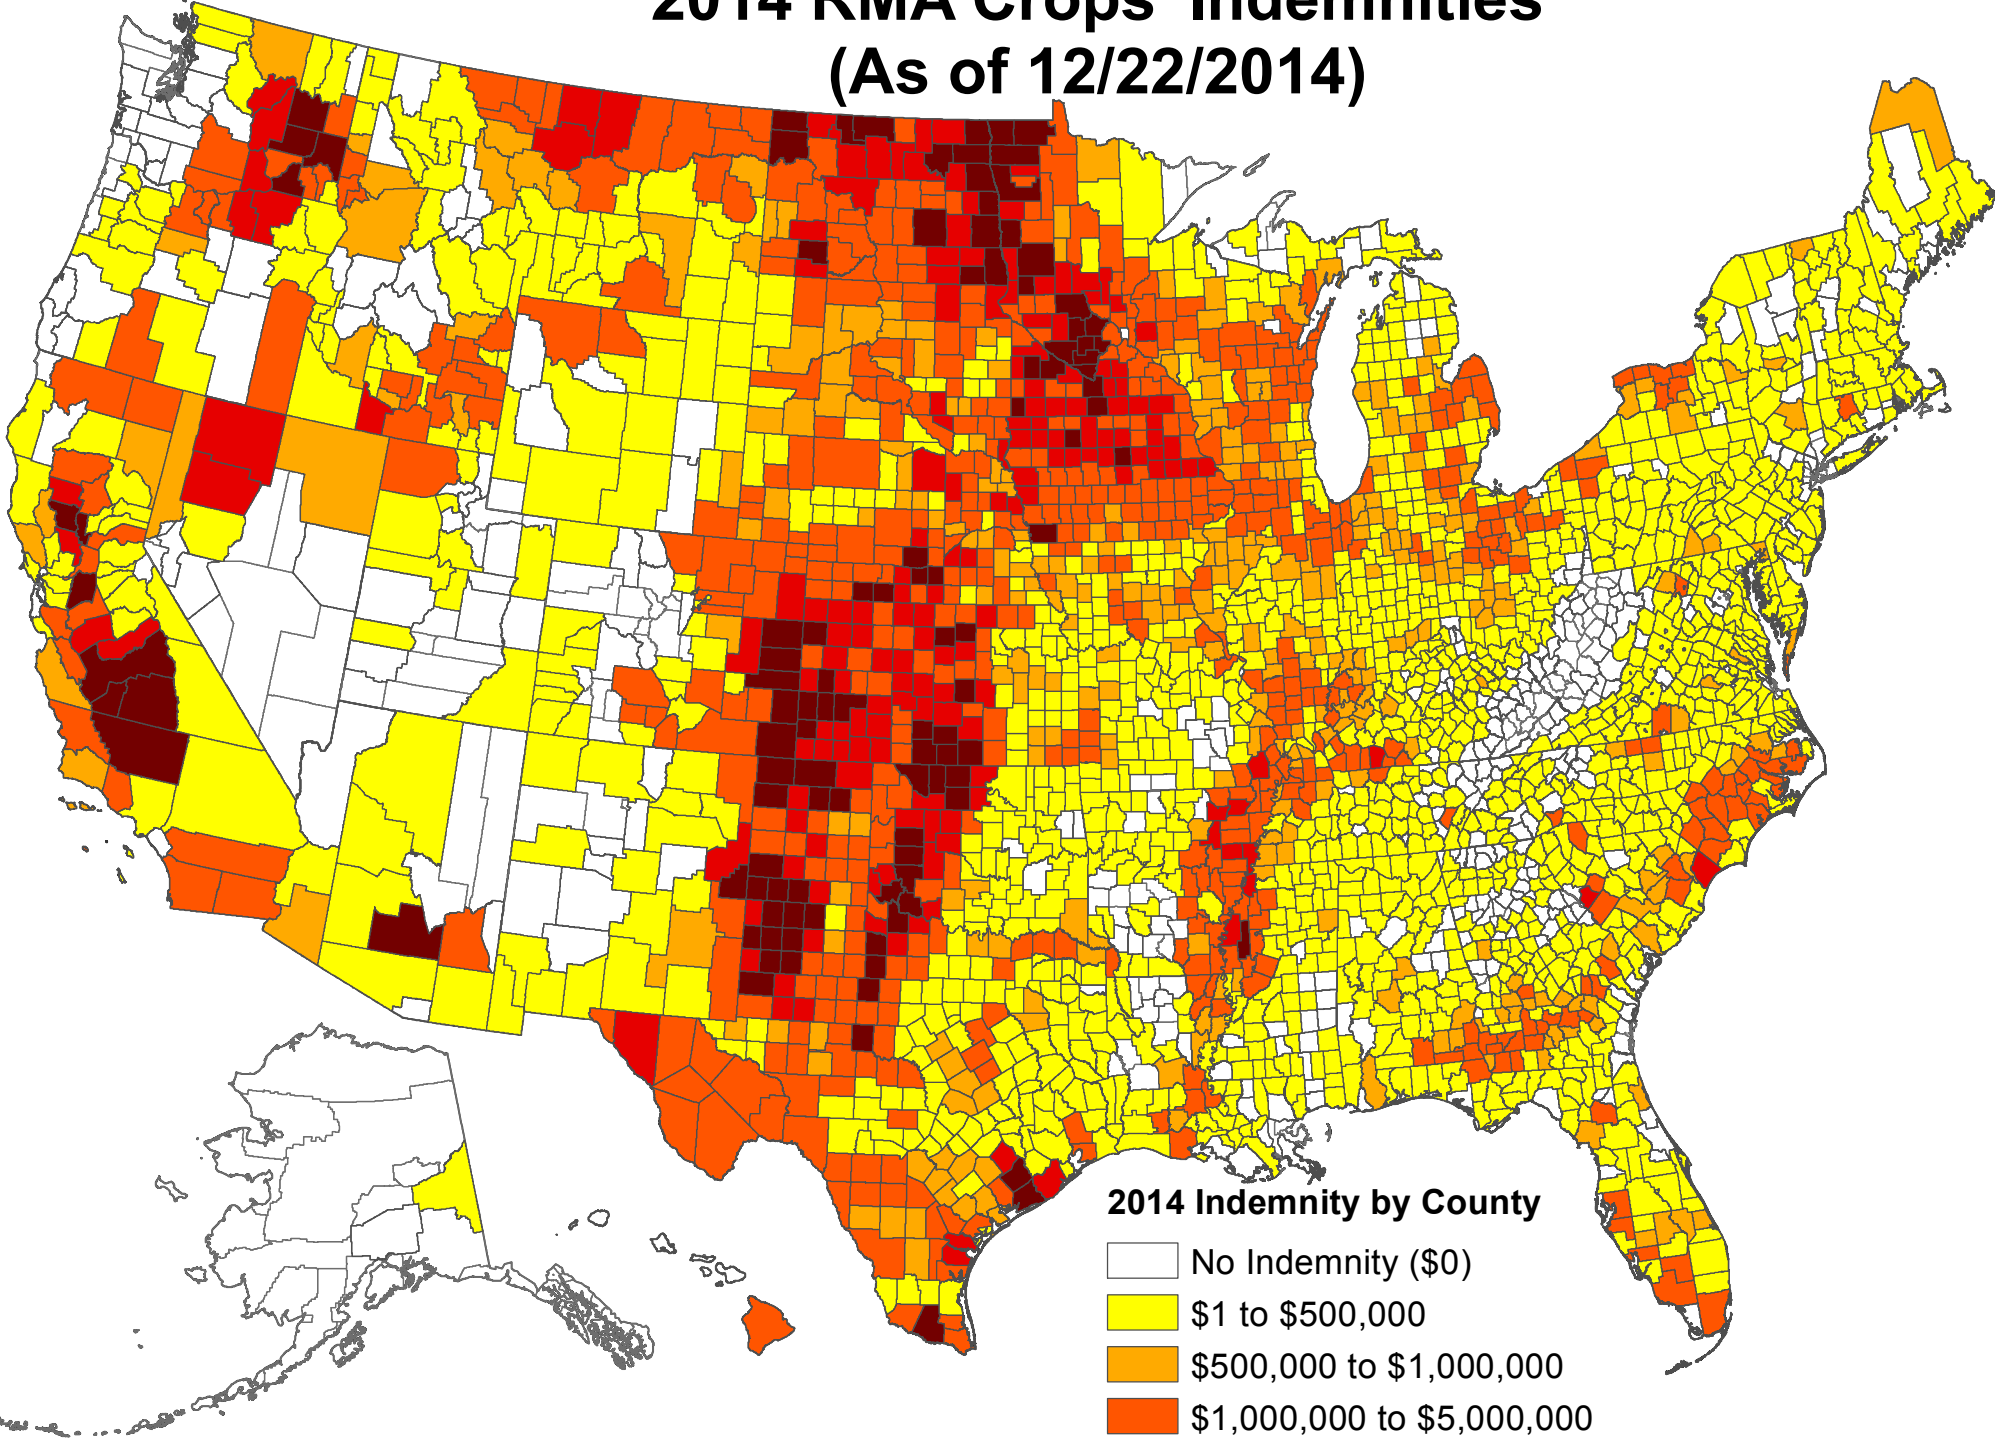

2014 RMA Crops' Indemnities (As of 12/22/2014)

2014 Indemnity by County

- No Indemnity (\$0)
- \$1 to \$500,000
- \$500,000 to \$1,000,000
- \$1,000,000 to \$5,000,000
- \$5,000,000 to \$10,000,000
- over \$10,000,000