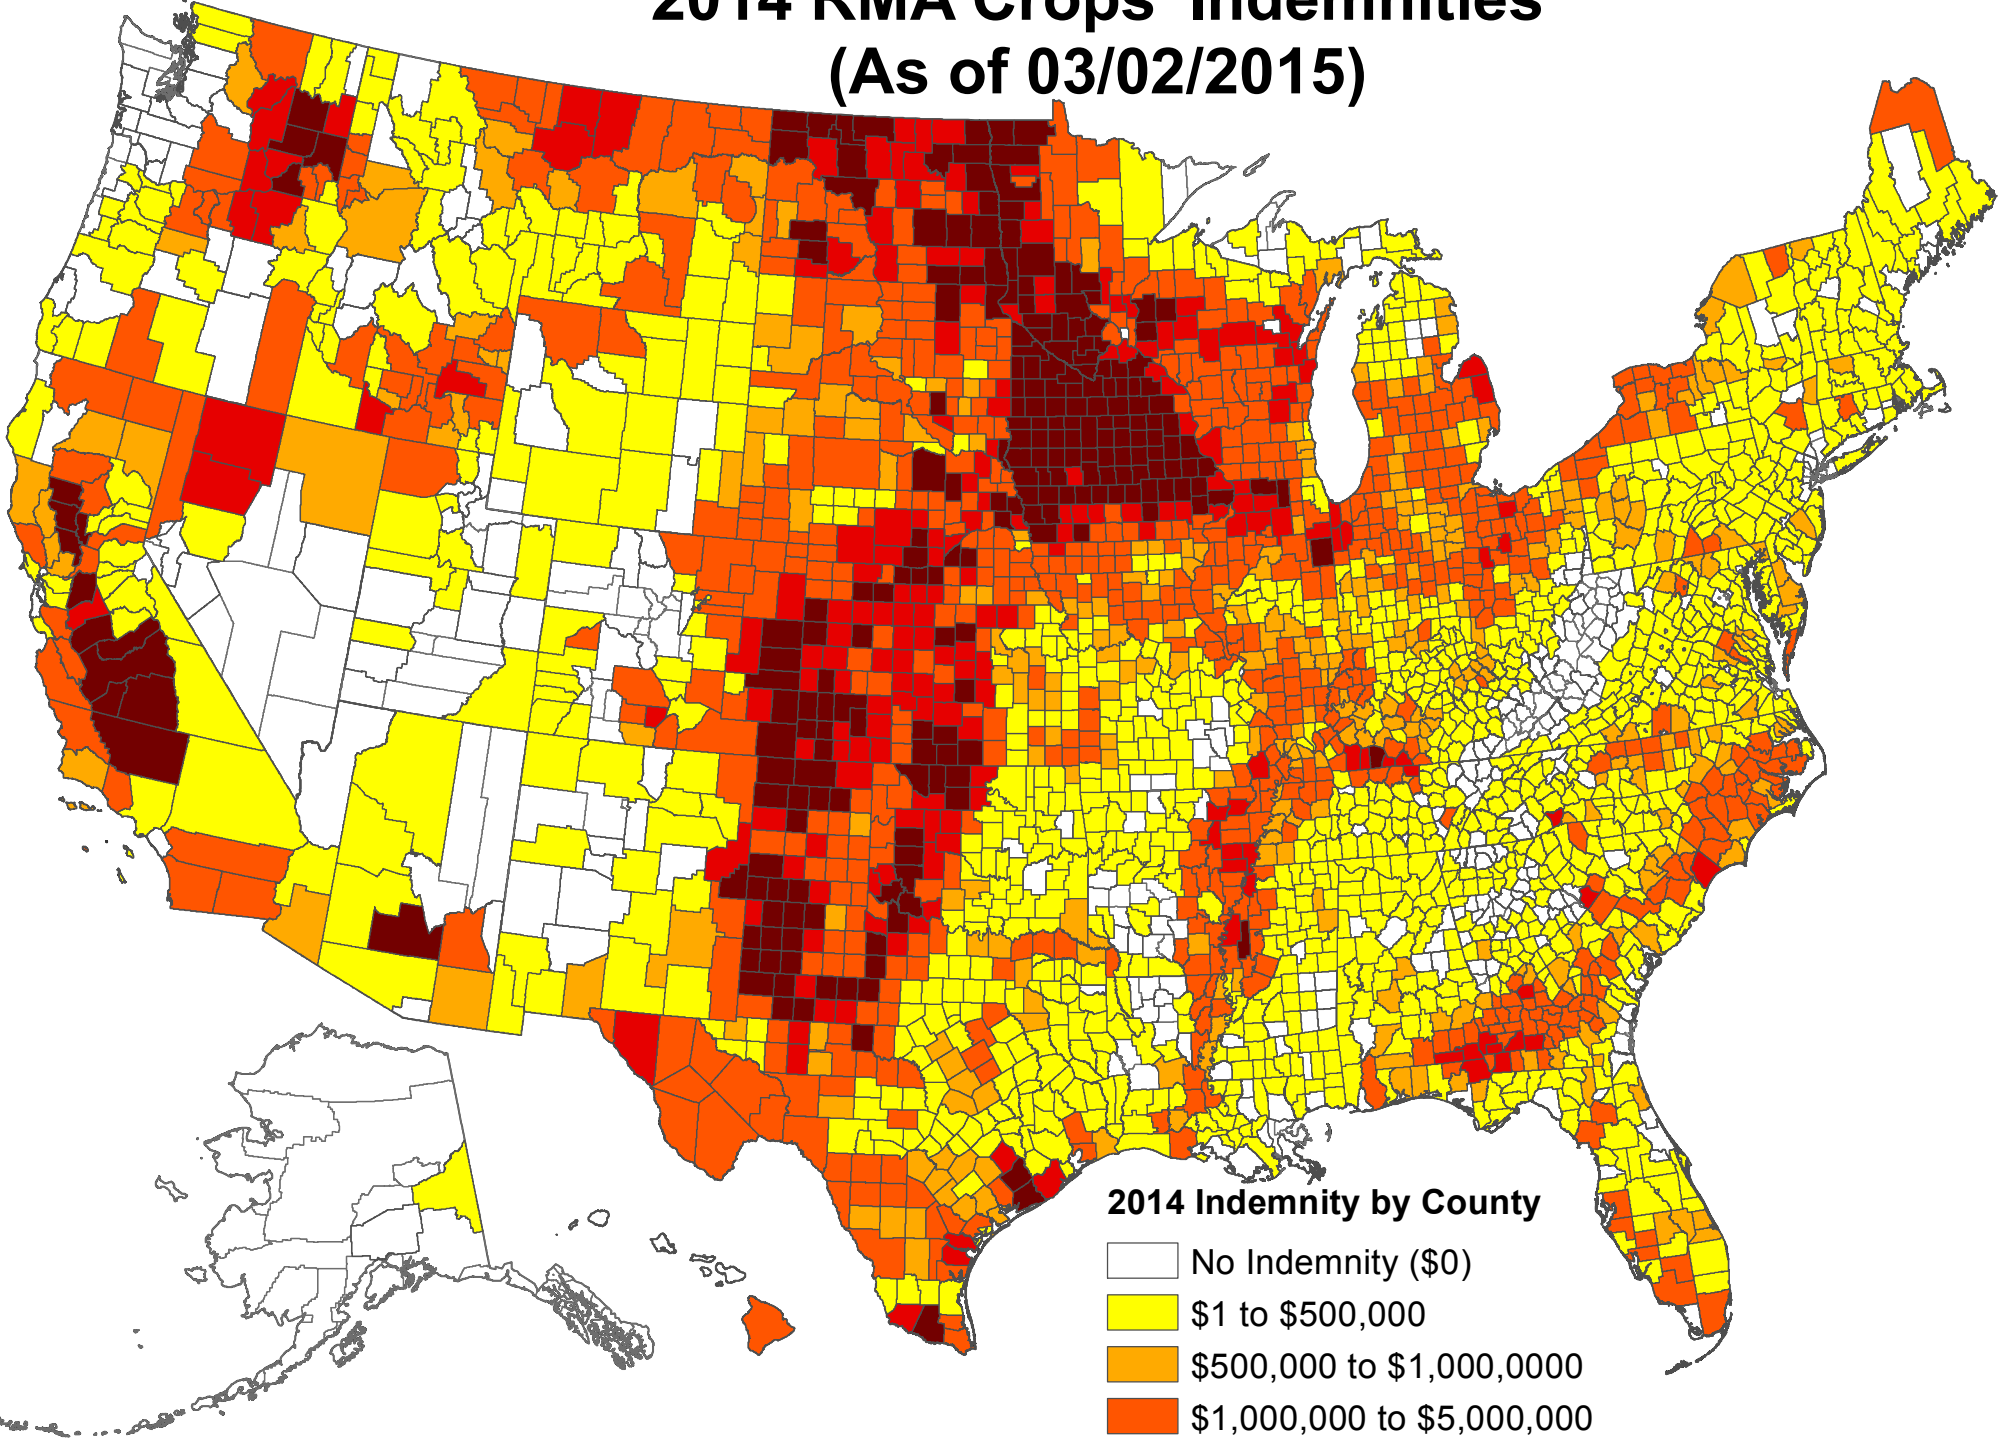

2014 RMA Crops' Indemnities (As of 03/02/2015)

2014 Indemnity by County

- No Indemnity (\$0)
- \$1 to \$500,000
- \$500,000 to \$1,000,000
- \$1,000,000 to \$5,000,000
- \$5,000,000 to \$10,000,000
- over \$10,000,000