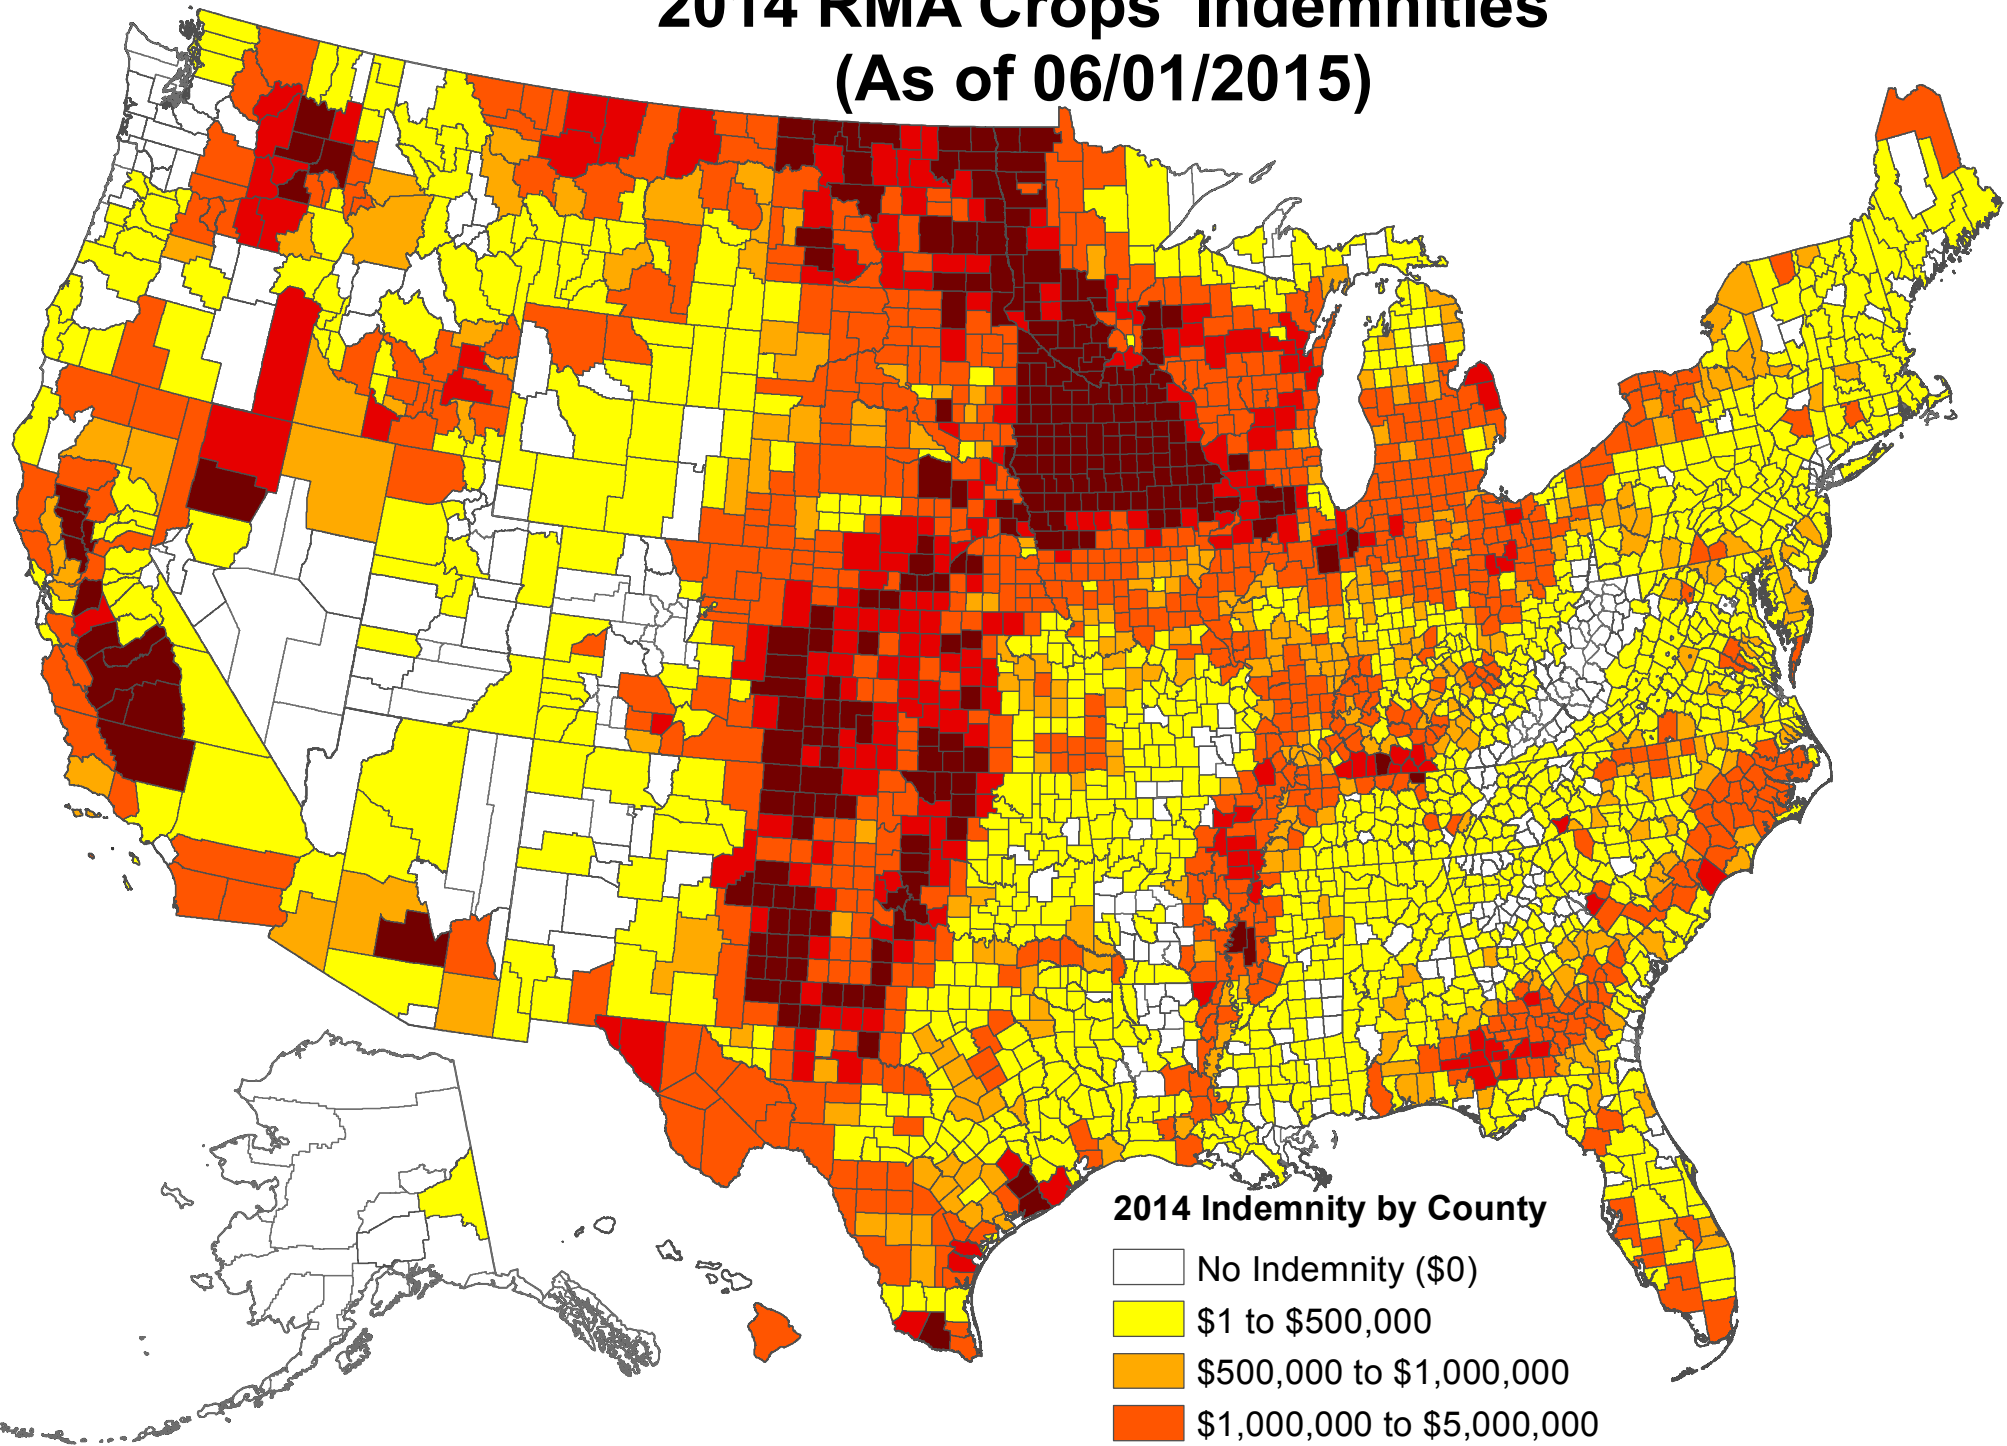

2014 RMA Crops' Indemnities (As of 06/01/2015)

2014 Indemnity by County

- No Indemnity (\$0)
- \$1 to \$500,000
- \$500,000 to \$1,000,000
- \$1,000,000 to \$5,000,000
- \$5,000,000 to \$10,000,000
- over \$10,000,000