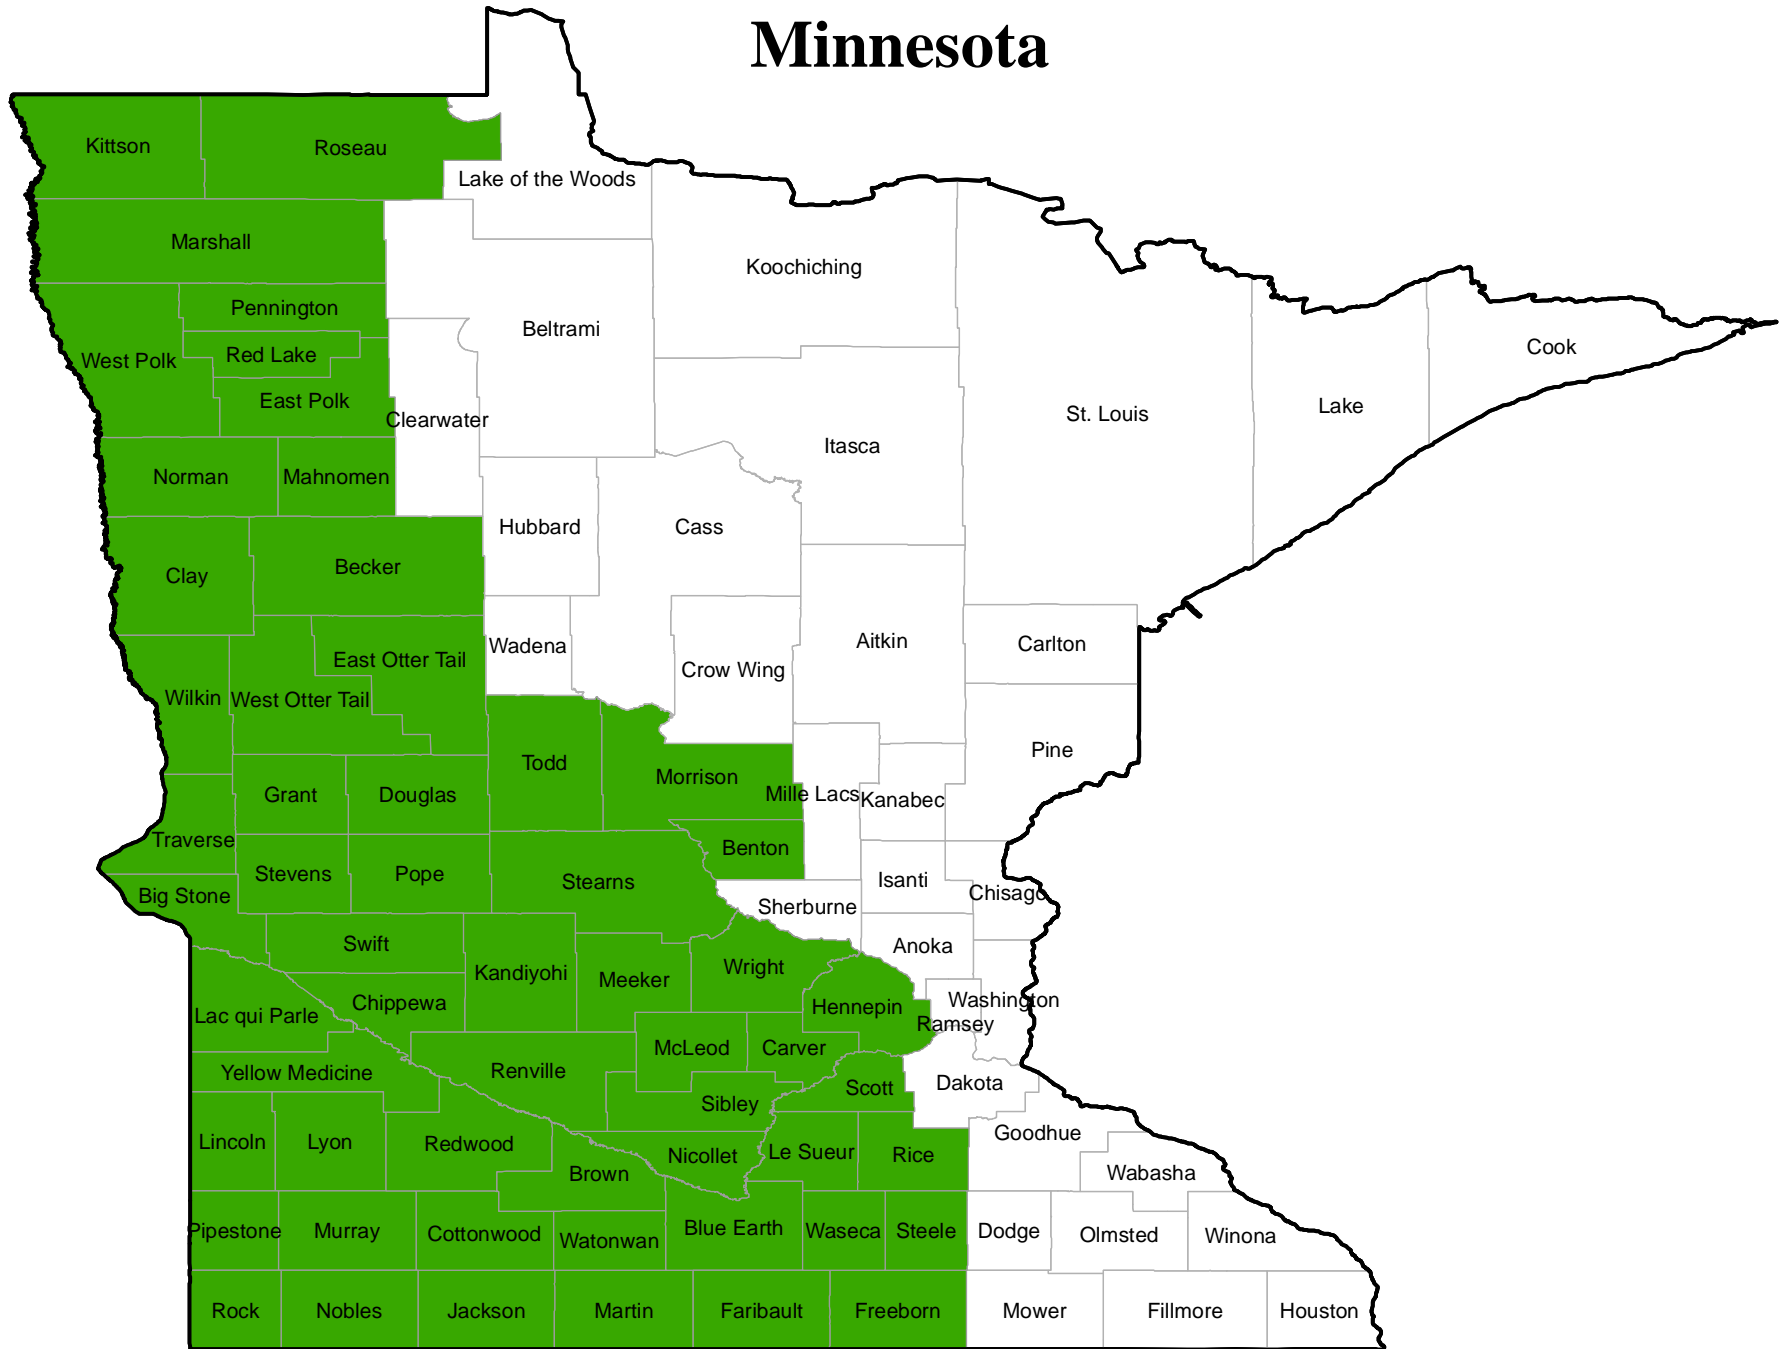

# Prairie Pothole National Priority Area

## Minnesota

**Note: These maps are consistent with Farm Service Agency Agricultural Resource Conservation Program 2-CRP (Revision 4) dated April 28, 2008.**

# Prairie Pothole National Priority Area

<b>FIPS Code</b>	<b>State</b>	<b>State FIPS</b>	<b>County</b>	<b>County FIPS</b>
27005	Minnesota	27	Becker	005
27009	Minnesota	27	Benton	009
27011	Minnesota	27	Big Stone	011
27013	Minnesota	27	Blue Earth	013
27015	Minnesota	27	Brown	015
27019	Minnesota	27	Carver	019
27023	Minnesota	27	Chippewa	023
27027	Minnesota	27	Clay	027
27033	Minnesota	27	Cottonwood	033
27041	Minnesota	27	Douglas	041
27043	Minnesota	27	Faribault	043
27047	Minnesota	27	Freeborn	047
27051	Minnesota	27	Grant	051
27053	Minnesota	27	Hennepin	053
27063	Minnesota	27	Jackson	063
27067	Minnesota	27	Kandiyohi	067
27069	Minnesota	27	Kittson	069
27073	Minnesota	27	Lac qui Parle	073
27079	Minnesota	27	Le Sueur	079
27081	Minnesota	27	Lincoln	081
27083	Minnesota	27	Lyon	083
27085	Minnesota	27	McLeod	085
27087	Minnesota	27	Mahnomen	087
27089	Minnesota	27	Marshall	089
27091	Minnesota	27	Martin	091
27093	Minnesota	27	Meeker	093
27097	Minnesota	27	Morrison	097
27101	Minnesota	27	Murray	101
27103	Minnesota	27	Nicollet	103
27105	Minnesota	27	Nobles	105
27107	Minnesota	27	Norman	107
27111	Minnesota	27	East Otter Tail	111
27112	Minnesota	27	West Otter Tail	112
27113	Minnesota	27	Pennington	113
27117	Minnesota	27	Pipestone	117
27119	Minnesota	27	East Polk	119
27120	Minnesota	27	West Polk	120
27121	Minnesota	27	Pope	121
27125	Minnesota	27	Red Lake	125
27127	Minnesota	27	Redwood	127
27129	Minnesota	27	Renville	129