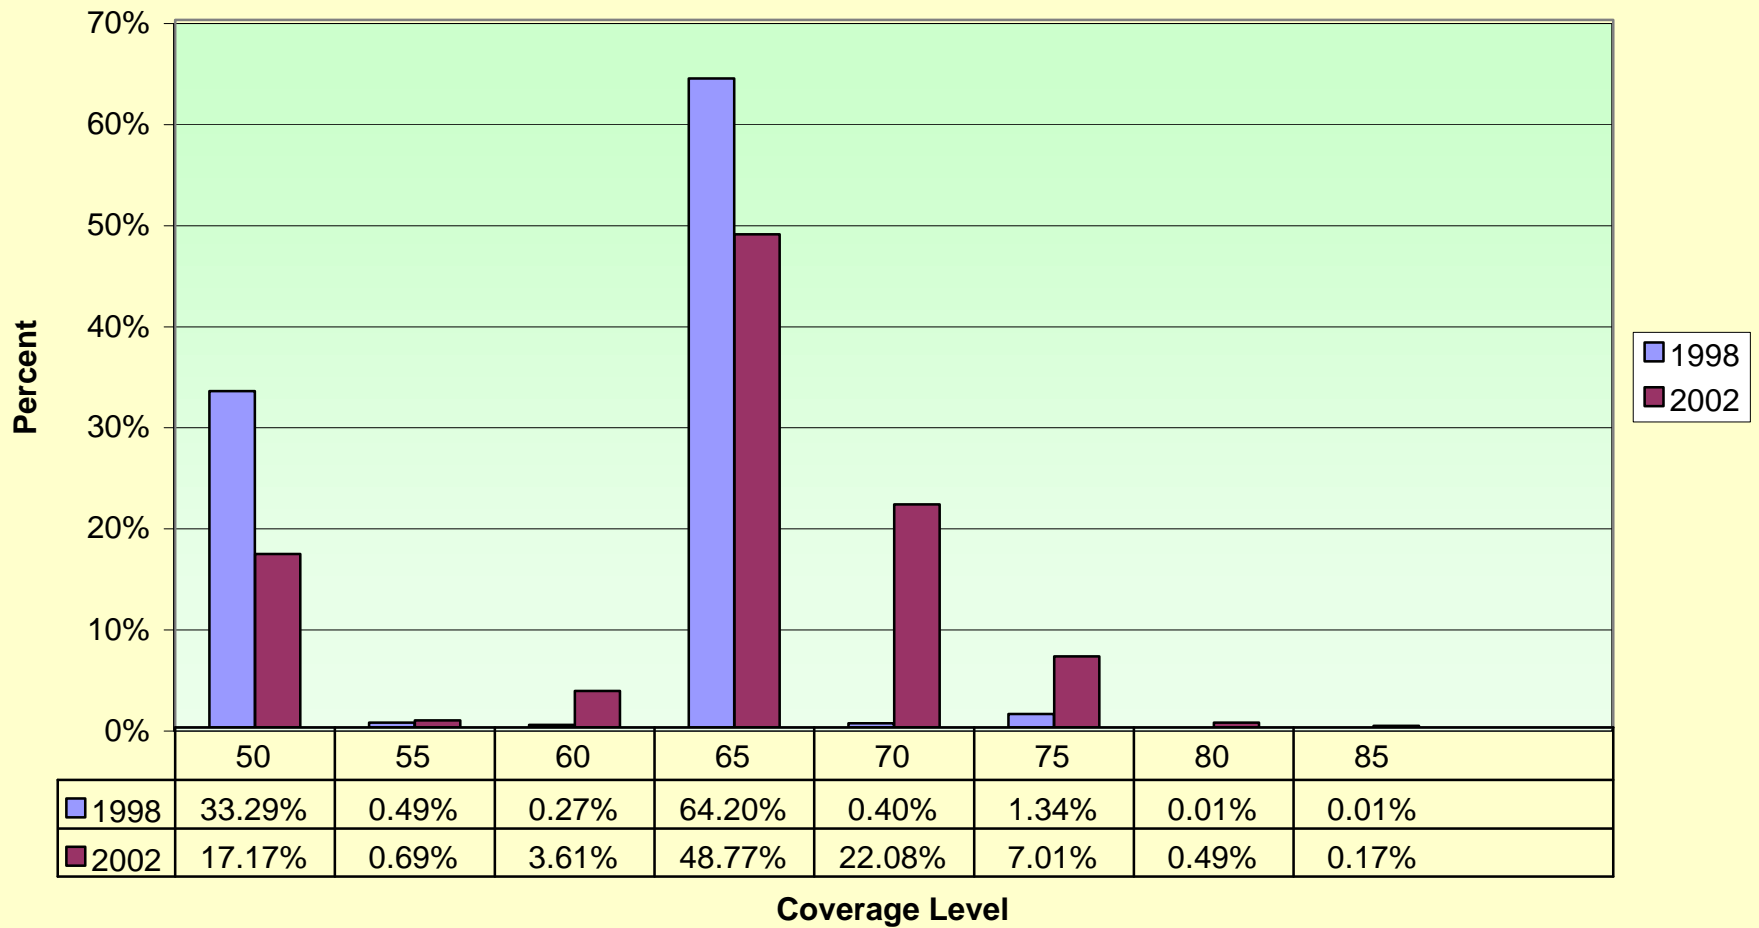

(All) - Grain Sorghum

Percent of Policies by Coverage Level

Data accurate as of August 30, 2002. Source: Risk Management Agency, 2002.