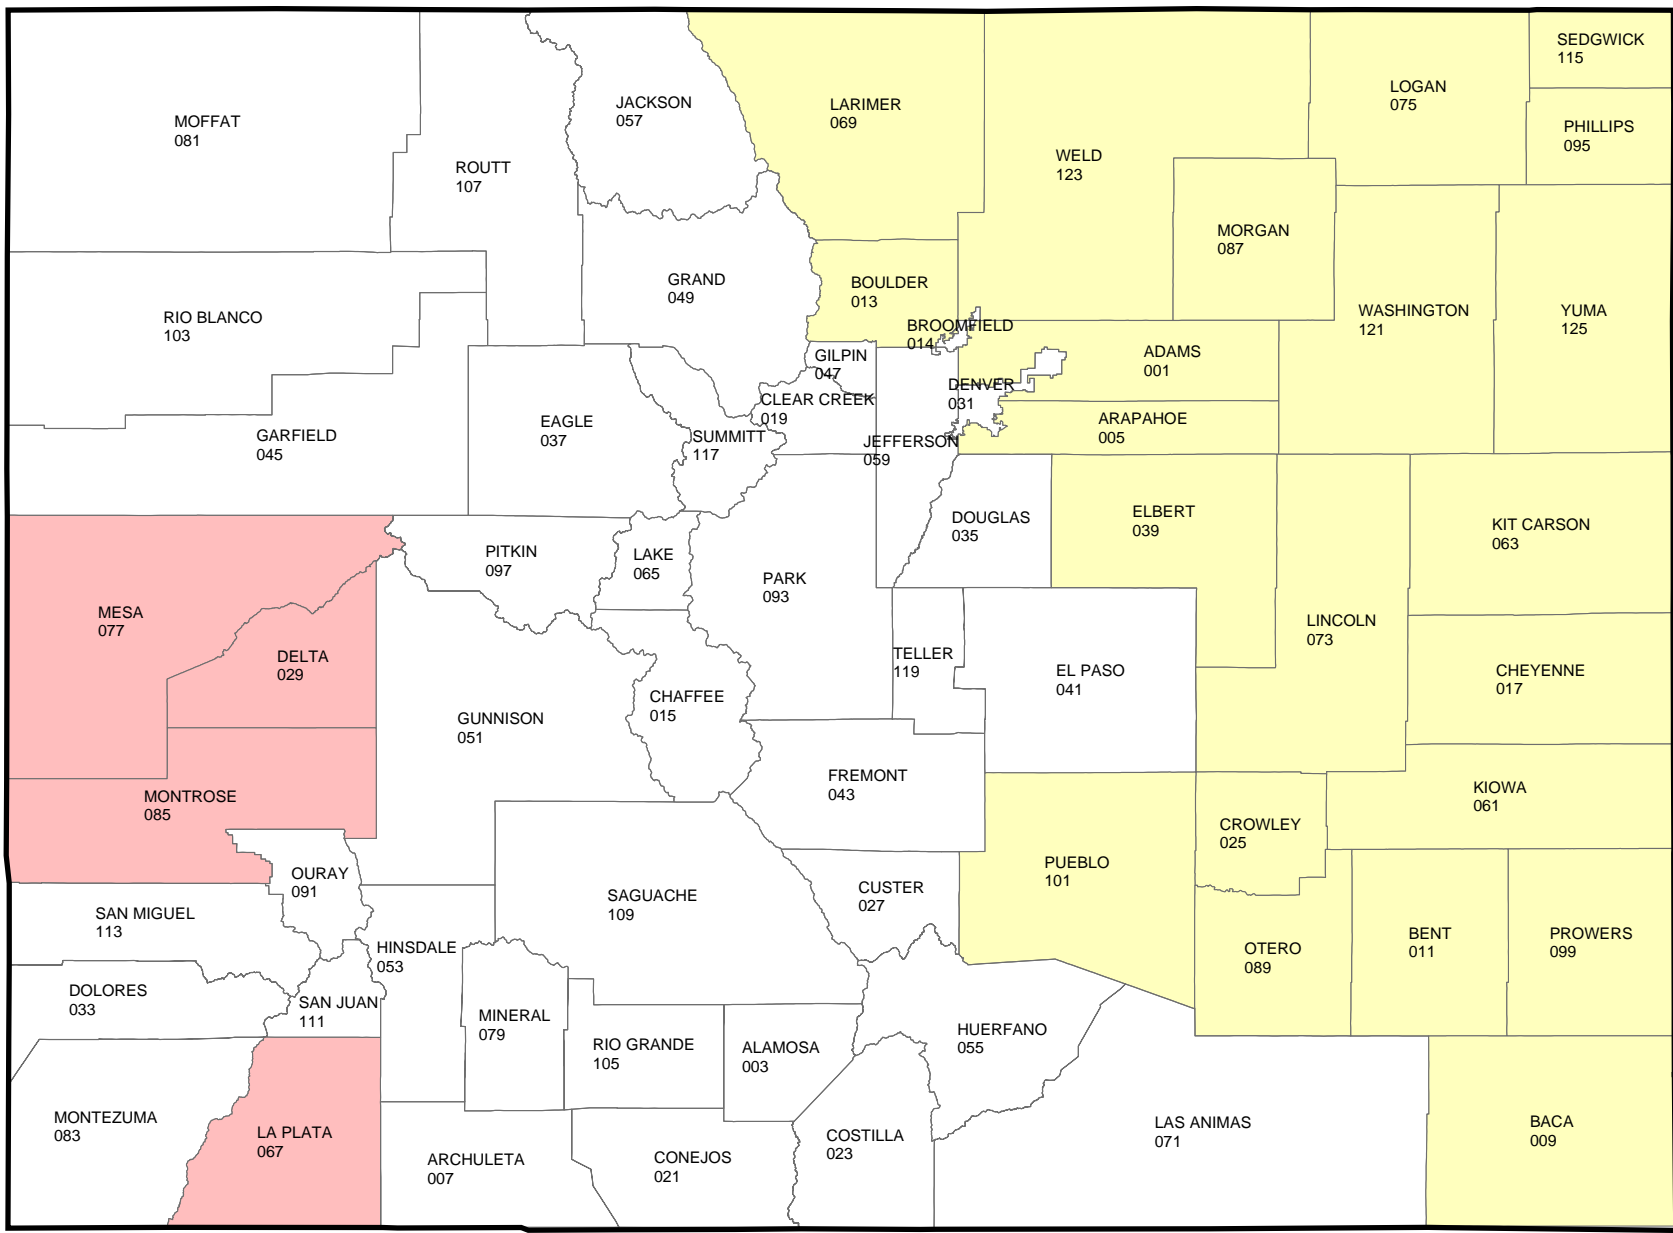

COLORADO - CORN

2008 Crop Year Final Planting Dates

June 15

May 25

USDA/Risk Management Agency
 Topeka Regional Office
 Telephone: (785) 266-0248
 October 22, 2007

Note: This is not an official document. The 2008 actuarial documents are the official documents.