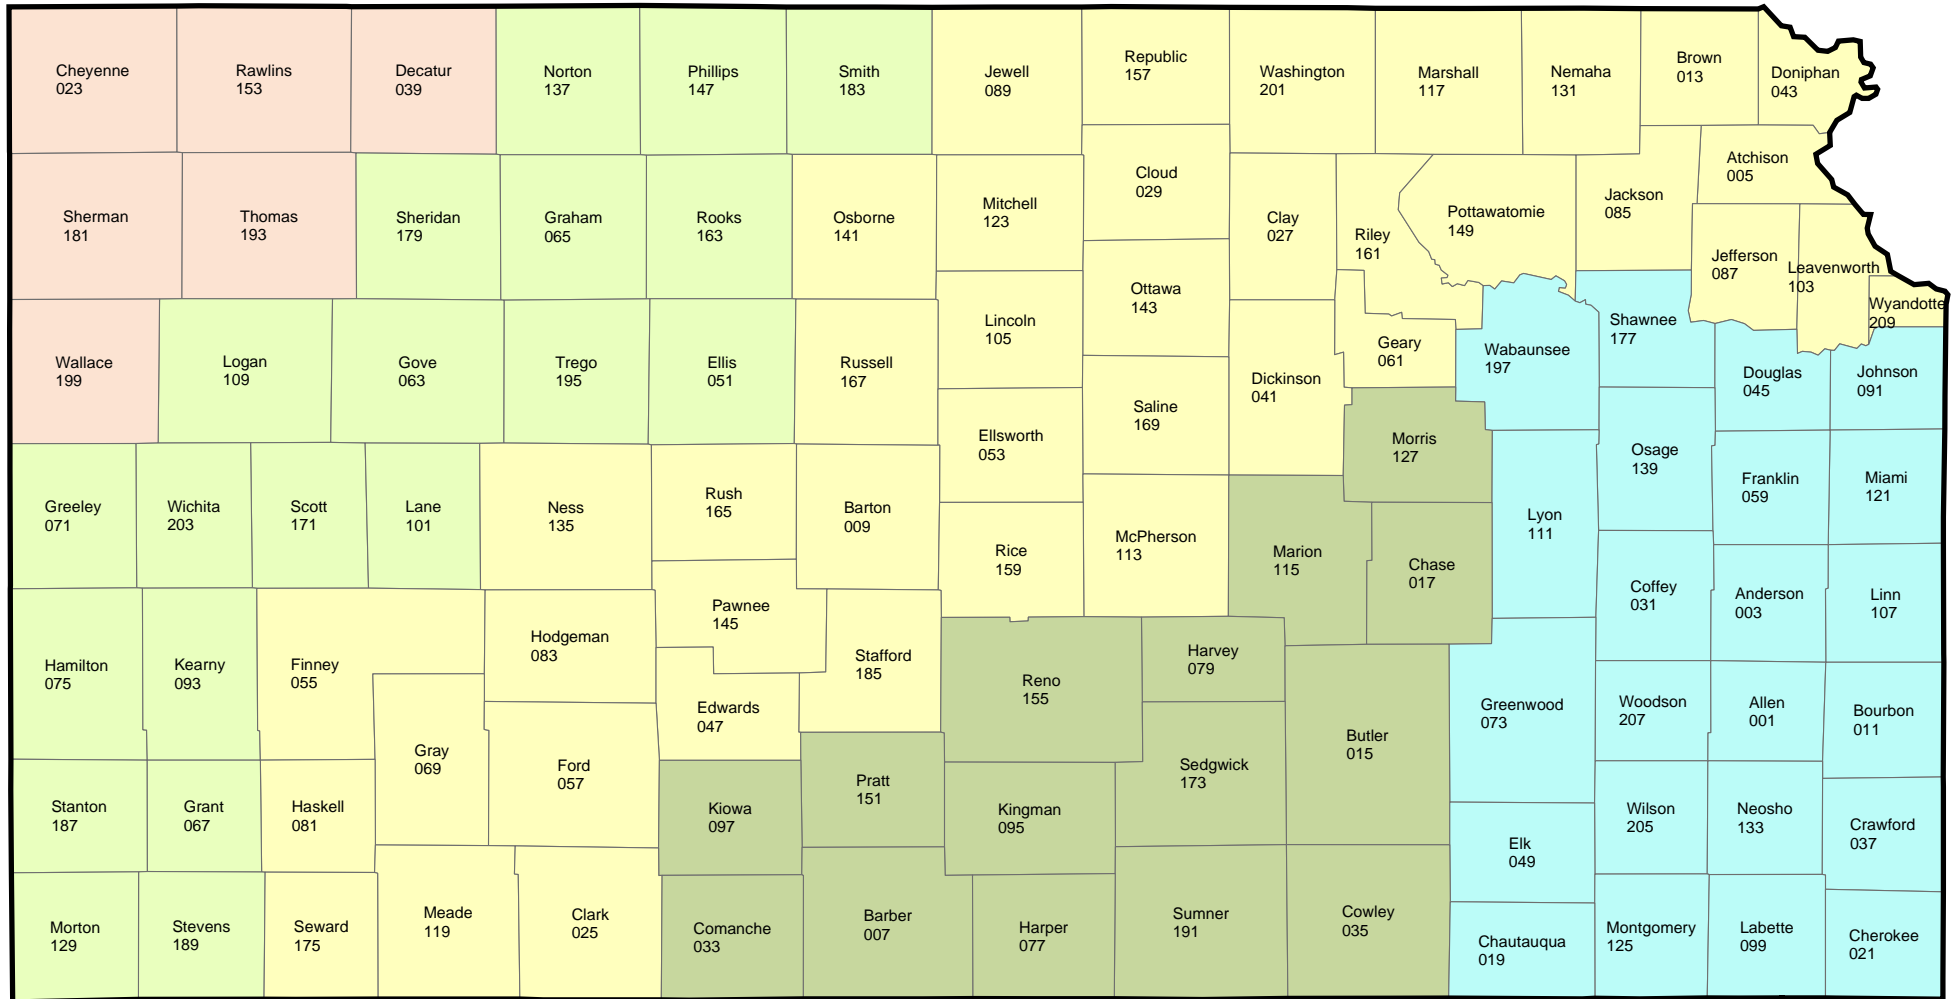

KANSAS

2008 Crop Year Final Planting Dates

Wheat

USDA / Risk Management Agency
Topeka Regional Office
Telephone: (785) 266-0248
September 17, 2007

Available on our web site at <http://www.rma.usda.gov/aboutrma/fields/ks_rso/final_planting_dates/2008/>

Note: This is not an official document. The 2008 actuarial documents are the official documents.