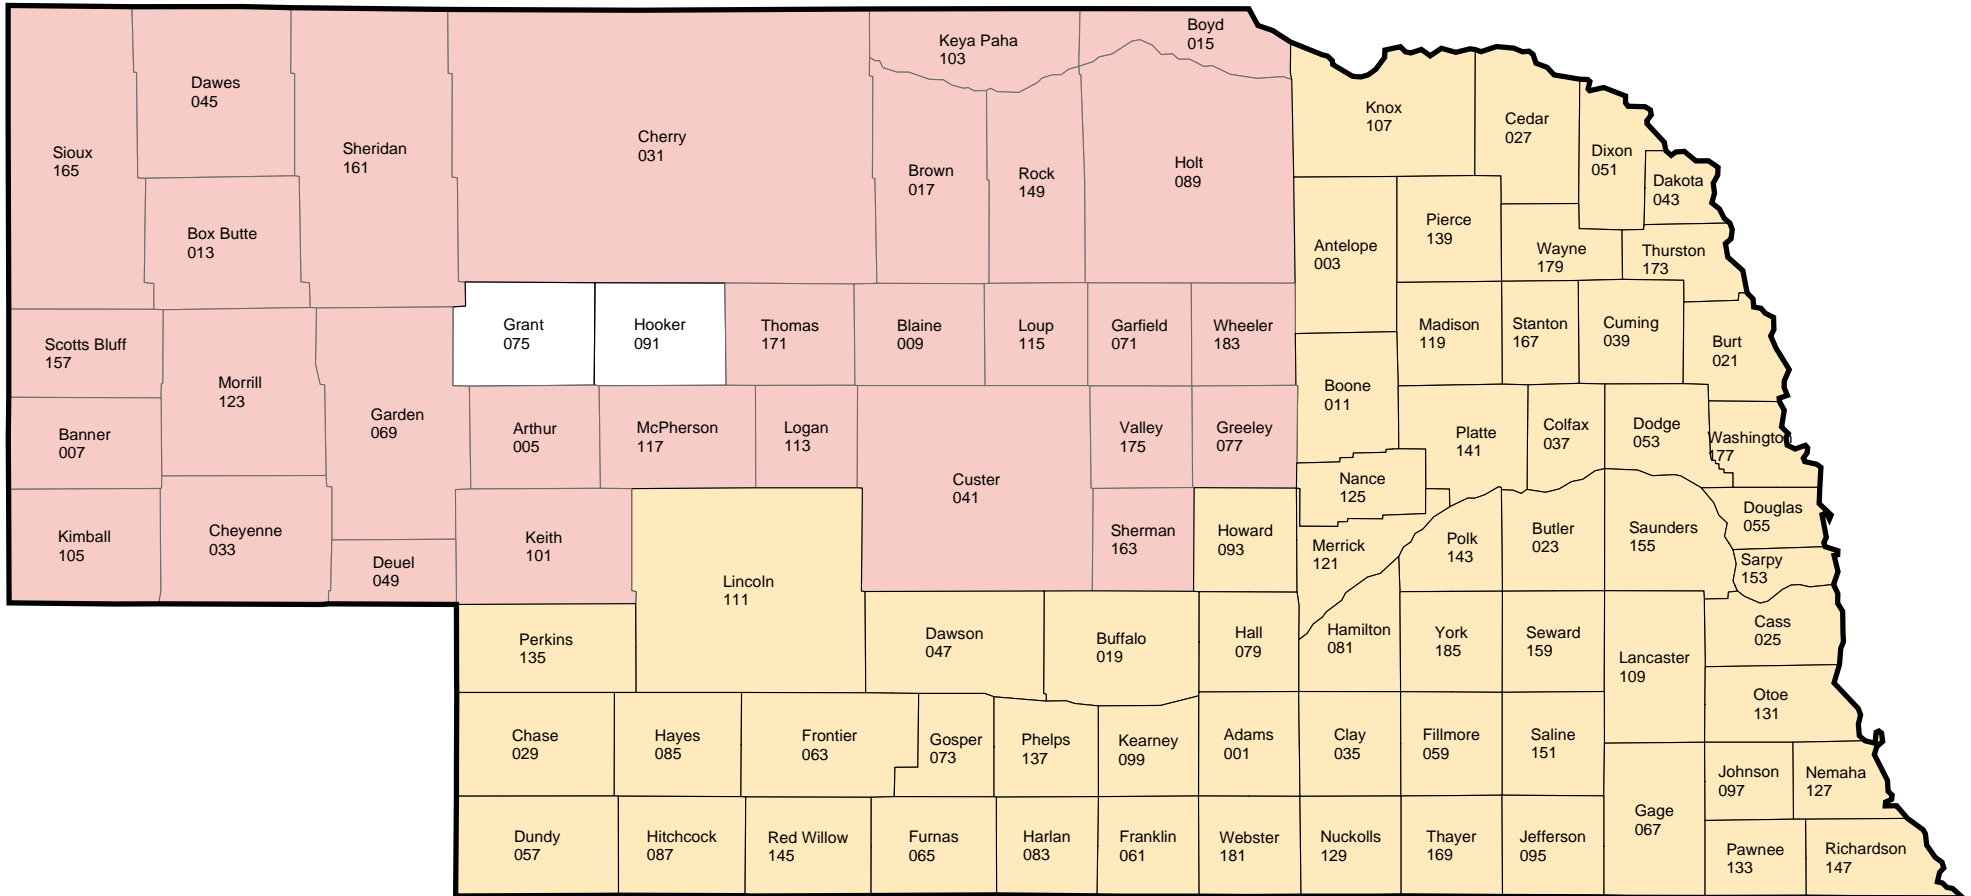

NEBRASKA

2008 Crop Year Final Planting Dates

CORN

May 25

May 31

USDA / Risk Management Agency
 Topeka Regional Office
 Telephone: (785) 266-0248
 October 22, 2007