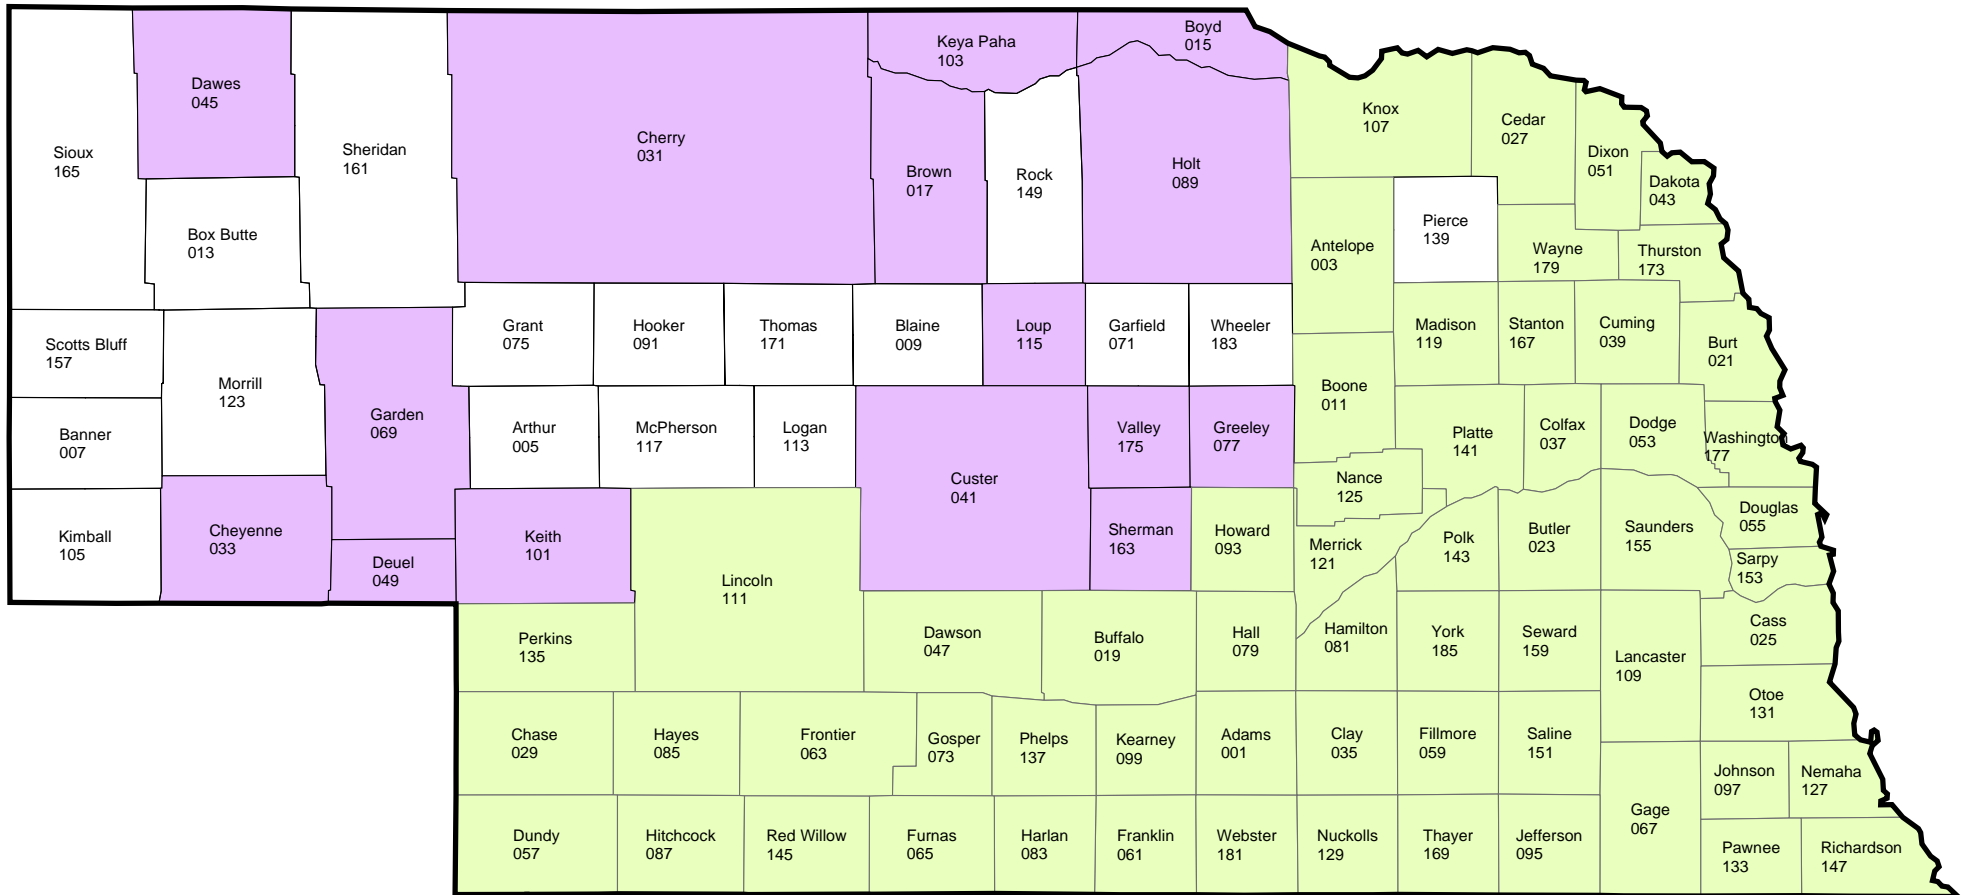

# NEBRASKA

## 2008 Crop Year Final Planting Dates

### GRAIN SORGHUM

June 5

June 15

USDA / Risk Management Agency  
 Topeka Regional Office  
 Telephone: (785) 266-0248  
 October 22, 2007