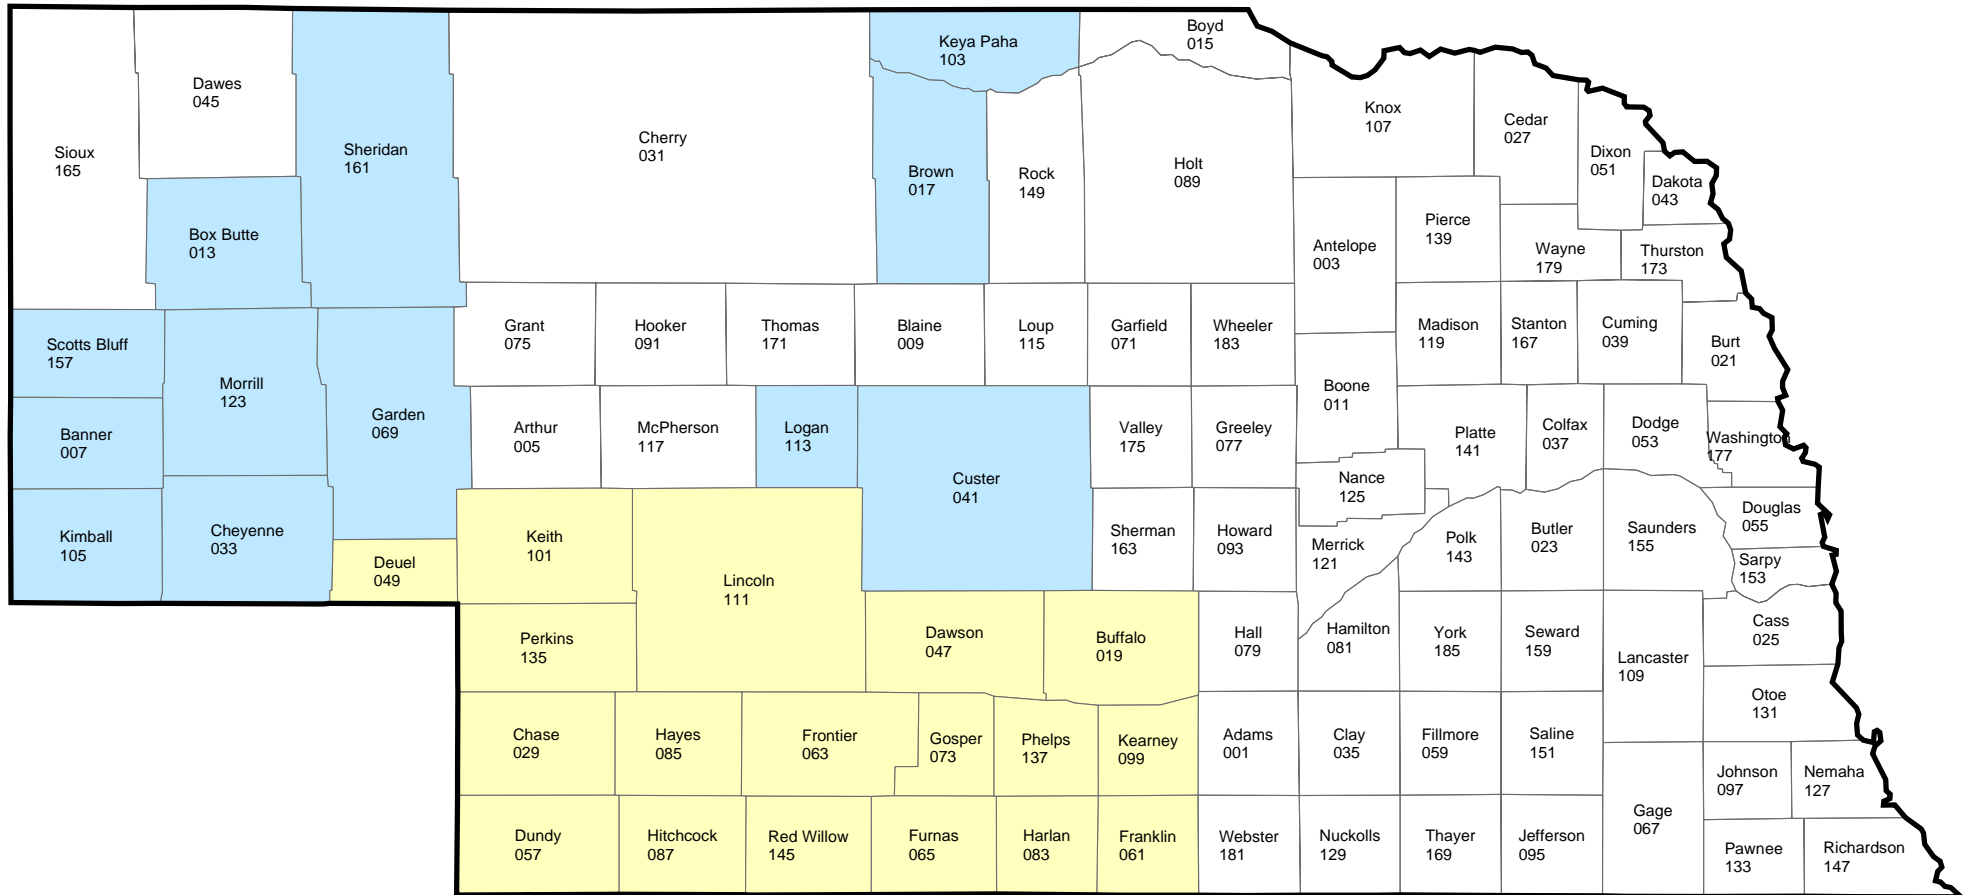

NEBRASKA

2008 Crop Year Final Planting Dates

SUNFLOWERS

June 15
 June 20

USDA / Risk Management Agency
 Topeka Regional Office
 Telephone: (785) 266-0248
 October 22, 2007

Note: This is not an official document. The 2008 actuarial documents are the official documents.