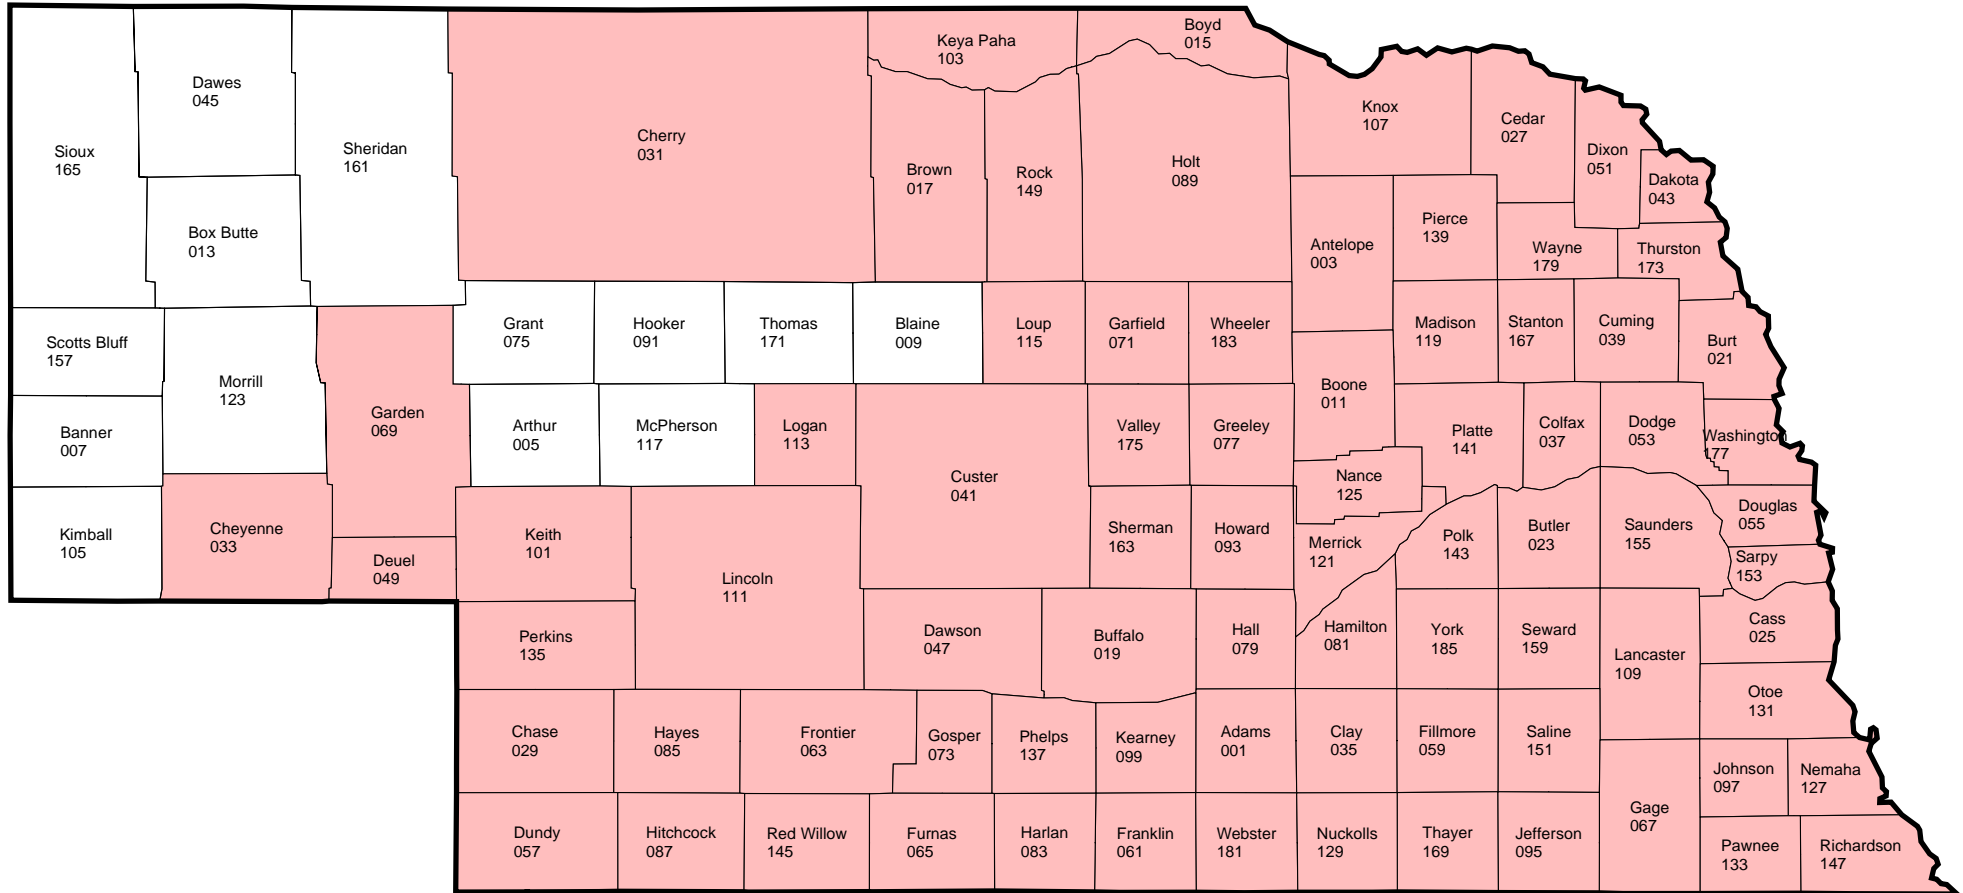

NEBRASKA

2008 Crop Year Final Planting Dates

SOYBEANS

June 15

USDA / Risk Management Agency
 Topeka Regional Office
 Telephone: (785) 266-0248
 October 22, 2007