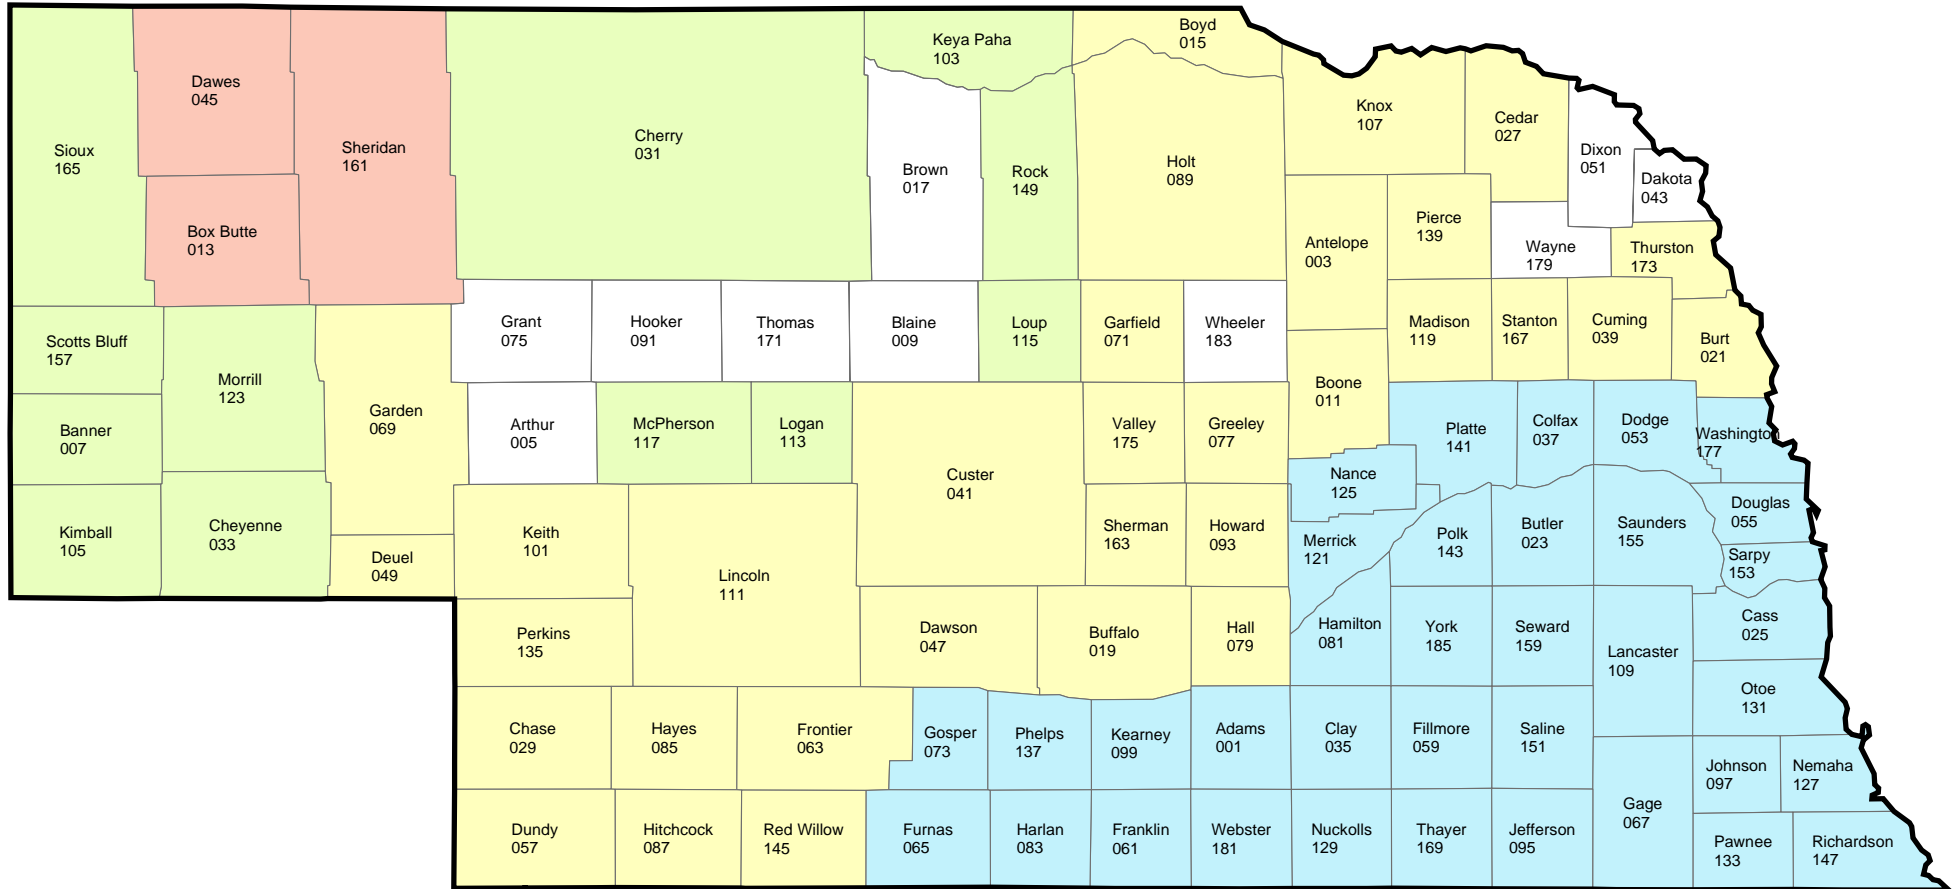

NEBRASKA

2008 Crop Year Final Planting Dates

WHEAT

USDA / Risk Management Agency
 Topeka Regional Office
 Telephone: (785) 266-0248
 September 18, 2007

Available on our web site at http://www.rma.usda.gov/aboutrma/fields/ks_rso/final_planting_dates/2008/