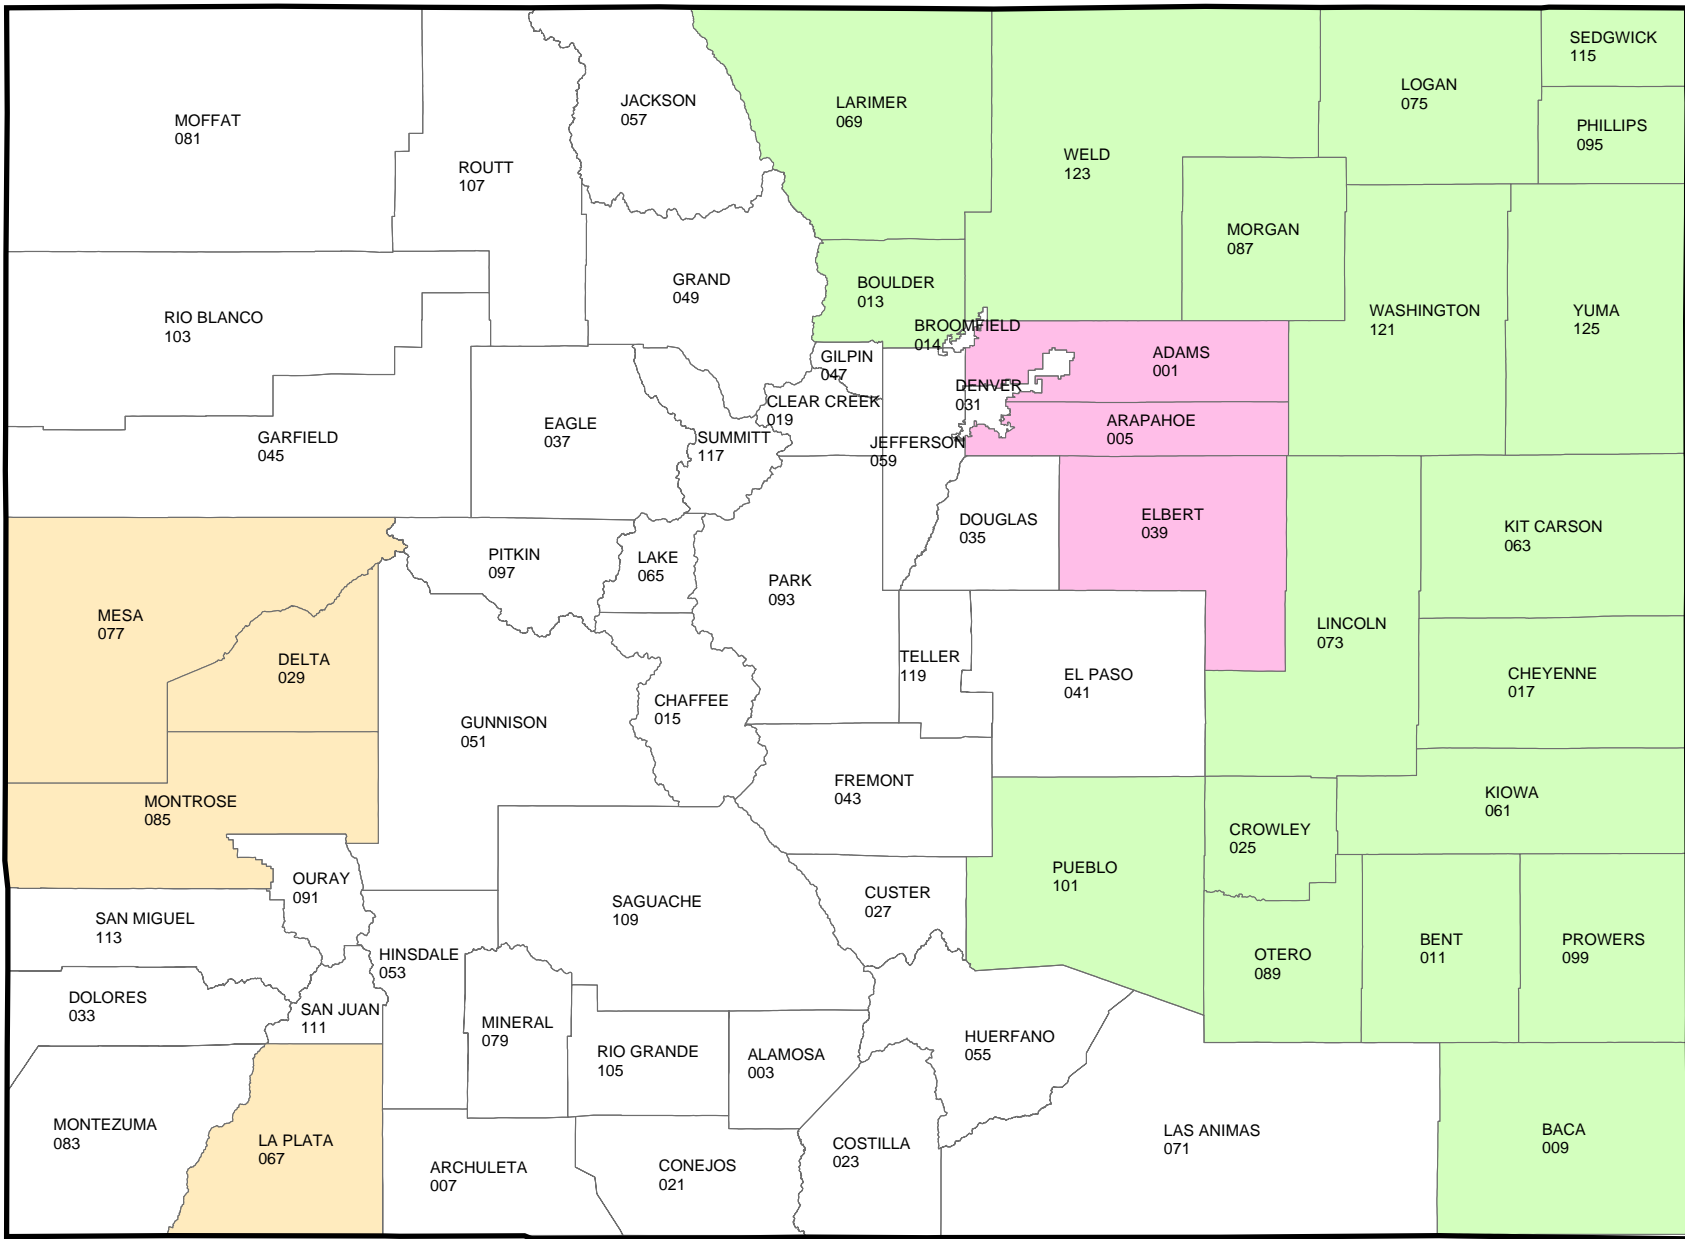

COLORADO - CORN

2008 Crop Year Initial Planting Dates

April 10, 2008

April 15, 2008

May 1, 2008

USDA/Risk Management Agency
Topeka Regional Office
Telephone: (785) 266-0248
October 24, 2008