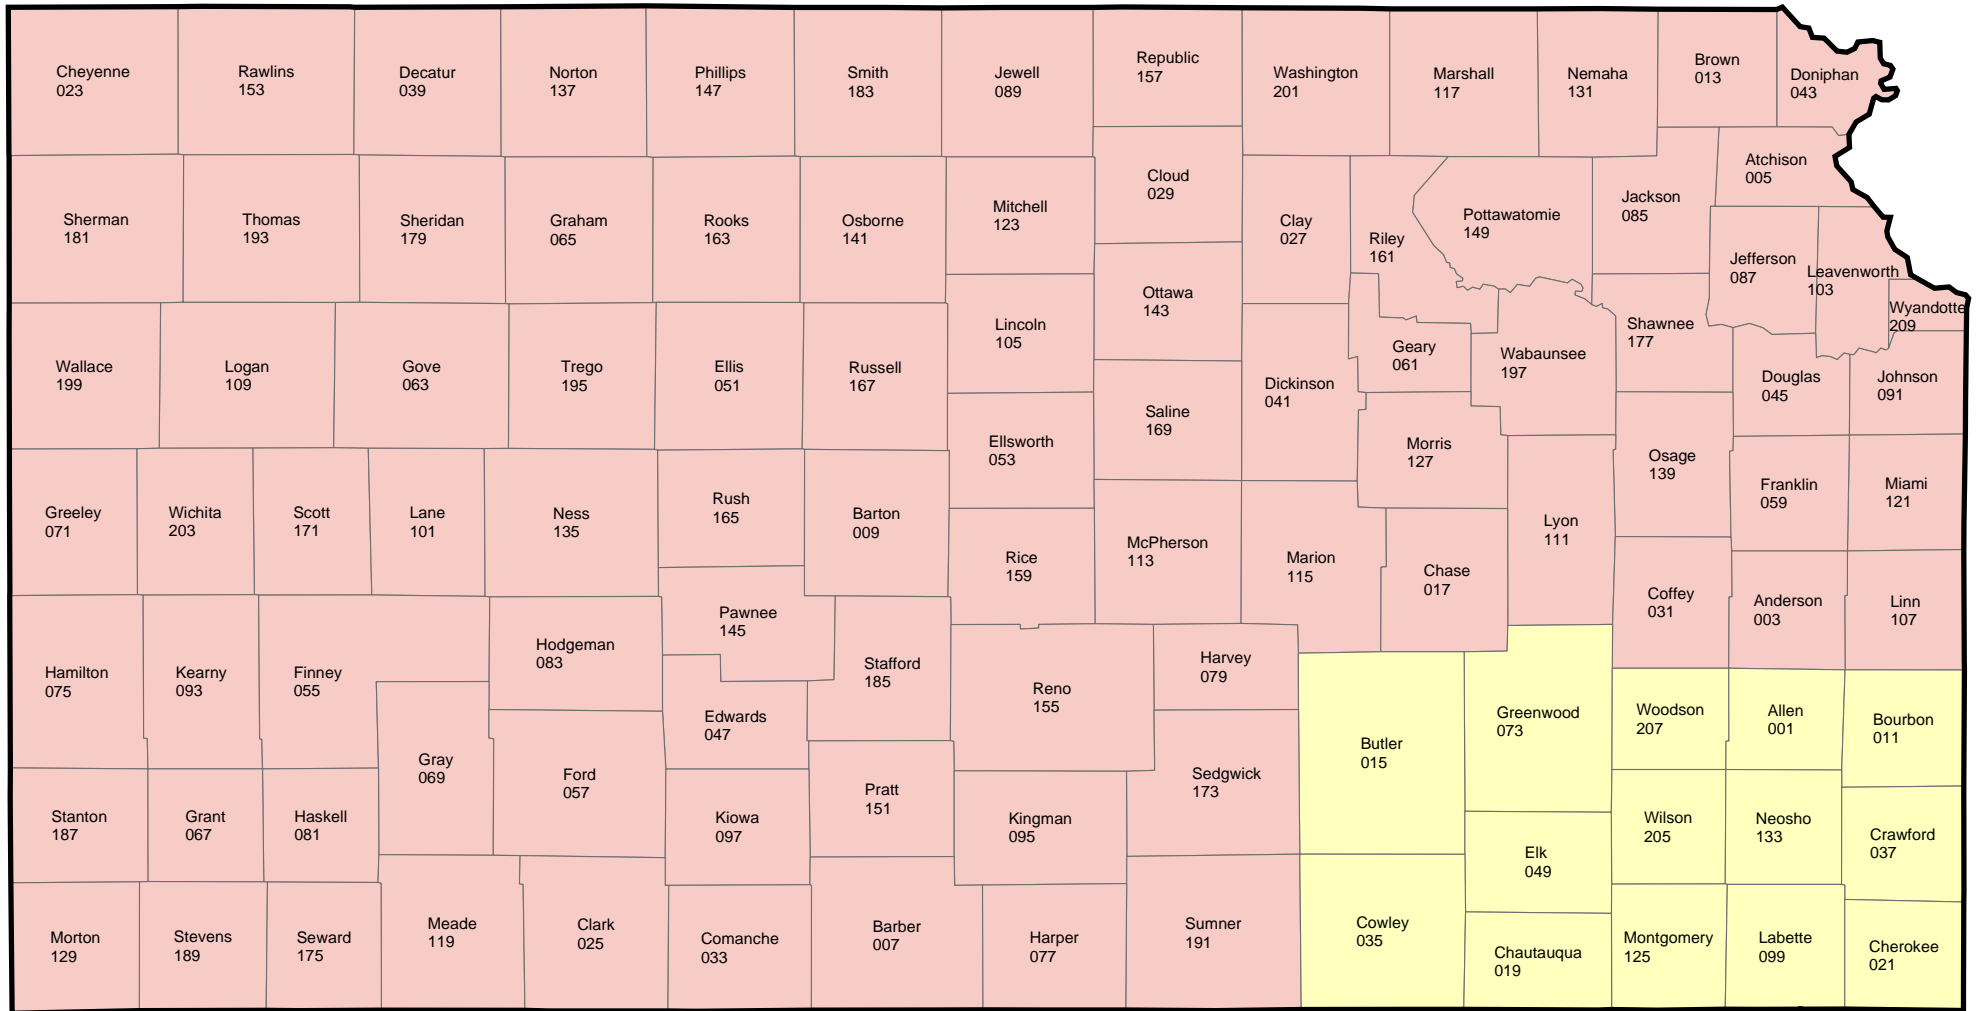

KANSAS

2008 Crop Year Initial Planting Dates

CORN

March 15, 2008

April 1, 2008

USDA / Risk Management Agency
 Topeka Regional Office
 Telephone: (785) 266-0248
 October 24, 2007

Note: This is not an official document. The 2008 actuarial documents are the official documents.