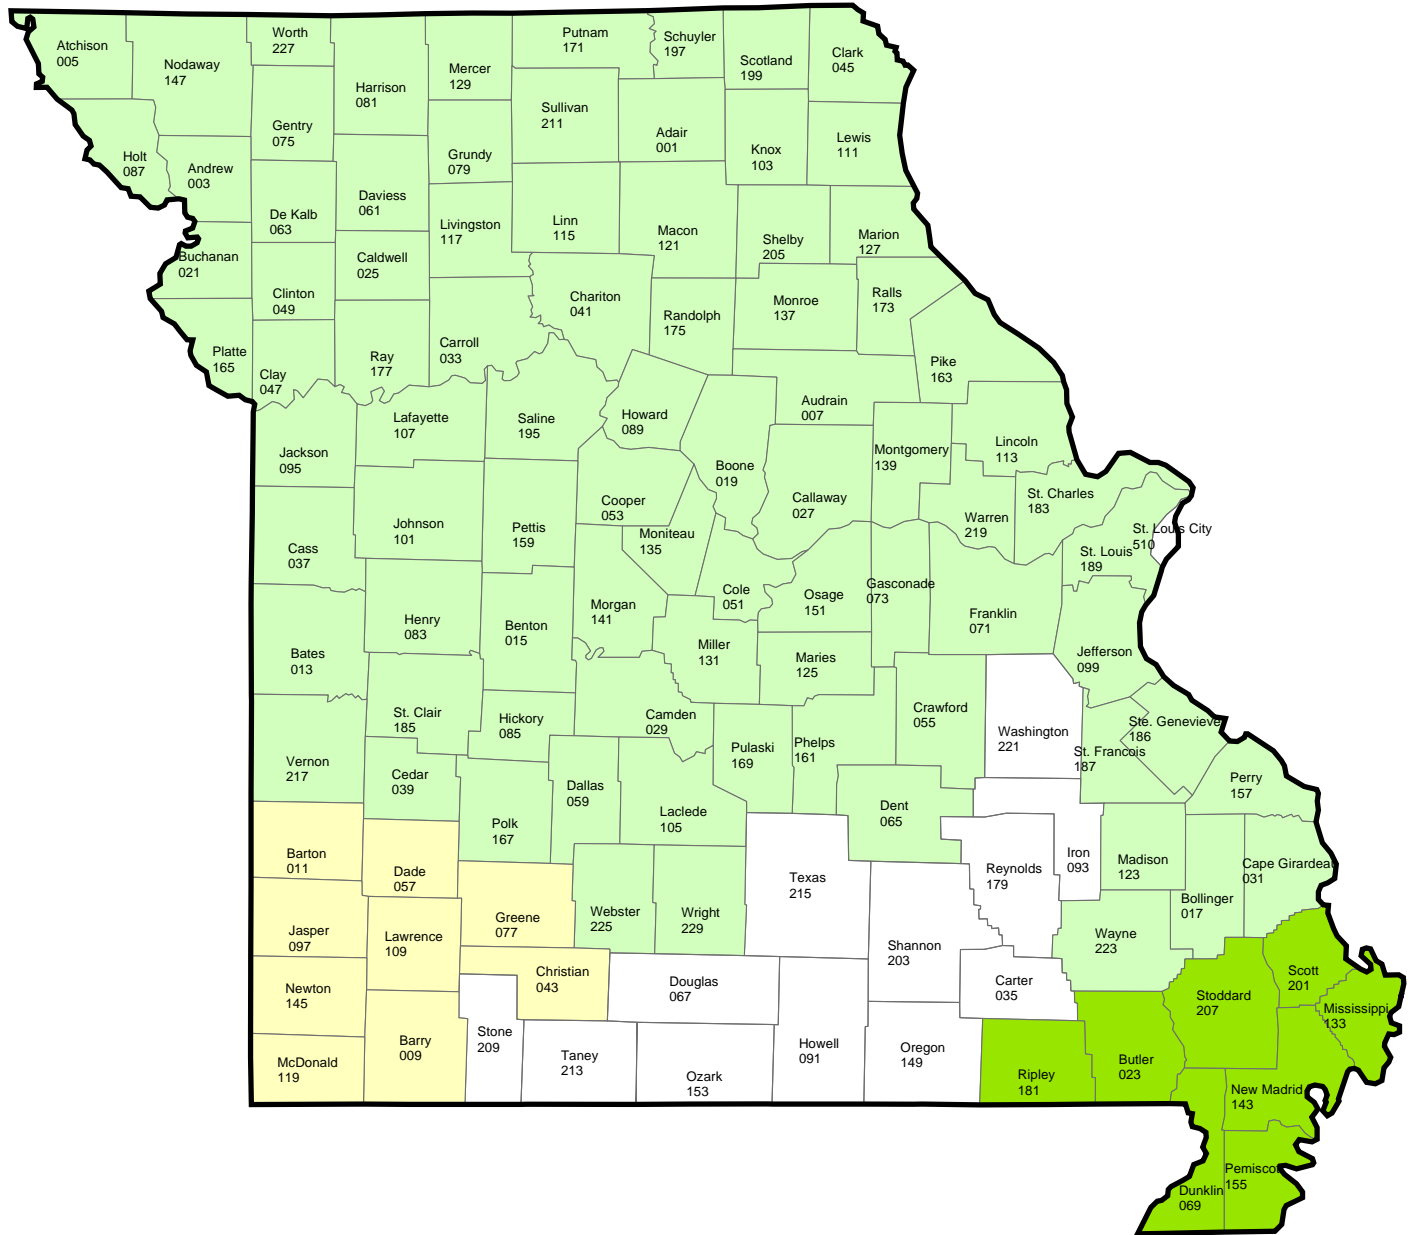

MISSOURI

2008 Crop Year Initial Planting Dates

CORN

- March 21, 2008
- March 25, 2008
- April 6, 2008

USDA / Risk Management Agency
 Topeka Regional Office
 Telephone: (785) 266-0248
 October 24, 2007

Note: This is not an official document. The 2008 actuarial documents are the official documents.