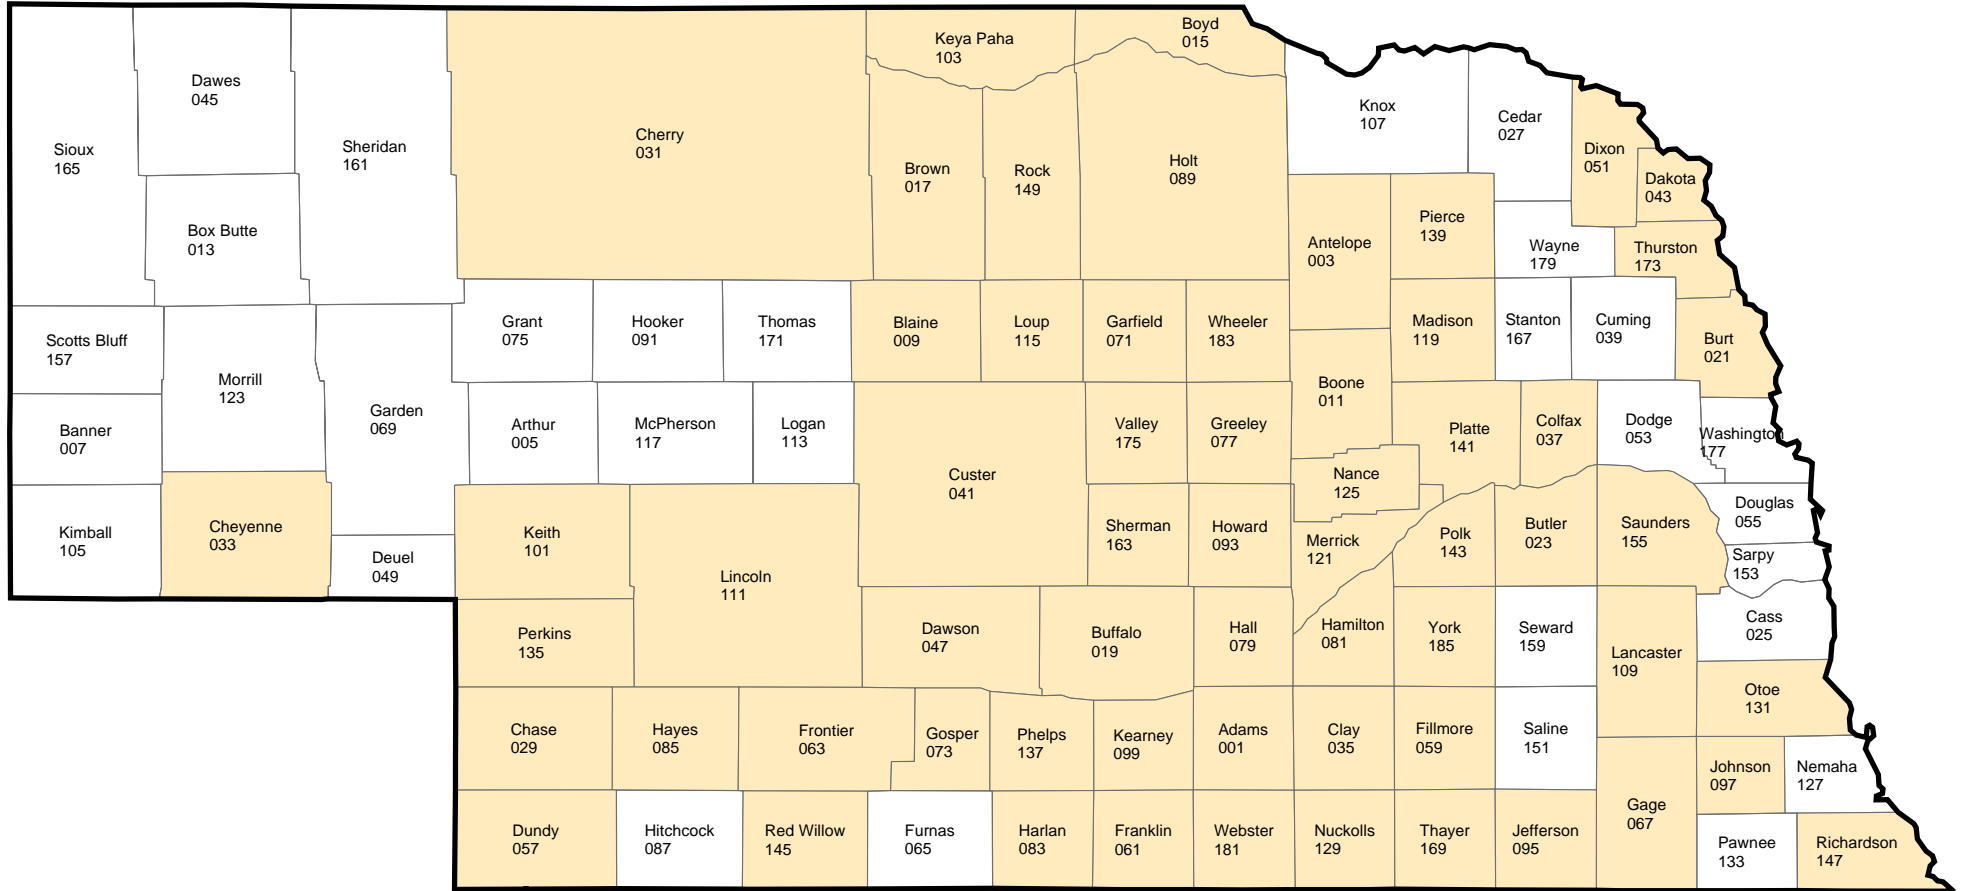

# NEBRASKA

## 2008 Crop Year Initial Planting Dates

### POPCORN

April 10, 2008

USDA / Risk Management Agency  
 Topeka Regional Office  
 Telephone: (785) 266-0248  
 October 24, 2007