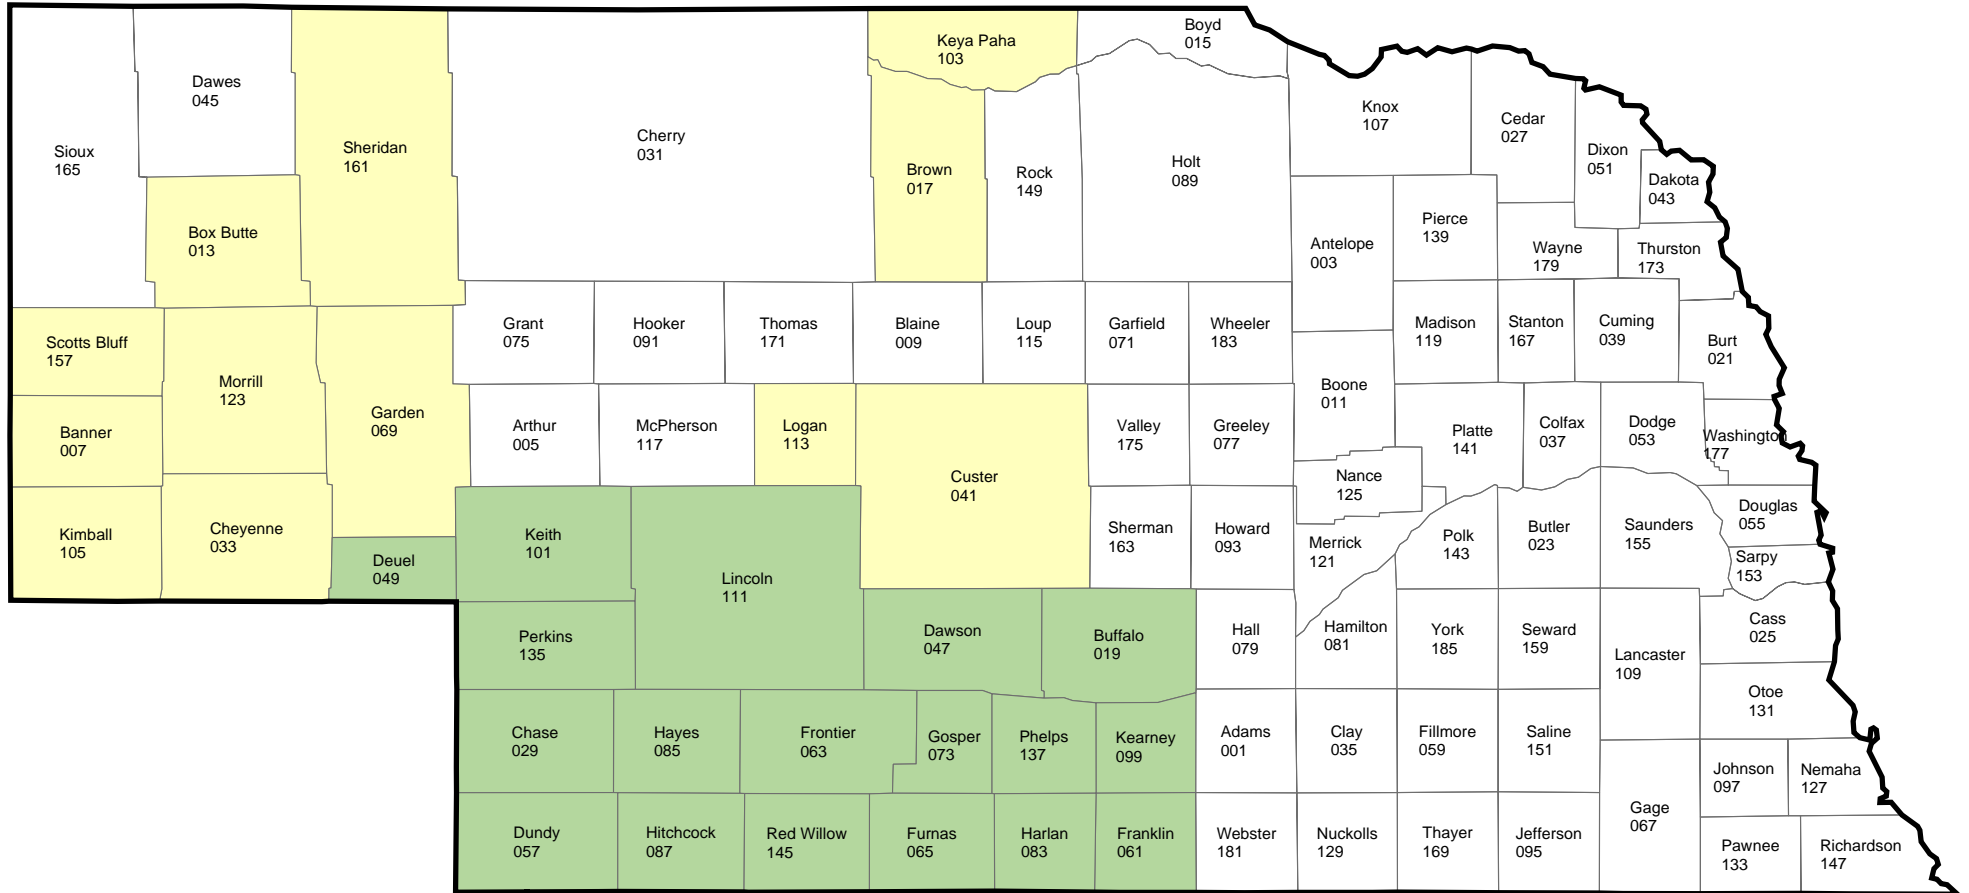

NEBRASKA

2008 Crop Year Initial Planting Dates

SUNFLOWERS

May 1, 2008
 May 6, 2008

USDA / Risk Management Agency
 Topeka Regional Office
 Telephone: (785) 266-0248
 October 24, 2007