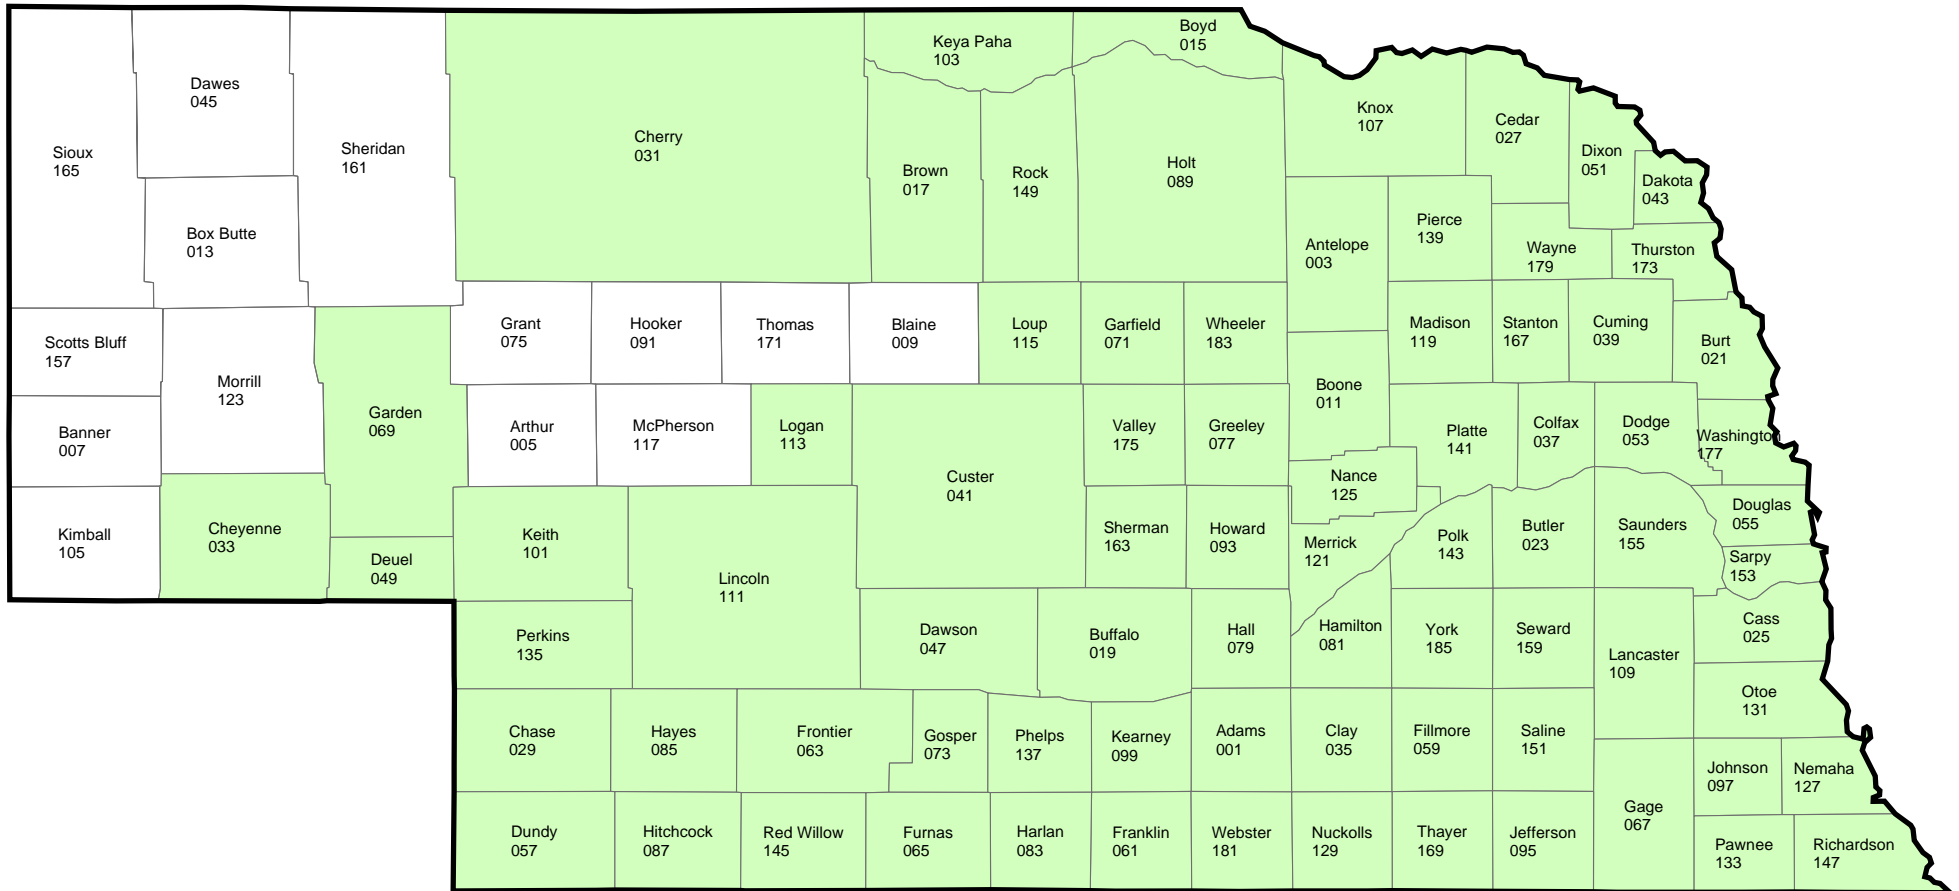

NEBRASKA

2008 Crop Year Initial Planting Dates

SOYBEANS

April 26, 2008

USDA / Risk Management Agency
 Topeka Regional Office
 Telephone: (785) 266-0248
 October 24, 2007

Note: This is not an official document. The 2008 actuarial documents are the official documents.