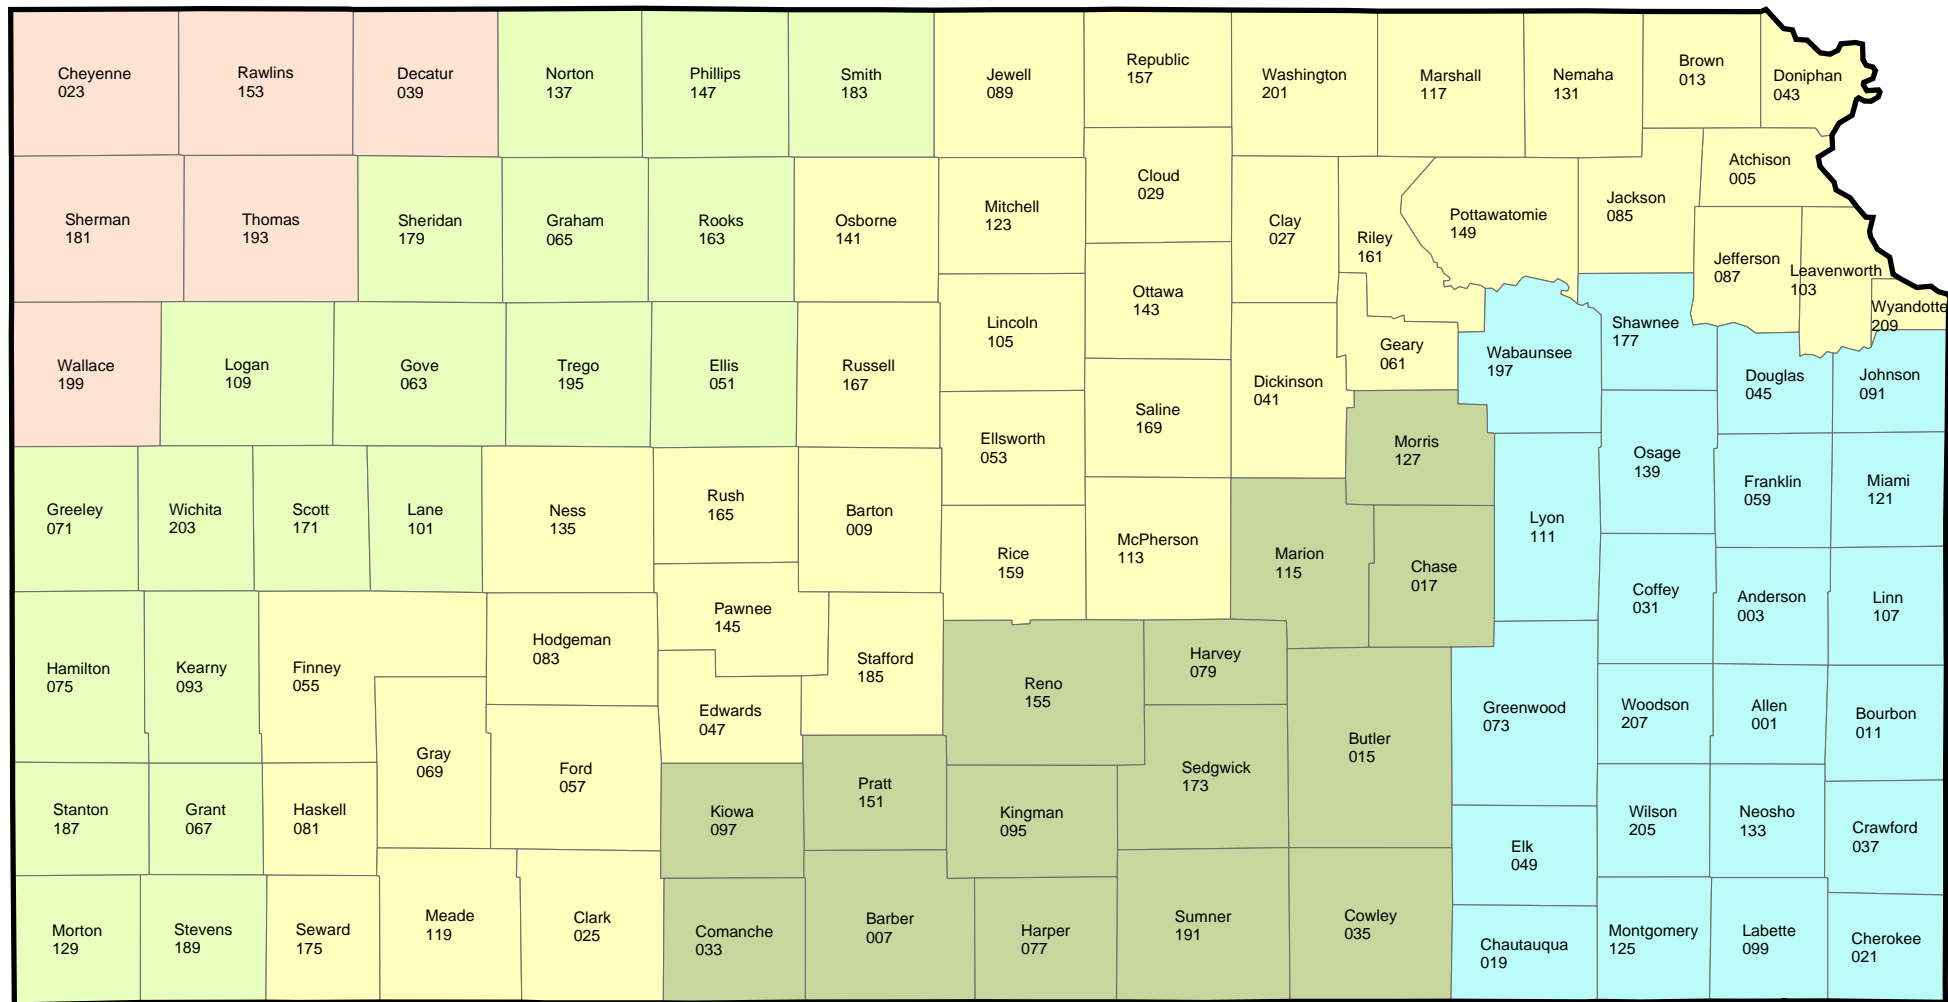

KANSAS

2009 Crop Year Final Planting Dates

WHEAT

USDA / Risk Management Agency
 Topeka Regional Office
 Telephone: (785) 266-0248
 September 2008

Note: This is not an official document. The 2009 actuarial documents are the official documents.