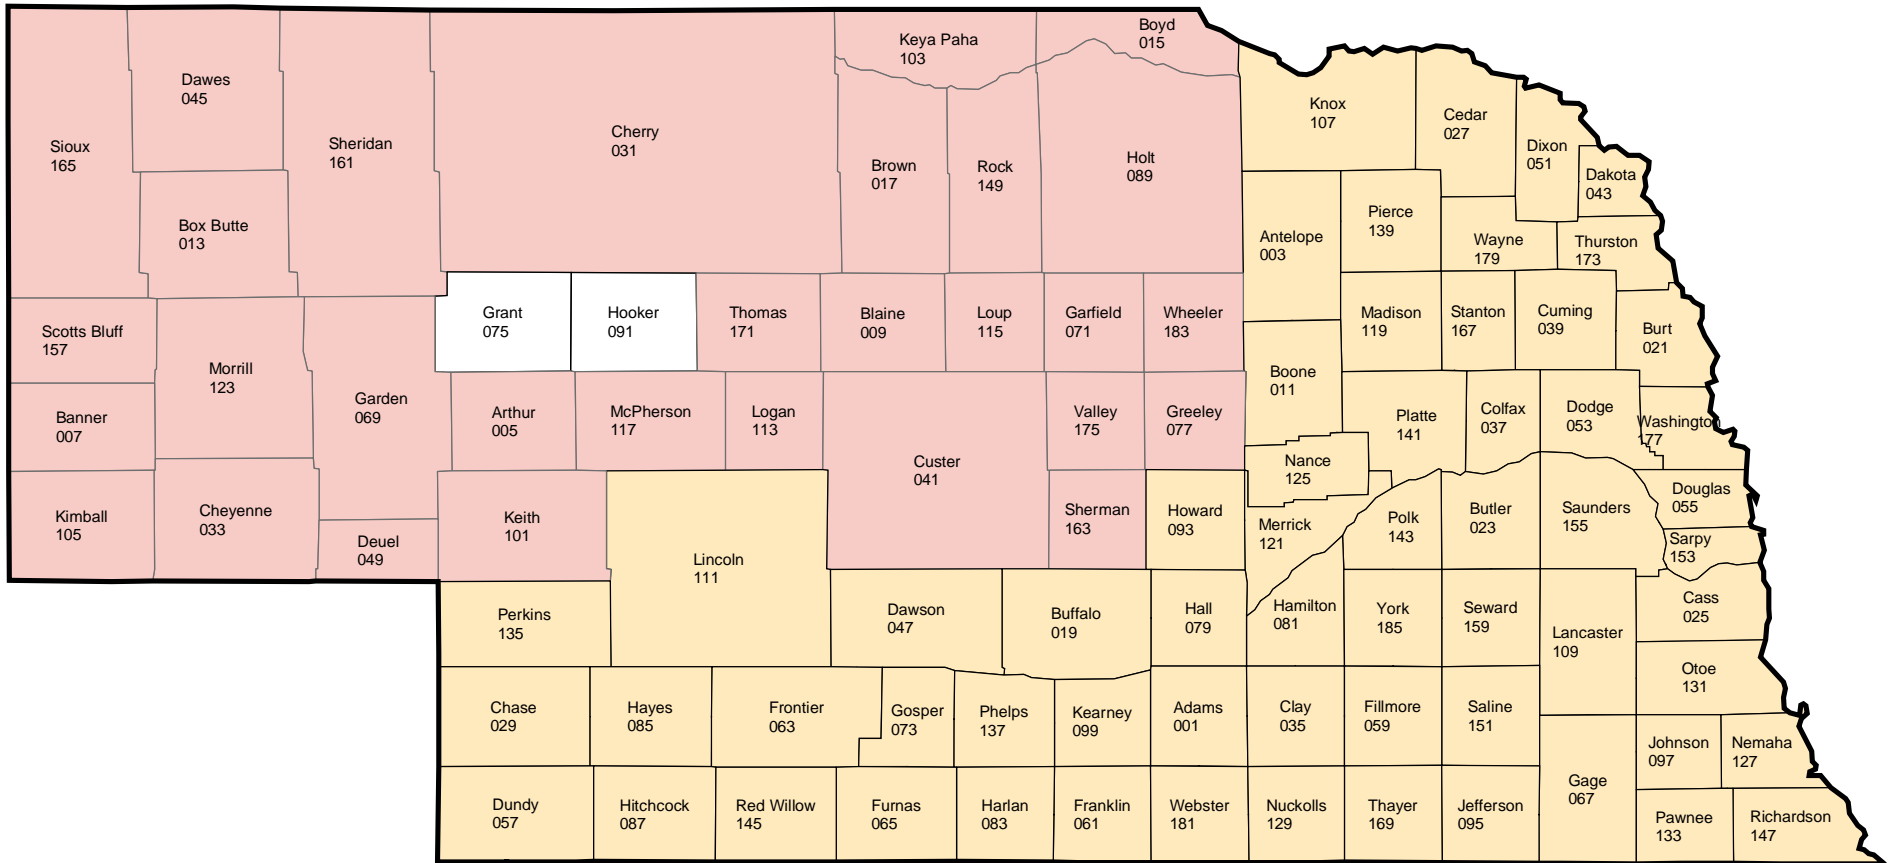

NEBRASKA

2009 Crop Year Final Planting Dates

CORN

May 25

 May 31

USDA / Risk Management Agency
 Topeka Regional Office
 Telephone: (785) 228-5510
 February 19, 2009

Note: This is not an official document. The 2009 actuarial documents are the official documents.