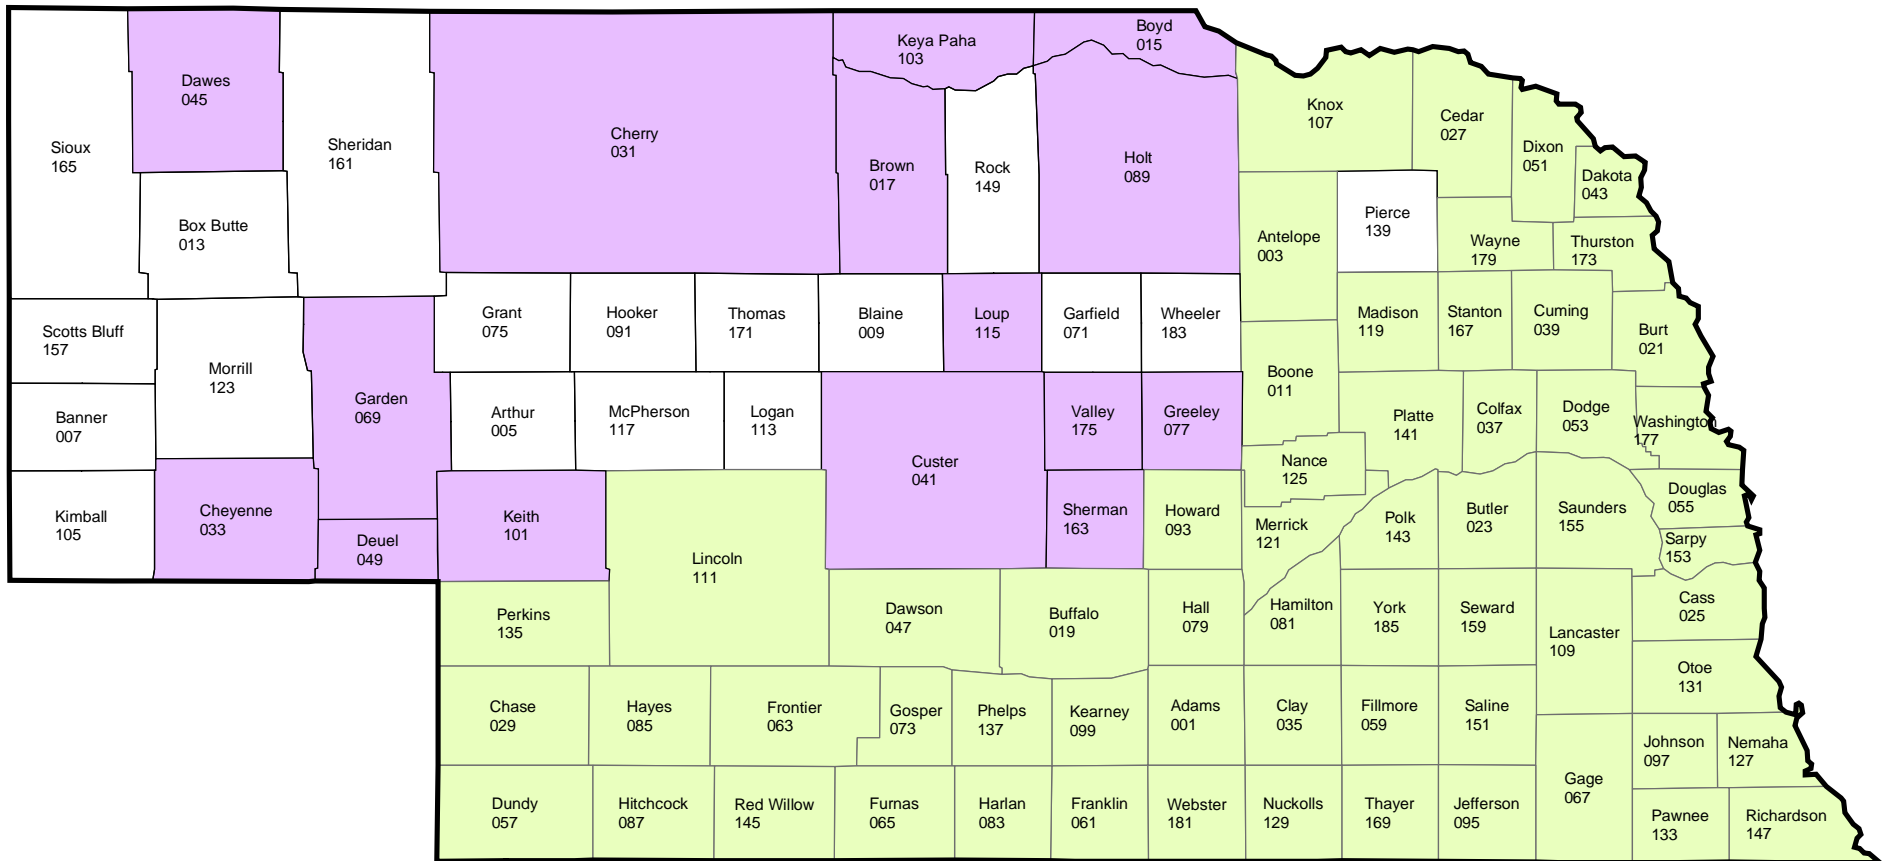

NEBRASKA

2009 Crop Year Final Planting Dates

GRAIN SORGHUM

June 5
 June 15

USDA / Risk Management Agency
 Topeka Regional Office
 Telephone: (785) 228-5512
 February 19, 2009

Note: This is not an official document. The 2009 actuarial documents are the official documents.