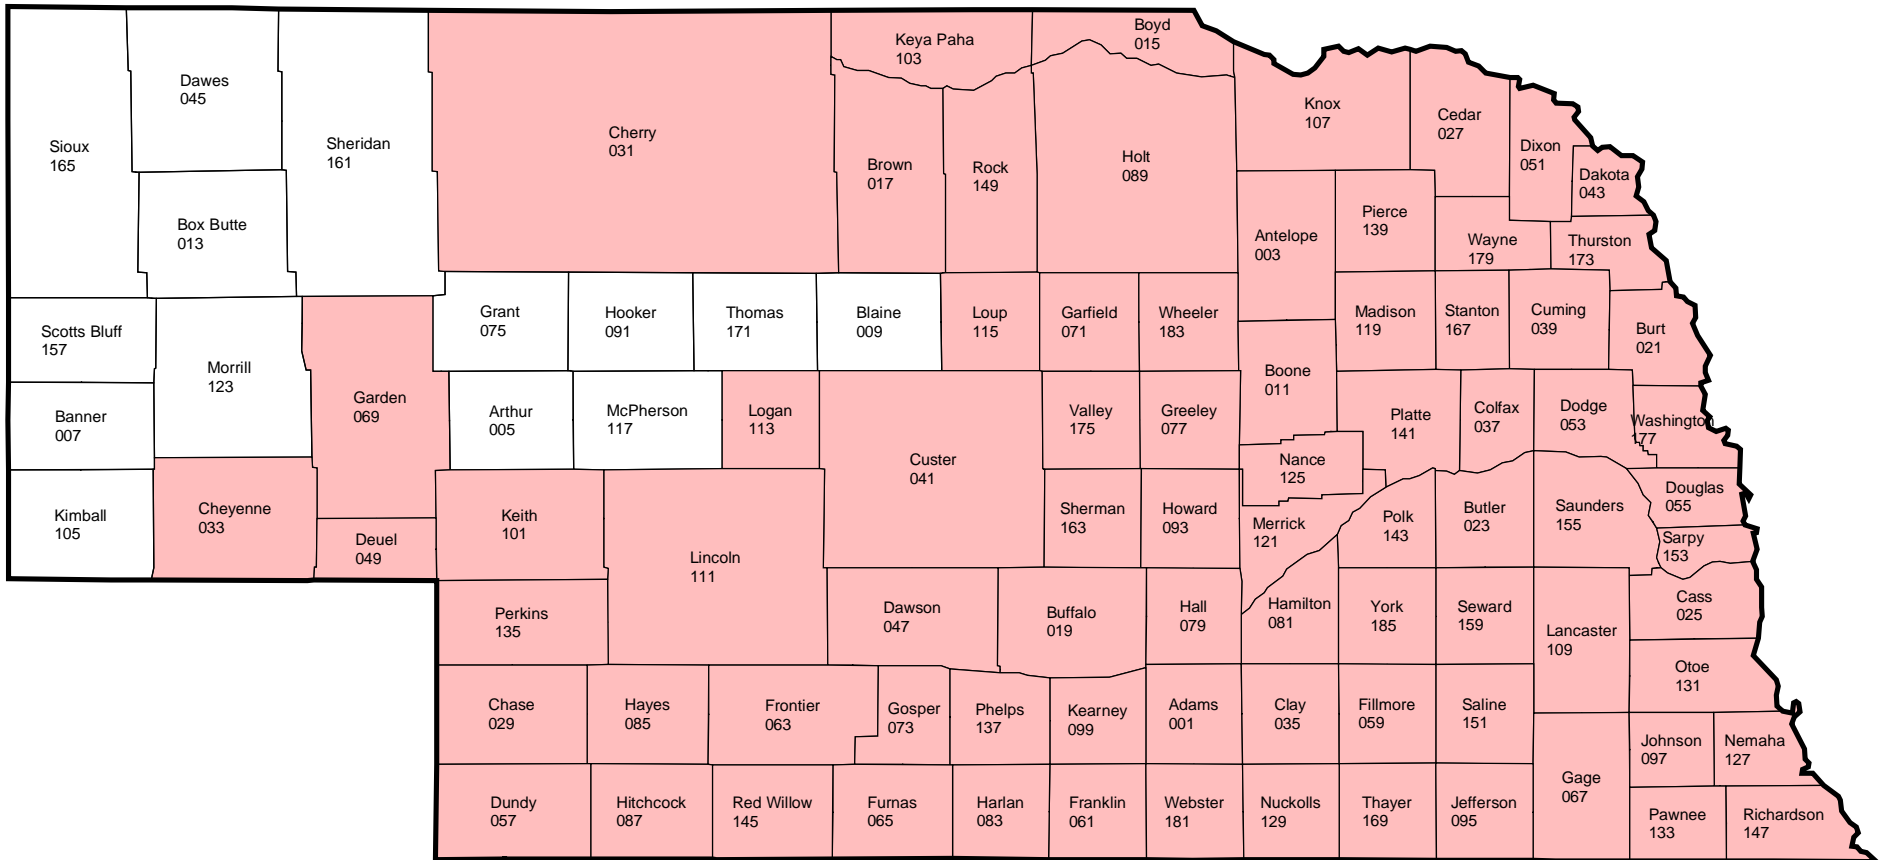

NEBRASKA

2009 Crop Year Final Planting Dates

SOYBEANS

June 15

USDA / Risk Management Agency
 Topeka Regional Office
 Telephone: (785) 228-5512
 February 19, 2009

Note: This is not an official document. The 2009 actuarial documents are the official documents.